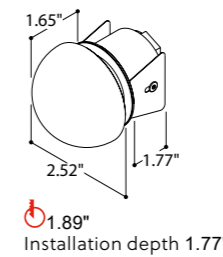

Maison et Objet Paris

surface mounted

Chromos

CREE XPE - 1.2W - 350mA
 94 lumen 2700K CRI80
 94 lumen 3000K CRI80
 dimmability: PWM/CCR

finish	2700K	3000K
○	T177078	T177927
●	T177076	T177928
●	T177070	T177920

📌 installation box for plaster	T177077	📏 3.62" x H3.03"
📌 installation frame for plaster	T177097	📏 1.89"

Chromos