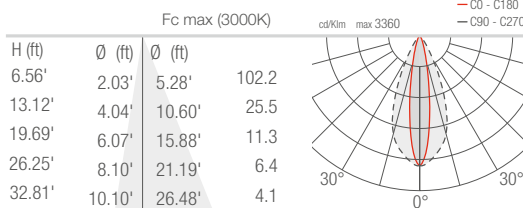

TECHNICAL DATA

| | |
|---------------------------|---|
| Wattage | 19W |
| Power Supply | Remote 24VDC, not included. See page 2. |
| Construction | Body/Bracket: Anticorodal® Aluminum Lens: Serigraphed, Tempered, Extra-clear Glass |
| CCT | 2700K, 3000K, 4000K |
| CRI | 80, >90 |
| Delivered Lumens | 1428 lm (3000K, 30°, CRI 80) 1322 lm (3000K, 30°, CRI 90) |
| Efficacy | 75.2 lm/W (3000K, 30°, CRI 80) 69.6 lm/W (3000K, 30°, CRI 90) |
| Optics | 8 Standard (see below) |
| Finishes | 3 Standard, Custom RAL (see below) |
| Fixture Dimensions | 1.97" w x 6.14" l x 10.24 h (head 6.54") |
| Fixture Weight | 3.42 lbs |
| LED Source | 4 High Intensity Power LEDs |
| Lumen Maintenance | L90, B10 >50,000 hrs (Ta 25°C) |
| Color Consistency | 3-Step MacAdam |
| Operating Temp. | -4°F to +113°F |
| IP Rating | IP54 - suitable for outdoor use under canopy |
| IK Rating | IK06 |

Fixture Dimensions

ORDERING INFORMATION

Example: DU2010100190M6. Accessories ordered separately.

| DU2010 | | | | | | |
|-----------|---------------------------|---|--|--|--|--|
| Model No. | CRI | Honeycomb Louvre | CCT | Optics | | Finish |
| DU2010 | 0 - CRI 80 1 - CRI >90 | 000 - none 001 - honeycomb louvre <i>(not compatible with the 10° optics)</i> | F0 - 2700K 50 - 3000K 90 - 4000K | T - 10° S - 14° M - 30° L - 35° | J - 43° K - 63° W - 18°x44° X - 44°x18° | 6 - Antique White E - White H - Anthracite |

T - 10° CRI 80

S - 14° CRI 80

M - 30° CRI 80

L - 35° CRI 80

J - 43° CRI 80

K - 63° CRI 80

W - 18°x44° CRI 80

X - 44°x18° CRI 80