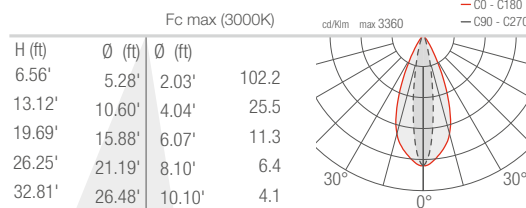

TECHNICAL DATA

| | |
|---------------------------|---|
| Wattage | 19W |
| Power Supply | Remote 24VDC, not included. See page 2. |
| Construction | Body/Bracket: Anticorodal® Aluminum Lens: Serigraphed, Tempered, Extra-clear Glass |
| CCT | 2700K, 3000K, 4000K |
| CRI | 80, >90 |
| Delivered Lumens | 1428 lm (3000K, 30°, CRI 80) 1322 lm (3000K, 30°, CRI 90) |
| Efficacy | 75.2 lm/W (3000K, 30°, CRI 80) 69.6 lm/W (3000K, 30°, CRI 90) |
| Optics | 8 Standard (see below) |
| Finishes | 3 Standard, Custom RAL (see below) |
| Fixture Dimensions | 1.97" w x 6.14" l x 10.24 h (head 6.54") |
| Fixture Weight | 3.42 lbs |
| LED Source | 4 High Intensity Power LEDs |
| Lumen Maintenance | L90, B10 >50,000 hrs (Ta 25°C) |
| Color Consistency | 3-Step MacAdam |
| Operating Temp. | -4°F to +113°F |
| IP Rating | IP54 - suitable for outdoor use under canopy |
| IK Rating | IK06 |

T - 10° CRI 80

S - 14° CRI 80

M - 30° CRI 80

L - 35° CRI 80

J - 43° CRI 80

K - 63° CRI 80

W - 18°x44° CRI 80

X - 44°x18° CRI 80