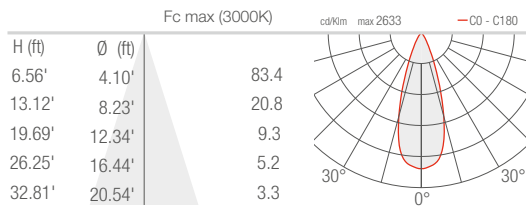

TECHNICAL DATA

| | |
|---------------------------|---|
| Wattage | 19W |
| Power Supply | Remote 24VDC, not included. See page 2. |
| Construction | Body/Bracket: Anticorodal® Aluminum Lens: Serigraphed, Tempered, Extra-clear Glass |
| CCT | 2700K, 3000K, 4000K |
| CRI | 80, >90 |
| Delivered Lumens | 1428 lm (3000K, 30°, CRI 80) 1322 lm (3000K, 30°, CRI 90) |
| Efficacy | 75.2 lm/W (3000K, 30°, CRI 80) 69.6 lm/W (3000K, 30°, CRI 90) |
| Optics | 8 Standard (see below) |
| Finishes | 3 Standard, Custom RAL (see below) |
| Fixture Dimensions | 1.97" w x 6.14" l x 10.24 h (head 6.54") |
| Fixture Weight | 3.42 lbs |
| LED Source | 4 High Intensity Power LEDs |
| Lumen Maintenance | L90, B10 >50,000 hrs (Ta 25°C) |
| Color Consistency | 3-Step MacAdam |
| Operating Temp. | -4°F to +113°F |
| IP Rating | IP54 - suitable for outdoor use under canopy |
| IK Rating | IK06 |

T - 10° CRI 80

S - 14° CRI 80

M - 30° CRI 80

L - 35° CRI 80

J - 43° CRI 80

K - 63° CRI 80

W - 18°x44° CRI 80

X - 44°x18° CRI 80