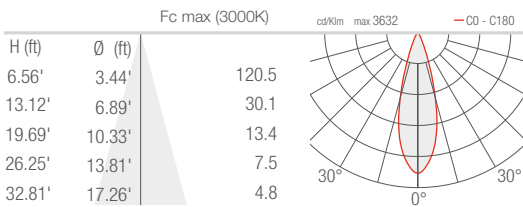

TECHNICAL DATA

| | |
|---------------------------|---|
| Wattage | 19W |
| Power Supply | Remote 24VDC, not included. See page 2. |
| Construction | Body/Bracket: Anticorodal® Aluminum Lens: Serigraphed, Tempered, Extra-clear Glass |
| CCT | 2700K, 3000K, 4000K |
| CRI | 80, >90 |
| Delivered Lumens | 1428 lm (3000K, 30°, CRI 80) 1322 lm (3000K, 30°, CRI 90) |
| Efficacy | 75.2 lm/W (3000K, 30°, CRI 80) 69.6 lm/W (3000K, 30°, CRI 90) |
| Optics | 8 Standard (see below) |
| Finishes | 3 Standard, Custom RAL (see below) |
| Fixture Dimensions | 1.97" w x 6.14" l x 10.24 h (head 6.54") |
| Fixture Weight | 3.42 lbs |
| LED Source | 4 High Intensity Power LEDs |
| Lumen Maintenance | L90, B10 >50,000 hrs (Ta 25°C) |
| Color Consistency | 3-Step MacAdam |
| Operating Temp. | -4°F to +113°F |
| IP Rating | IP54 - suitable for outdoor use under canopy |
| IK Rating | IK06 |

Fixture Dimensions

ORDERING INFORMATION

Example: DU2010100190M6. Accessories ordered separately.

| DU2010 | | | | | | |
|-----------|---------------------------|---|--|--|--|--|
| Model No. | CRI | Honeycomb Louvre | CCT | Optics | | Finish |
| DU2010 | 0 - CRI 80 1 - CRI >90 | 000 - none 001 - honeycomb louvre <i>(not compatible with the 10° optics)</i> | F0 - 2700K 50 - 3000K 90 - 4000K | T - 10° S - 14° M - 30° L - 35° | J - 43° K - 63° W - 18°x44° X - 44°x18° | 6 - Antique White E - White H - Anthracite |

T - 10° CRI 80

S - 14° CRI 80

M - 30° CRI 80

L - 35° CRI 80

J - 43° CRI 80

K - 63° CRI 80

W - 18°x44° CRI 80

X - 44°x18° CRI 80