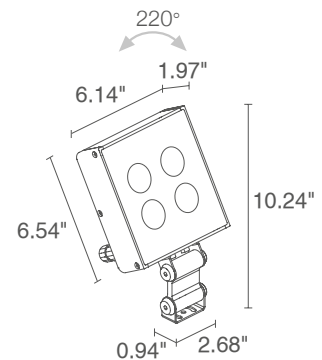

TECHNICAL DATA

| | |
|---------------------------|---|
| Wattage | 19W |
| Power Supply | Remote 24VDC, not included. See page 2. |
| Construction | Body/Bracket: Anticorodal® Aluminum Lens: Serigraphed, Tempered, Extra-clear Glass |
| CCT | 2700K, 3000K, 4000K |
| CRI | 80, >90 |
| Delivered Lumens | 1428 lm (3000K, 30°, CRI 80) 1322 lm (3000K, 30°, CRI 90) |
| Efficacy | 75.2 lm/W (3000K, 30°, CRI 80) 69.6 lm/W (3000K, 30°, CRI 90) |
| Optics | 8 Standard (see below) |
| Finishes | 3 Standard, Custom RAL (see below) |
| Fixture Dimensions | 1.97" w x 6.14" l x 10.24 h (head 6.54") |
| Fixture Weight | 3.42 lbs |
| LED Source | 4 High Intensity Power LEDs |
| Lumen Maintenance | L90, B10 >50,000 hrs (Ta 25°C) |
| Color Consistency | 3-Step MacAdam |
| Operating Temp. | -4°F to +113°F |
| IP Rating | IP54 - suitable for outdoor use under canopy |
| IK Rating | IK06 |

Fixture Dimensions

ORDERING INFORMATION

Example: DU2010100190M6. Accessories ordered separately.

| DU2010 | | | | | | |
|-----------|---------------------------|---|--|--|--|--|
| Model No. | CRI | Honeycomb Louvre | CCT | Optics | | Finish |
| DU2010 | 0 - CRI 80 1 - CRI >90 | 000 - none 001 - honeycomb louvre <i>(not compatible with the 10° optics)</i> | F0 - 2700K 50 - 3000K 90 - 4000K | T - 10° S - 14° M - 30° L - 35° | J - 43° K - 63° W - 18°x44° X - 44°x18° | 6 - Antique White E - White H - Anthracite |