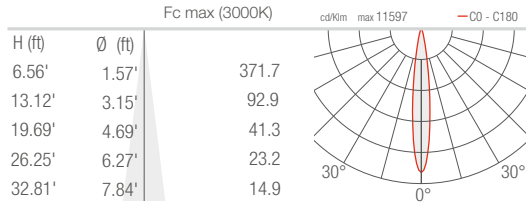

TECHNICAL DATA

| | |
|---------------------------|---|
| Wattage | 19W |
| Power Supply | Remote 24VDC, not included. See page 2. |
| Construction | Body/Bracket: Anticorodal® Aluminum Lens: Serigraphed, Tempered, Extra-clear Glass |
| CCT | 2700K, 3000K, 4000K |
| CRI | 80, >90 |
| Delivered Lumens | 1428 lm (3000K, 30°, CRI 80) 1322 lm (3000K, 30°, CRI 90) |
| Efficacy | 75.2 lm/W (3000K, 30°, CRI 80) 69.6 lm/W (3000K, 30°, CRI 90) |
| Optics | 8 Standard (see below) |
| Finishes | 3 Standard, Custom RAL (see below) |
| Fixture Dimensions | 1.97" w x 6.14" l x 10.24 h (head 6.54") |
| Fixture Weight | 3.42 lbs |
| LED Source | 4 High Intensity Power LEDs |
| Lumen Maintenance | L90, B10 >50,000 hrs (Ta 25°C) |
| Color Consistency | 3-Step MacAdam |
| Operating Temp. | -4°F to +113°F |
| IP Rating | IP54 - suitable for outdoor use under canopy |
| IK Rating | IK06 |

Fixture Dimensions

ORDERING INFORMATION

Example: DU2010100190M6. Accessories ordered separately.

| DU2010 | | | | | | |
|-----------|---------------------------|---|--|--|--|--|
| Model No. | CRI | Honeycomb Louvre | CCT | Optics | | Finish |
| DU2010 | 0 - CRI 80 1 - CRI >90 | 000 - none 001 - honeycomb louvre <i>(not compatible with the 10° optics)</i> | F0 - 2700K 50 - 3000K 90 - 4000K | T - 10° S - 14° M - 30° L - 35° | J - 43° K - 63° W - 18°x44° X - 44°x18° | 6 - Antique White E - White H - Anthracite |

T - 10° CRI 80

S - 14° CRI 80

M - 30° CRI 80

L - 35° CRI 80

J - 43° CRI 80

K - 63° CRI 80

W - 18°x44° CRI 80

X - 44°x18° CRI 80