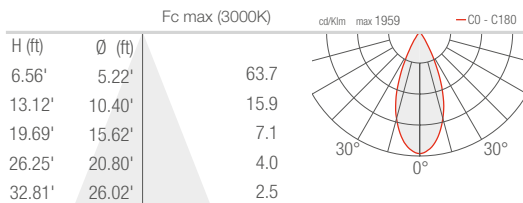

TECHNICAL DATA

| | |
|---------------------------|---|
| Wattage | 19W |
| Power Supply | Remote 24VDC, not included. See page 2. |
| Construction | Body/Bracket: Anticorodal® Aluminum Lens: Serigraphed, Tempered, Extra-clear Glass |
| CCT | 2700K, 3000K, 4000K |
| CRI | 80, >90 |
| Delivered Lumens | 1428 lm (3000K, 30°, CRI 80) 1322 lm (3000K, 30°, CRI 90) |
| Efficacy | 75.2 lm/W (3000K, 30°, CRI 80) 69.6 lm/W (3000K, 30°, CRI 90) |
| Optics | 8 Standard (see below) |
| Finishes | 3 Standard, Custom RAL (see below) |
| Fixture Dimensions | 1.97" w x 6.14" l x 10.24 h (head 6.54") |
| Fixture Weight | 3.42 lbs |
| LED Source | 4 High Intensity Power LEDs |
| Lumen Maintenance | L90, B10 >50,000 hrs (Ta 25°C) |
| Color Consistency | 3-Step MacAdam |
| Operating Temp. | -4°F to +113°F |
| IP Rating | IP54 - suitable for outdoor use under canopy |
| IK Rating | IK06 |

T - 10° CRI 80

S - 14° CRI 80

M - 30° CRI 80

L - 35° CRI 80

J - 43° CRI 80

K - 63° CRI 80

W - 18°x44° CRI 80

X - 44°x18° CRI 80