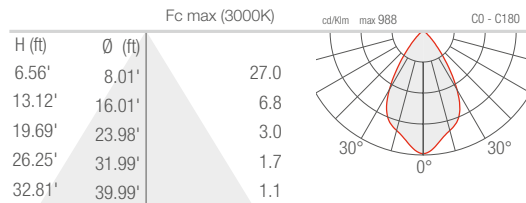

TECHNICAL DATA

| | |
|---------------------------|---|
| Wattage | 19W |
| Power Supply | Remote 24VDC, not included. See page 2. |
| Construction | Body/Bracket: Anticorodal® Aluminum Lens: Serigraphed, Tempered, Extra-clear Glass |
| CCT | 2700K, 3000K, 4000K |
| CRI | 80, >90 |
| Delivered Lumens | 1428 lm (3000K, 30°, CRI 80) 1322 lm (3000K, 30°, CRI 90) |
| Efficacy | 75.2 lm/W (3000K, 30°, CRI 80) 69.6 lm/W (3000K, 30°, CRI 90) |
| Optics | 8 Standard (see below) |
| Finishes | 3 Standard, Custom RAL (see below) |
| Fixture Dimensions | 1.97" w x 6.14" l x 10.24 h (head 6.54") |
| Fixture Weight | 3.42 lbs |
| LED Source | 4 High Intensity Power LEDs |
| Lumen Maintenance | L90, B10 >50,000 hrs (Ta 25°C) |
| Color Consistency | 3-Step MacAdam |
| Operating Temp. | -4°F to +113°F |
| IP Rating | IP54 - suitable for outdoor use under canopy |
| IK Rating | IK06 |

Fixture Dimensions

ORDERING INFORMATION

Example: DU2010100190M6. Accessories ordered separately.

| DU2010 | | | | | | |
|-----------|---------------------------|---|--|--|--|--|
| Model No. | CRI | Honeycomb Louvre | CCT | Optics | | Finish |
| DU2010 | 0 - CRI 80 1 - CRI >90 | 000 - none 001 - honeycomb louvre <i>(not compatible with the 10° optics)</i> | F0 - 2700K 50 - 3000K 90 - 4000K | T - 10° S - 14° M - 30° L - 35° | J - 43° K - 63° W - 18°x44° X - 44°x18° | 6 - Antique White E - White H - Anthracite |

T - 10° CRI 80

S - 14° CRI 80

M - 30° CRI 80

L - 35° CRI 80

J - 43° CRI 80

K - 63° CRI 80

W - 18°x44° CRI 80

X - 44°x18° CRI 80