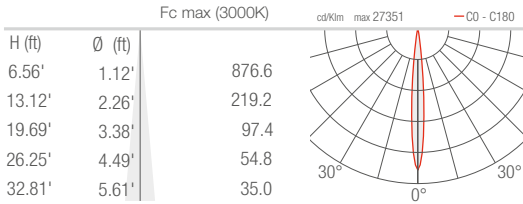

TECHNICAL DATA

| | |
|---------------------------|---|
| Wattage | 19W |
| Power Supply | Remote 24VDC, not included. See page 2. |
| Construction | Body/Bracket: Anticorodal® Aluminum Lens: Serigraphed, Tempered, Extra-clear Glass |
| CCT | 2700K, 3000K, 4000K |
| CRI | 80, >90 |
| Delivered Lumens | 1428 lm (3000K, 30°, CRI 80) 1322 lm (3000K, 30°, CRI 90) |
| Efficacy | 75.2 lm/W (3000K, 30°, CRI 80) 69.6 lm/W (3000K, 30°, CRI 90) |
| Optics | 8 Standard (see below) |
| Finishes | 3 Standard, Custom RAL (see below) |
| Fixture Dimensions | 1.97" w x 6.14" l x 10.24 h (head 6.54") |
| Fixture Weight | 3.42 lbs |
| LED Source | 4 High Intensity Power LEDs |
| Lumen Maintenance | L90, B10 >50,000 hrs (Ta 25°C) |
| Color Consistency | 3-Step MacAdam |
| Operating Temp. | -4°F to +113°F |
| IP Rating | IP54 - suitable for outdoor use under canopy |
| IK Rating | IK06 |

Fixture Dimensions

ORDERING INFORMATION

Example: DU2010100190M6. Accessories ordered separately.

| DU2010 | | | | | | |
|-----------|---------------------------|---|--|--|--|--|
| Model No. | CRI | Honeycomb Louvre | CCT | Optics | | Finish |
| DU2010 | 0 - CRI 80 1 - CRI >90 | 000 - none 001 - honeycomb louvre <i>(not compatible with the 10° optics)</i> | F0 - 2700K 50 - 3000K 90 - 4000K | T - 10° S - 14° M - 30° L - 35° | J - 43° K - 63° W - 18°x44° X - 44°x18° | 6 - Antique White E - White H - Anthracite |

T - 10° CRI 80

S - 14° CRI 80

M - 30° CRI 80

L - 35° CRI 80

J - 43° CRI 80

K - 63° CRI 80

W - 18°x44° CRI 80

X - 44°x18° CRI 80