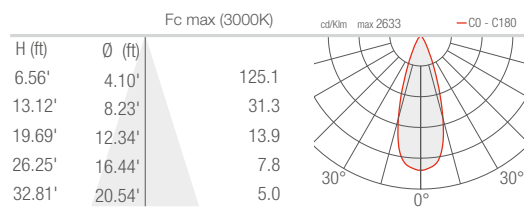

TECHNICAL DATA

Wattage	28W
Power Supply	Remote 24VDC, not included. See page 2.
Construction	Body/Bracket: Anticorodal® aluminum Lens: Serigraphed, Tempered, Extra-clear Glass
CCT	2700K, 3000K, 4000K
CRI	80, >90
Delivered Lumens	2142 lm (3000K, 30°, CRI 80) 1982 lm (3000K, 30°, CRI 90)
Efficacy	76.5 lm/W (3000K, 30°, CRI 80) 70.8 lm/W (3000K, 30°, CRI 90)
Optics	8 Standard (see below)
Finishes	3 Standard, Custom RAL (see below)
Fixture Dimensions	1.97" w x 8.11" l x 10.24 h (head 6.54")
Fixture Weight	4.63 lbs
LED Source	6 High Intensity Power LEDs
Lumen Maintenance	L90, B10 >50,000 hrs (Ta 25°C)
Color Consistency	3-Step MacAdam
Operating Temp.	-4°F to +113°F
IP Rating	IP54 - suitable for outdoor use under canopy
IK Rating	IK06

Fixture Dimensions

ORDERING INFORMATION

Example: DU3010100190M6. Accessories ordered separately.

DU3010						
Model No.	CRI	Honeycomb Louvre	CCT	Optics		Finish
DU3010	0 - CRI 80 1 - CRI >90	000 - none 001 - honeycomb louvre <i>(not compatible with the 10° optics)</i>	F0 - 2700K 50 - 3000K 90 - 4000K	T - 10° S - 14° M - 30° L - 35°	J - 43° K - 63° W - 18°x44° X - 44°x18°	6 - Antique White E - White H - Anthracite

T - 10° CRI 80

S - 14° CRI 80

M - 30° CRI 80

L - 35° CRI 80

J - 43° CRI 80

K - 63° CRI 80

W - 18°x44° CRI 80

X - 44°x18° CRI 80