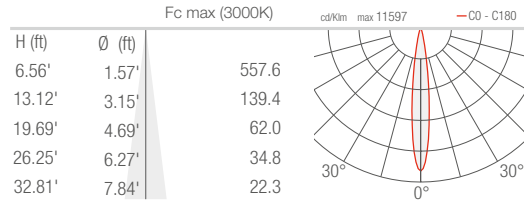

TECHNICAL DATA

Wattage	28W
Power Supply	Remote 24VDC, not included. See page 2.
Construction	Body/Bracket: Anticorodal® aluminum Lens: Serigraphed, Tempered, Extra-clear Glass
CCT	2700K, 3000K, 4000K
CRI	80, >90
Delivered Lumens	2142 lm (3000K, 30°, CRI 80) 1982 lm (3000K, 30°, CRI 90)
Efficacy	76.5 lm/W (3000K, 30°, CRI 80) 70.8 lm/W (3000K, 30°, CRI 90)
Optics	8 Standard (see below)
Finishes	3 Standard, Custom RAL (see below)
Fixture Dimensions	1.97" w x 8.11" l x 10.24 h (head 6.54")
Fixture Weight	4.63 lbs
LED Source	6 High Intensity Power LEDs
Lumen Maintenance	L90, B10 >50,000 hrs (Ta 25°C)
Color Consistency	3-Step MacAdam
Operating Temp.	-4°F to +113°F
IP Rating	IP54 - suitable for outdoor use under canopy
IK Rating	IK06

Fixture Dimensions

ORDERING INFORMATION

Example: DU3010100190M6. Accessories ordered separately.

DU3010						
Model No.	CRI	Honeycomb Louvre	CCT	Optics		Finish
DU3010	0 - CRI 80 1 - CRI >90	000 - none 001 - honeycomb louvre <i>(not compatible with the 10° optics)</i>	F0 - 2700K 50 - 3000K 90 - 4000K	T - 10° S - 14° M - 30° L - 35°	J - 43° K - 63° W - 18°x44° X - 44°x18°	6 - Antique White E - White H - Anthracite

T - 10° CRI 80

S - 14° CRI 80

M - 30° CRI 80

L - 35° CRI 80

J - 43° CRI 80

K - 63° CRI 80

W - 18°x44° CRI 80

X - 44°x18° CRI 80