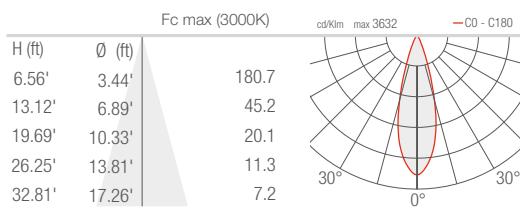

TECHNICAL DATA

Wattage	28W
Power Supply	Remote 24VDC, not included. See page 2.
Construction	Body/Bracket: Anticorodal® aluminum Lens: Serigraphed, Tempered, Extra-clear Glass
CCT	2700K, 3000K, 4000K
CRI	80, >90
Delivered Lumens	2142 lm (3000K, 30°, CRI 80) 1982 lm (3000K, 30°, CRI 90)
Efficacy	76.5 lm/W (3000K, 30°, CRI 80) 70.8 lm/W (3000K, 30°, CRI 90)
Optics	8 Standard (see below)
Finishes	3 Standard, Custom RAL (see below)
Fixture Dimensions	1.97" w x 8.11" l x 10.24 h (head 6.54")
Fixture Weight	4.63 lbs
LED Source	6 High Intensity Power LEDs
Lumen Maintenance	L90, B10 >50,000 hrs (Ta 25°C)
Color Consistency	3-Step MacAdam
Operating Temp.	-4°F to +113°F
IP Rating	IP54 - suitable for outdoor use under canopy
IK Rating	IK06

Fixture Dimensions

ORDERING INFORMATION

Example: DU3010100190M6. Accessories ordered separately.

DU3010						
Model No.	CRI	Honeycomb Louvre	CCT	Optics		Finish
DU3010	0 - CRI 80 1 - CRI >90	000 - none 001 - honeycomb louvre <i>(not compatible with the 10° optics)</i>	F0 - 2700K 50 - 3000K 90 - 4000K	T - 10° S - 14° M - 30° L - 35°	J - 43° K - 63° W - 18°x44° X - 44°x18°	6 - Antique White E - White H - Anthracite

T - 10° CRI 80

S - 14° CRI 80

M - 30° CRI 80

L - 35° CRI 80

J - 43° CRI 80

K - 63° CRI 80

W - 18°x44° CRI 80

X - 44°x18° CRI 80