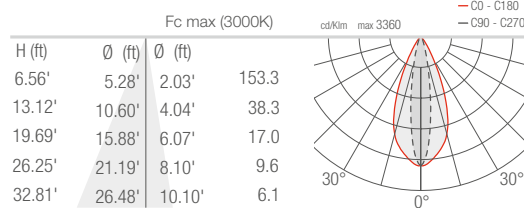

TECHNICAL DATA

Wattage	28W
Power Supply	Remote 24VDC, not included. See page 2.
Construction	Body/Bracket: Anticorodal® aluminum Lens: Serigraphed, Tempered, Extra-clear Glass
CCT	2700K, 3000K, 4000K
CRI	80, >90
Delivered Lumens	2142 lm (3000K, 30°, CRI 80) 1982 lm (3000K, 30°, CRI 90)
Efficacy	76.5 lm/W (3000K, 30°, CRI 80) 70.8 lm/W (3000K, 30°, CRI 90)
Optics	8 Standard (see below)
Finishes	3 Standard, Custom RAL (see below)
Fixture Dimensions	1.97" w x 8.11" l x 10.24 h (head 6.54")
Fixture Weight	4.63 lbs
LED Source	6 High Intensity Power LEDs
Lumen Maintenance	L90, B10 >50,000 hrs (Ta 25°C)
Color Consistency	3-Step MacAdam
Operating Temp.	-4°F to +113°F
IP Rating	IP54 - suitable for outdoor use under canopy
IK Rating	IK06

T - 10° CRI 80

S - 14° CRI 80

M - 30° CRI 80

L - 35° CRI 80

J - 43° CRI 80

K - 63° CRI 80

W - 18°x44° CRI 80

X - 44°x18° CRI 80