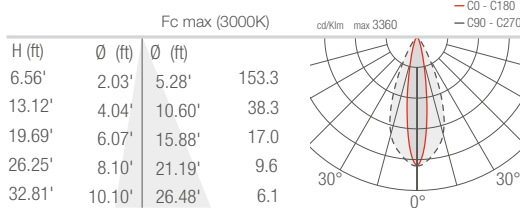

TECHNICAL DATA

Wattage	28W
Power Supply	Remote 24VDC, not included. See page 2.
Construction	Body/Bracket: Anticorodal® aluminum Lens: Serigraphed, Tempered, Extra-clear Glass
CCT	2700K, 3000K, 4000K
CRI	80, >90
Delivered Lumens	2142 lm (3000K, 30°, CRI 80) 1982 lm (3000K, 30°, CRI 90)
Efficacy	76.5 lm/W (3000K, 30°, CRI 80) 70.8 lm/W (3000K, 30°, CRI 90)
Optics	8 Standard (see below)
Finishes	3 Standard, Custom RAL (see below)
Fixture Dimensions	1.97" w x 8.11" l x 10.24 h (head 6.54")
Fixture Weight	4.63 lbs
LED Source	6 High Intensity Power LEDs
Lumen Maintenance	L90, B10 >50,000 hrs (Ta 25°C)
Color Consistency	3-Step MacAdam
Operating Temp.	-4°F to +113°F
IP Rating	IP54 - suitable for outdoor use under canopy
IK Rating	IK06

Fixture Dimensions

ORDERING INFORMATION

Example: DU3010100190M6. Accessories ordered separately.

DU3010						
Model No.	CRI	Honeycomb Louvre	CCT	Optics		Finish
DU3010	0 - CRI 80 1 - CRI >90	000 - none 001 - honeycomb louvre <i>(not compatible with the 10° optics)</i>	F0 - 2700K 50 - 3000K 90 - 4000K	T - 10° S - 14° M - 30° L - 35°	J - 43° K - 63° W - 18°x44° X - 44°x18°	6 - Antique White E - White H - Anthracite

T - 10° CRI 80

S - 14° CRI 80

M - 30° CRI 80

L - 35° CRI 80

J - 43° CRI 80

K - 63° CRI 80

W - 18°x44° CRI 80

X - 44°x18° CRI 80