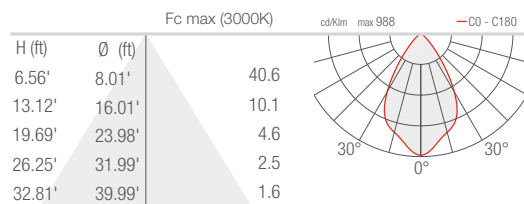

TECHNICAL DATA

Wattage	28W
Power Supply	Remote 24VDC, not included. See page 2.
Construction	Body/Bracket: Anticorodal® aluminum Lens: Serigraphed, Tempered, Extra-clear Glass
CCT	2700K, 3000K, 4000K
CRI	80, >90
Delivered Lumens	2142 lm (3000K, 30°, CRI 80) 1982 lm (3000K, 30°, CRI 90)
Efficacy	76.5 lm/W (3000K, 30°, CRI 80) 70.8 lm/W (3000K, 30°, CRI 90)
Optics	8 Standard (see below)
Finishes	3 Standard, Custom RAL (see below)
Fixture Dimensions	1.97" w x 8.11" l x 10.24 h (head 6.54")
Fixture Weight	4.63 lbs
LED Source	6 High Intensity Power LEDs
Lumen Maintenance	L90, B10 >50,000 hrs (Ta 25°C)
Color Consistency	3-Step MacAdam
Operating Temp.	-4°F to +113°F
IP Rating	IP54 - suitable for outdoor use under canopy
IK Rating	IK06

T - 10° CRI 80

S - 14° CRI 80

M - 30° CRI 80

L - 35° CRI 80

J - 43° CRI 80

K - 63° CRI 80

W - 18°x44° CRI 80

X - 44°x18° CRI 80