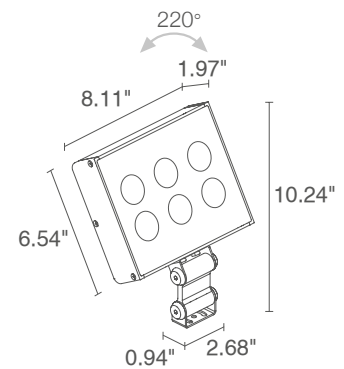

TECHNICAL DATA

Wattage	28W
Power Supply	Remote 24VDC, not included. See page 2.
Construction	Body/Bracket: Anticorodal® aluminum Lens: Serigraphed, Tempered, Extra-clear Glass
CCT	2700K, 3000K, 4000K
CRI	80, >90
Delivered Lumens	2142 lm (3000K, 30°, CRI 80) 1982 lm (3000K, 30°, CRI 90)
Efficacy	76.5 lm/W (3000K, 30°, CRI 80) 70.8 lm/W (3000K, 30°, CRI 90)
Optics	8 Standard (see below)
Finishes	3 Standard, Custom RAL (see below)
Fixture Dimensions	1.97" w x 8.11" l x 10.24 h (head 6.54")
Fixture Weight	4.63 lbs
LED Source	6 High Intensity Power LEDs
Lumen Maintenance	L90, B10 >50,000 hrs (Ta 25°C)
Color Consistency	3-Step MacAdam
Operating Temp.	-4°F to +113°F
IP Rating	IP54 - suitable for outdoor use under canopy
IK Rating	IK06

Fixture Dimensions

ORDERING INFORMATION

Example: DU3010100190M6. Accessories ordered separately.

DU3010						
Model No.	CRI	Honeycomb Louvre	CCT	Optics		Finish
DU3010	0 - CRI 80 1 - CRI >90	000 - none 001 - honeycomb louvre <i>(not compatible with the 10° optics)</i>	F0 - 2700K 50 - 3000K 90 - 4000K	T - 10° S - 14° M - 30° L - 35°	J - 43° K - 63° W - 18°x44° X - 44°x18°	6 - Antique White E - White H - Anthracite