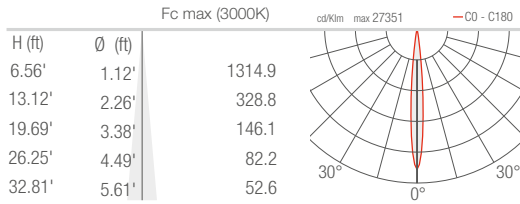

TECHNICAL DATA

Wattage	28W
Power Supply	Remote 24VDC, not included. See page 2.
Construction	Body/Bracket: Anticorodal® aluminum Lens: Serigraphed, Tempered, Extra-clear Glass
CCT	2700K, 3000K, 4000K
CRI	80, >90
Delivered Lumens	2142 lm (3000K, 30°, CRI 80) 1982 lm (3000K, 30°, CRI 90)
Efficacy	76.5 lm/W (3000K, 30°, CRI 80) 70.8 lm/W (3000K, 30°, CRI 90)
Optics	8 Standard (see below)
Finishes	3 Standard, Custom RAL (see below)
Fixture Dimensions	1.97" w x 8.11" l x 10.24 h (head 6.54")
Fixture Weight	4.63 lbs
LED Source	6 High Intensity Power LEDs
Lumen Maintenance	L90, B10 >50,000 hrs (Ta 25°C)
Color Consistency	3-Step MacAdam
Operating Temp.	-4°F to +113°F
IP Rating	IP54 - suitable for outdoor use under canopy
IK Rating	IK06

Fixture Dimensions

ORDERING INFORMATION

Example: DU3010100190M6. Accessories ordered separately.

DU3010						
Model No.	CRI	Honeycomb Louvre	CCT	Optics		Finish
DU3010	0 - CRI 80 1 - CRI >90	000 - none 001 - honeycomb louvre <i>(not compatible with the 10° optics)</i>	F0 - 2700K 50 - 3000K 90 - 4000K	T - 10° S - 14° M - 30° L - 35°	J - 43° K - 63° W - 18°x44° X - 44°x18°	6 - Antique White E - White H - Anthracite

T - 10° CRI 80

S - 14° CRI 80

M - 30° CRI 80

L - 35° CRI 80

J - 43° CRI 80

K - 63° CRI 80

W - 18°x44° CRI 80

X - 44°x18° CRI 80