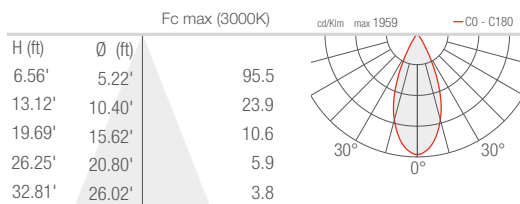

TECHNICAL DATA

Wattage	28W
Power Supply	Remote 24VDC, not included. See page 2.
Construction	Body/Bracket: Anticorodal® aluminum Lens: Serigraphed, Tempered, Extra-clear Glass
CCT	2700K, 3000K, 4000K
CRI	80, >90
Delivered Lumens	2142 lm (3000K, 30°, CRI 80) 1982 lm (3000K, 30°, CRI 90)
Efficacy	76.5 lm/W (3000K, 30°, CRI 80) 70.8 lm/W (3000K, 30°, CRI 90)
Optics	8 Standard (see below)
Finishes	3 Standard, Custom RAL (see below)
Fixture Dimensions	1.97" w x 8.11" l x 10.24 h (head 6.54")
Fixture Weight	4.63 lbs
LED Source	6 High Intensity Power LEDs
Lumen Maintenance	L90, B10 >50,000 hrs (Ta 25°C)
Color Consistency	3-Step MacAdam
Operating Temp.	-4°F to +113°F
IP Rating	IP54 - suitable for outdoor use under canopy
IK Rating	IK06

T - 10° CRI 80

S - 14° CRI 80

M - 30° CRI 80

L - 35° CRI 80

J - 43° CRI 80

K - 63° CRI 80

W - 18°x44° CRI 80

X - 44°x18° CRI 80