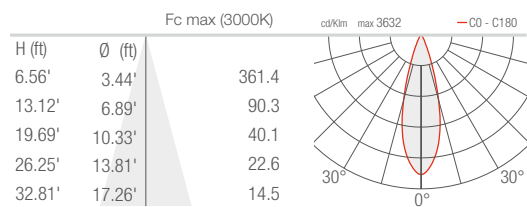

TECHNICAL DATA

Wattage / Input	56W
Power Supply	Remote 24VDC, not included. See page 2.
Construction	Body/Bracket: Anticorodal® aluminum Lens: Serigraphed, Tempered, Extra-clear Glass
CCT	2700K, 3000K, 4000K
CRI	80, >90
Delivered Lumens	4284 lm (3000K, 30°, CRI 80) 3964 lm (3000K, 30°, CRI 90)
Efficacy	76.5 lm/W (3000K, 30°, CRI 80) 70.8 lm/W (3000K, 30°, CRI 90)
Optics	8 Standard (see below)
Finishes	3 Standard, Custom RAL (see below)
Fixture Dimensions	1.97" w x 15.59" l x 10.24 h (head 6.54")
Fixture Weight	9.92 lbs
LED Source	12 High Intensity Power LEDs
Lumen Maintenance	L90, B10 >50,000 hrs (Ta 25°C)
Color Consistency	3-Step MacAdam
Operating Temp.	-4°F to +113°F
IP Rating	IP54 - suitable for outdoor use under canopy
IK Rating	IK06

Fixture Dimensions

ORDERING INFORMATION

Example: DU4010100190M6. Accessories ordered separately.

DU4010						
Model No.	CRI	Honeycomb Louvre	CCT	Optics		Finish
DU4010	0 - CRI 80 1 - CRI >90	000 - none 001 - honeycomb louvre <i>(not compatible with the 10° optics)</i>	F0 - 2700K 50 - 3000K 90 - 4000K	T - 10° S - 14° M - 30° L - 35°	J - 43° K - 63° W - 18°x44° X - 44°x18°	6 - Antique White E - White H - Anthracite

T - 10° CRI 80

S - 14° CRI 80

M - 30° CRI 80

L - 35° CRI 80

J - 43° CRI 80

K - 63° CRI 80

W - 18°x44° CRI 80

X - 44°x18° CRI 80