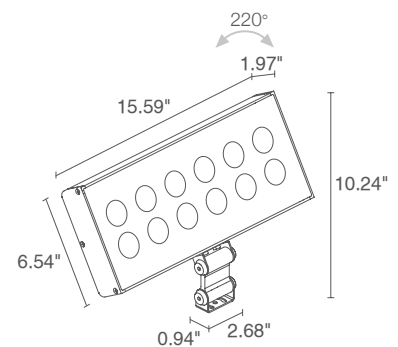

Duomo are a family of adjustable, surface mounted (ceiling, wall, floor) indoor floodlights created for architectural lighting of archways, aisles and large spaces. There are 3 different sizes each with an adjustable, sliding bracket that allows the fixture to be custom cantilevered from architectural elements. Duomo 4.0 is available in 3 color temperatures and 8 optics options. Duomo can be used for outdoor installation under a canopy with no direct rain.

TECHNICAL DATA

Wattage / Input	56W
Power Supply	Remote 24VDC, not included. See page 2.
Construction	Body/Bracket: Anticorodal® aluminum Lens: Serigraphed, Tempered, Extra-clear Glass
CCT	2700K, 3000K, 4000K
CRI	80, >90
Delivered Lumens	4284 lm (3000K, 30°, CRI 80) 3964 lm (3000K, 30°, CRI 90)
Efficacy	76.5 lm/W (3000K, 30°, CRI 80) 70.8 lm/W (3000K, 30°, CRI 90)
Optics	8 Standard (see below)
Finishes	3 Standard, Custom RAL (see below)
Fixture Dimensions	1.97" w x 15.59" l x 10.24 h (head 6.54")
Fixture Weight	9.92 lbs
LED Source	12 High Intensity Power LEDs
Lumen Maintenance	L90, B10 >50,000 hrs (Ta 25°C)
Color Consistency	3-Step MacAdam
Operating Temp.	-4°F to +113°F
IP Rating	IP54 - suitable for outdoor use under canopy
IK Rating	IK06

Fixture Dimensions

ORDERING INFORMATION

Example: DU4010100190M6. Accessories ordered separately.

DU4010						
Model No.	CRI	Honeycomb Louvre	CCT	Optics		Finish
DU4010	0 - CRI 80 1 - CRI >90	000 - none 001 - honeycomb louvre <i>(not compatible with the 10° optics)</i>	F0 - 2700K 50 - 3000K 90 - 4000K	T - 10° S - 14° M - 30° L - 35°	J - 43° K - 63° W - 18°x44° X - 44°x18°	6 - Antique White E - White H - Anthracite