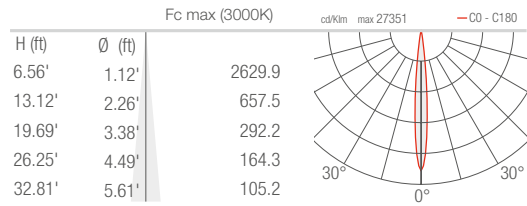

TECHNICAL DATA

Wattage / Input	56W
Power Supply	Remote 24VDC, not included. See page 2.
Construction	Body/Bracket: Anticorodal® aluminum Lens: Serigraphed, Tempered, Extra-clear Glass
CCT	2700K, 3000K, 4000K
CRI	80, >90
Delivered Lumens	4284 lm (3000K, 30°, CRI 80) 3964 lm (3000K, 30°, CRI 90)
Efficacy	76.5 lm/W (3000K, 30°, CRI 80) 70.8 lm/W (3000K, 30°, CRI 90)
Optics	8 Standard (see below)
Finishes	3 Standard, Custom RAL (see below)
Fixture Dimensions	1.97" w x 15.59" l x 10.24 h (head 6.54")
Fixture Weight	9.92 lbs
LED Source	12 High Intensity Power LEDs
Lumen Maintenance	L90, B10 >50,000 hrs (Ta 25°C)
Color Consistency	3-Step MacAdam
Operating Temp.	-4°F to +113°F
IP Rating	IP54 - suitable for outdoor use under canopy
IK Rating	IK06

Fixture Dimensions

ORDERING INFORMATION

Example: DU4010100190M6. Accessories ordered separately.

DU4010						
Model No.	CRI	Honeycomb Louvre	CCT	Optics		Finish
DU4010	0 - CRI 80 1 - CRI >90	000 - none 001 - honeycomb louvre <i>(not compatible with the 10° optics)</i>	F0 - 2700K 50 - 3000K 90 - 4000K	T - 10° S - 14° M - 30° L - 35°	J - 43° K - 63° W - 18°x44° X - 44°x18°	6 - Antique White E - White H - Anthracite

T - 10° CRI 80

S - 14° CRI 80

M - 30° CRI 80

L - 35° CRI 80

J - 43° CRI 80

K - 63° CRI 80

W - 18°x44° CRI 80

X - 44°x18° CRI 80