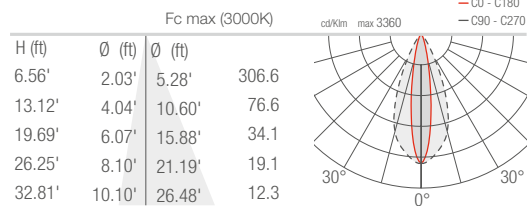

TECHNICAL DATA

Wattage / Input	56W
Power Supply	Remote 24VDC, not included. See page 2.
Construction	Body/Bracket: Anticorodal® aluminum Lens: Serigraphed, Tempered, Extra-clear Glass
CCT	2700K, 3000K, 4000K
CRI	80, >90
Delivered Lumens	4284 lm (3000K, 30°, CRI 80) 3964 lm (3000K, 30°, CRI 90)
Efficacy	76.5 lm/W (3000K, 30°, CRI 80) 70.8 lm/W (3000K, 30°, CRI 90)
Optics	8 Standard (see below)
Finishes	3 Standard, Custom RAL (see below)
Fixture Dimensions	1.97" w x 15.59" l x 10.24 h (head 6.54")
Fixture Weight	9.92 lbs
LED Source	12 High Intensity Power LEDs
Lumen Maintenance	L90, B10 >50,000 hrs (Ta 25°C)
Color Consistency	3-Step MacAdam
Operating Temp.	-4°F to +113°F
IP Rating	IP54 - suitable for outdoor use under canopy
IK Rating	IK06

T - 10° CRI 80

S - 14° CRI 80

M - 30° CRI 80

L - 35° CRI 80

J - 43° CRI 80

K - 63° CRI 80

W - 18°x44° CRI 80

X - 44°x18° CRI 80