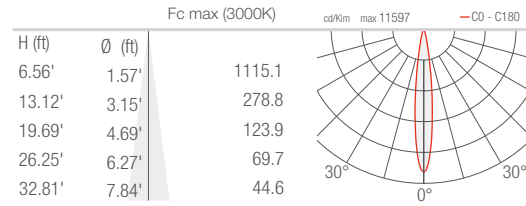

TECHNICAL DATA

Wattage / Input	56W
Power Supply	Remote 24VDC, not included. See page 2.
Construction	Body/Bracket: Anticorodal® aluminum Lens: Serigraphed, Tempered, Extra-clear Glass
CCT	2700K, 3000K, 4000K
CRI	80, >90
Delivered Lumens	4284 lm (3000K, 30°, CRI 80) 3964 lm (3000K, 30°, CRI 90)
Efficacy	76.5 lm/W (3000K, 30°, CRI 80) 70.8 lm/W (3000K, 30°, CRI 90)
Optics	8 Standard (see below)
Finishes	3 Standard, Custom RAL (see below)
Fixture Dimensions	1.97" w x 15.59" l x 10.24 h (head 6.54")
Fixture Weight	9.92 lbs
LED Source	12 High Intensity Power LEDs
Lumen Maintenance	L90, B10 >50,000 hrs (Ta 25°C)
Color Consistency	3-Step MacAdam
Operating Temp.	-4°F to +113°F
IP Rating	IP54 - suitable for outdoor use under canopy
IK Rating	IK06

Fixture Dimensions

ORDERING INFORMATION

Example: DU4010100190M6. Accessories ordered separately.

DU4010						
Model No.	CRI	Honeycomb Louvre	CCT	Optics		Finish
DU4010	0 - CRI 80 1 - CRI >90	000 - none 001 - honeycomb louvre <i>(not compatible with the 10° optics)</i>	F0 - 2700K 50 - 3000K 90 - 4000K	T - 10° S - 14° M - 30° L - 35°	J - 43° K - 63° W - 18°x44° X - 44°x18°	6 - Antique White E - White H - Anthracite

T - 10° CRI 80

S - 14° CRI 80

M - 30° CRI 80

L - 35° CRI 80

J - 43° CRI 80

K - 63° CRI 80

W - 18°x44° CRI 80

X - 44°x18° CRI 80