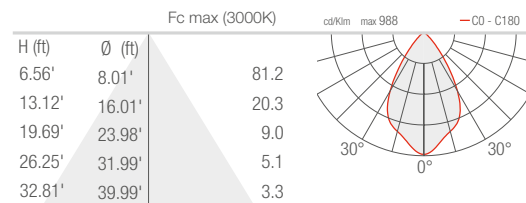

TECHNICAL DATA

Wattage / Input	56W
Power Supply	Remote 24VDC, not included. See page 2.
Construction	Body/Bracket: Anticorodal® aluminum Lens: Serigraphed, Tempered, Extra-clear Glass
CCT	2700K, 3000K, 4000K
CRI	80, >90
Delivered Lumens	4284 lm (3000K, 30°, CRI 80) 3964 lm (3000K, 30°, CRI 90)
Efficacy	76.5 lm/W (3000K, 30°, CRI 80) 70.8 lm/W (3000K, 30°, CRI 90)
Optics	8 Standard (see below)
Finishes	3 Standard, Custom RAL (see below)
Fixture Dimensions	1.97" w x 15.59" l x 10.24 h (head 6.54")
Fixture Weight	9.92 lbs
LED Source	12 High Intensity Power LEDs
Lumen Maintenance	L90, B10 >50,000 hrs (Ta 25°C)
Color Consistency	3-Step MacAdam
Operating Temp.	-4°F to +113°F
IP Rating	IP54 - suitable for outdoor use under canopy
IK Rating	IK06

Fixture Dimensions

ORDERING INFORMATION

Example: DU4010100190M6. Accessories ordered separately.

DU4010						
Model No.	CRI	Honeycomb Louvre	CCT	Optics		Finish
DU4010	0 - CRI 80 1 - CRI >90	000 - none 001 - honeycomb louvre <i>(not compatible with the 10° optics)</i>	F0 - 2700K 50 - 3000K 90 - 4000K	T - 10° S - 14° M - 30° L - 35°	J - 43° K - 63° W - 18°x44° X - 44°x18°	6 - Antique White E - White H - Anthracite

T - 10° CRI 80

S - 14° CRI 80

M - 30° CRI 80

L - 35° CRI 80

J - 43° CRI 80

K - 63° CRI 80

W - 18°x44° CRI 80

X - 44°x18° CRI 80