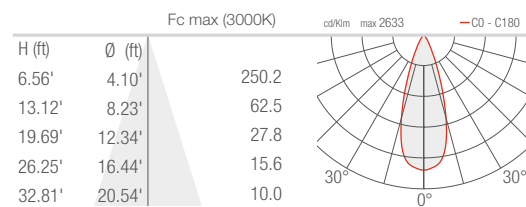

TECHNICAL DATA

Wattage / Input	56W
Power Supply	Remote 24VDC, not included. See page 2.
Construction	Body/Bracket: Anticorodal® aluminum Lens: Serigraphed, Tempered, Extra-clear Glass
CCT	2700K, 3000K, 4000K
CRI	80, >90
Delivered Lumens	4284 lm (3000K, 30°, CRI 80) 3964 lm (3000K, 30°, CRI 90)
Efficacy	76.5 lm/W (3000K, 30°, CRI 80) 70.8 lm/W (3000K, 30°, CRI 90)
Optics	8 Standard (see below)
Finishes	3 Standard, Custom RAL (see below)
Fixture Dimensions	1.97" w x 15.59" l x 10.24 h (head 6.54")
Fixture Weight	9.92 lbs
LED Source	12 High Intensity Power LEDs
Lumen Maintenance	L90, B10 >50,000 hrs (Ta 25°C)
Color Consistency	3-Step MacAdam
Operating Temp.	-4°F to +113°F
IP Rating	IP54 - suitable for outdoor use under canopy
IK Rating	IK06

Fixture Dimensions

ORDERING INFORMATION

Example: DU4010100190M6. Accessories ordered separately.

DU4010						
Model No.	CRI	Honeycomb Louvre	CCT	Optics		Finish
DU4010	0 - CRI 80 1 - CRI >90	000 - none 001 - honeycomb louvre <i>(not compatible with the 10° optics)</i>	F0 - 2700K 50 - 3000K 90 - 4000K	T - 10° S - 14° M - 30° L - 35°	J - 43° K - 63° W - 18°x44° X - 44°x18°	6 - Antique White E - White H - Anthracite

T - 10° CRI 80

S - 14° CRI 80

M - 30° CRI 80

L - 35° CRI 80

J - 43° CRI 80

K - 63° CRI 80

W - 18°x44° CRI 80

X - 44°x18° CRI 80