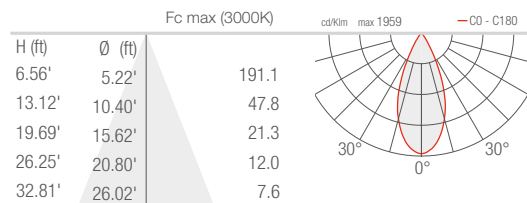

TECHNICAL DATA

Wattage / Input	56W
Power Supply	Remote 24VDC, not included. See page 2.
Construction	Body/Bracket: Anticorodal® aluminum Lens: Serigraphed, Tempered, Extra-clear Glass
CCT	2700K, 3000K, 4000K
CRI	80, >90
Delivered Lumens	4284 lm (3000K, 30°, CRI 80) 3964 lm (3000K, 30°, CRI 90)
Efficacy	76.5 lm/W (3000K, 30°, CRI 80) 70.8 lm/W (3000K, 30°, CRI 90)
Optics	8 Standard (see below)
Finishes	3 Standard, Custom RAL (see below)
Fixture Dimensions	1.97" w x 15.59" l x 10.24 h (head 6.54")
Fixture Weight	9.92 lbs
LED Source	12 High Intensity Power LEDs
Lumen Maintenance	L90, B10 >50,000 hrs (Ta 25°C)
Color Consistency	3-Step MacAdam
Operating Temp.	-4°F to +113°F
IP Rating	IP54 - suitable for outdoor use under canopy
IK Rating	IK06

Fixture Dimensions

ORDERING INFORMATION

Example: DU4010100190M6. Accessories ordered separately.

DU4010						
Model No.	CRI	Honeycomb Louvre	CCT	Optics		Finish
DU4010	0 - CRI 80 1 - CRI >90	000 - none 001 - honeycomb louvre <i>(not compatible with the 10° optics)</i>	F0 - 2700K 50 - 3000K 90 - 4000K	T - 10° S - 14° M - 30° L - 35°	J - 43° K - 63° W - 18°x44° X - 44°x18°	6 - Antique White E - White H - Anthracite

T - 10° CRI 80

S - 14° CRI 80

M - 30° CRI 80

L - 35° CRI 80

J - 43° CRI 80

K - 63° CRI 80

W - 18°x44° CRI 80

X - 44°x18° CRI 80