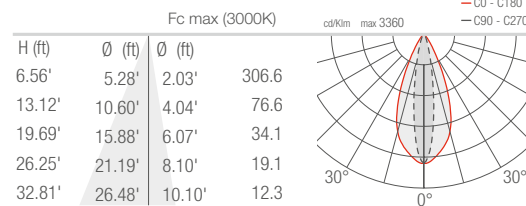

TECHNICAL DATA

Wattage / Input	56W
Power Supply	Remote 24VDC, not included. See page 2.
Construction	Body/Bracket: Anticorodal® aluminum Lens: Serigraphed, Tempered, Extra-clear Glass
CCT	2700K, 3000K, 4000K
CRI	80, >90
Delivered Lumens	4284 lm (3000K, 30°, CRI 80) 3964 lm (3000K, 30°, CRI 90)
Efficacy	76.5 lm/W (3000K, 30°, CRI 80) 70.8 lm/W (3000K, 30°, CRI 90)
Optics	8 Standard (see below)
Finishes	3 Standard, Custom RAL (see below)
Fixture Dimensions	1.97" w x 15.59" l x 10.24 h (head 6.54")
Fixture Weight	9.92 lbs
LED Source	12 High Intensity Power LEDs
Lumen Maintenance	L90, B10 >50,000 hrs (Ta 25°C)
Color Consistency	3-Step MacAdam
Operating Temp.	-4°F to +113°F
IP Rating	IP54 - suitable for outdoor use under canopy
IK Rating	IK06

T - 10° CRI 80

S - 14° CRI 80

M - 30° CRI 80

L - 35° CRI 80

J - 43° CRI 80

K - 63° CRI 80

W - 18°x44° CRI 80

X - 44°x18° CRI 80