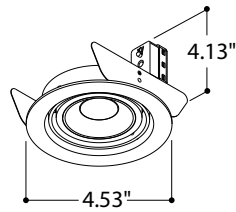

downlights  4.13"

ECLIPS BEAUFORT

ECLIPS ROUND BEAUFORT

CITIZEN LED 6W
 185mA
 Dimmable
 758 Lumen
 CRI 92 (3000K = CRI 82)
 beam 36°
 30°

 4.13"

Installation height 2.76"

IP20

 0.66 lbs

6.06"

Installation height 4.92"

IP20 1.76 lbs

| | 2700K | | 3000K | |
|-------------|---------|---------|---------|---------|
| | 35° | 70° | 35° | 70° |
| TEXT. WHITE | T340447 | T340427 | T340477 | T340437 |
| TEXT. BLACK | T340446 | T340426 | T340476 | T340436 |

ECLIPS BEAUFORT² TORSION

CITIZEN 18W
MAX 500mA DC
dimmable
2000 Lumen
30°

6.06"

Installation height 4.92"

IP20 1.76 lbs

| | 2700K | | 3000K | |
|-------------|---------|---------|---------|---------|
| | 35° | 70° | 35° | 70° |
| TEXT. WHITE | T339447 | T339427 | T339477 | T339437 |
| TEXT. BLACK | T339446 | T339426 | T339476 | T339436 |