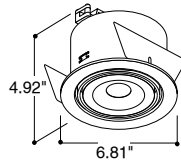

ECLIPS BEAUFORT²

6.06" downlights

ECLIPS BEAUFORT² LEAF

CITIZEN 18W
MAX 500mA DC
dimmable
2000 Lumen
30°

6.06"

Installation height 4.92"

IP20 1.76 lbs

	2700K		3000K	
	35°	70°	35°	70°
TEXT. WHITE	T340447	T340427	T340477	T340437
TEXT. BLACK	T340446	T340426	T340476	T340436

ECLIPS BEAUFORT² TORSION

CITIZEN 18W
MAX 500mA DC
dimmable
2000 Lumen
30°

6.06"

Installation height 4.92"

IP20 1.76 lbs

	2700K		3000K	
	35°	70°	35°	70°
TEXT. WHITE	T339447	T339427	T339477	T339437
TEXT. BLACK	T339446	T339426	T339476	T339436