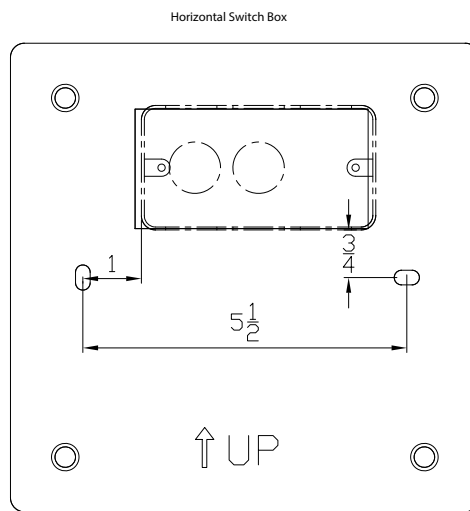

TECHNICAL DATA

Wattage / Input	14W (120VAC)
Power Supply	Integral
Construction	Body: Die-Cast Copper-Free Aluminum Lens: Frosted Polycarbonate Diffuser
CCT	3000K
BUG Rating	B0-U3-G1
Delivered Lumens	636 lm (3000K)
Efficacy	45.4 lm/W
Optics	360°
Finishes	Textured Gray, Anthracite Gray, Matte Black on request
Fixture Dimensions	6.73" l x 1.32" w
Fixture Weight	3.3 lbs
LED Source	Low-power CREE LED
IP Rating	IP65
IK Rating	IK08

Fixture Dimensions:

PHOTOMETRIC DATA

ORDERING INFORMATION

Example: 401706P-30K-360-AG

401706P	-	30K	-	360	-	
Model No.		CCT		Optic		Finish
401706P		30K - 3000K		360 - 360°		TG - Textured Gray AG - Anthracite Gray MB - Matte Black

Job Name/Date:

Fixture Type Designation:

MOUNTING DIMENSIONS

Job Name/Date:

Fixture Type Designation: