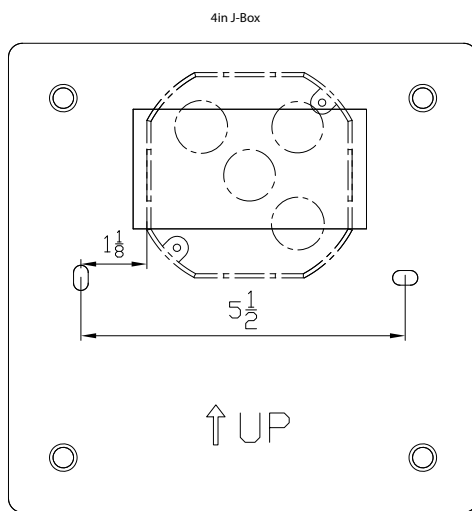

TECHNICAL DATA

Wattage / Input	14W (120VAC)
Power Supply	Integral
Construction	Body: Die-Cast Copper-Free Aluminum Lens: Frosted Polycarbonate Diffuser
CCT	3000K
BUG Rating	B0-U3-G1
Delivered Lumens	636 lm (3000K)
Efficacy	45.4 lm/W
Optics	360°
Finishes	Textured Gray, Anthracite Gray, Matte Black on request
Fixture Dimensions	6.73" l x 1.32" w
Fixture Weight	3.3 lbs
LED Source	Low-power CREE LED
IP Rating	IP65
IK Rating	IK08

Fixture Dimensions:

PHOTOMETRIC DATA

ORDERING INFORMATION

Example: 401706P-30K-360-AG

401706P	-	30K	-	360	-	
Model No.		CCT		Optic		Finish
401706P		30K - 3000K		360 - 360°		TG - Textured Gray AG - Anthracite Gray MB - Matte Black

Job Name/Date:

Fixture Type Designation:

MOUNTING DIMENSIONS

Job Name/Date:

Fixture Type Designation: