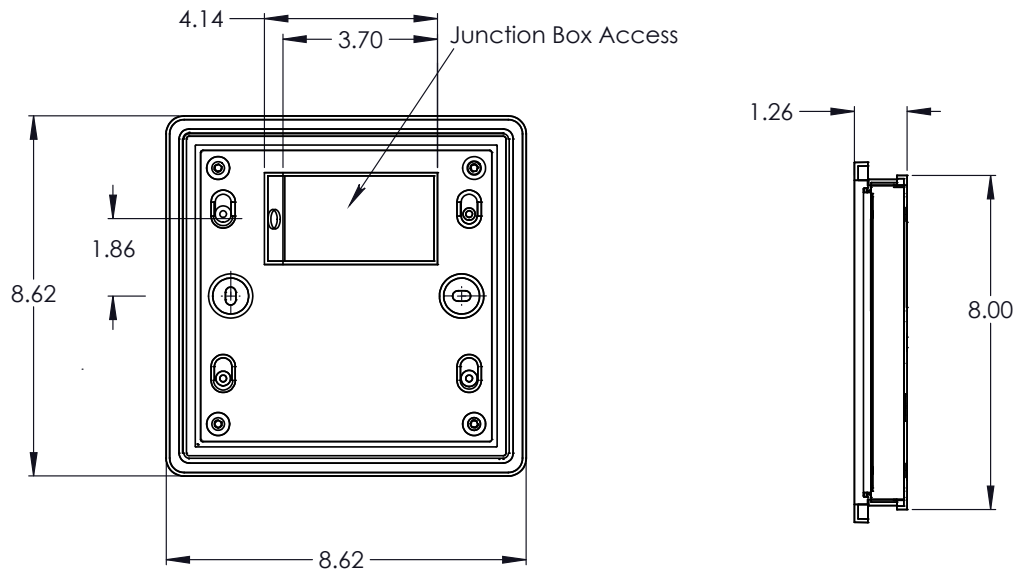

TECHNICAL DATA

Wattage / Input	14W (120VAC)
Power Supply	Integral
Construction	Body: Die-Cast Copper-Free Aluminum Lens: Frosted Polycarbonate Diffuser
CCT	3000K
BUG Rating	B0-U3-G1
Delivered Lumens	636 lm (3000K)
Efficacy	45.4 lm/W
Optics	360°
Finishes	Textured Gray, Anthracite Gray, Matte Black on request
Fixture Dimensions	6.73" l x 1.32" w
Fixture Weight	3.3 lbs
LED Source	Low-power CREE LED
IP Rating	IP65
IK Rating	IK08

Fixture Dimensions:

PHOTOMETRIC DATA

ORDERING INFORMATION

Example: 401706P-30K-360-AG

401706P	-	30K	-	360	-	
Model No.		CCT		Optic		Finish
401706P		30K - 3000K		360 - 360°		TG - Textured Gray AG - Anthracite Gray MB - Matte Black

Job Name/Date:

Fixture Type Designation:

MOUNTING DIMENSIONS

Job Name/Date:

Fixture Type Designation: