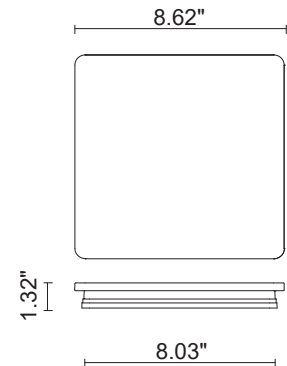

ECLIPSE MEDIUM SQUARE

Eclipse Medium Square is an outdoor wall / surface mounted fixture that creates a diffused light through it's perimeter (360°). It is available with a built-in driver and 3 standard finishes.

TECHNICAL DATA

Wattage / Input	14W (120VAC)
Power Supply	Integral
Construction	Body: Die-Cast Copper-Free Aluminum Lens: Frosted Polycarbonate Diffuser
CCT	3000K
BUG Rating	B0-U3-G1
Delivered Lumens	636 lm (3000K)
Efficacy	45.4 lm/W
Optics	360°
Finishes	Textured Gray, Anthracite Gray, Matte Black on request
Fixture Dimensions	6.73" l x 1.32" w
Fixture Weight	3.3 lbs
LED Source	Low-power CREE LED
IP Rating	IP65
IK Rating	IK08

Fixture Dimensions:

PHOTOMETRIC DATA

ORDERING INFORMATION

Example: 401706P-30K-360-AG

401706P	-	30K	-	360	-	
Model No.		CCT		Optic		Finish
401706P		30K - 3000K		360 - 360°		TG - Textured Gray AG - Anthracite Gray MB - Matte Black

Job Name/Date:

Fixture Type Designation:

MOUNTING DIMENSIONS

Job Name/Date:

Fixture Type Designation: