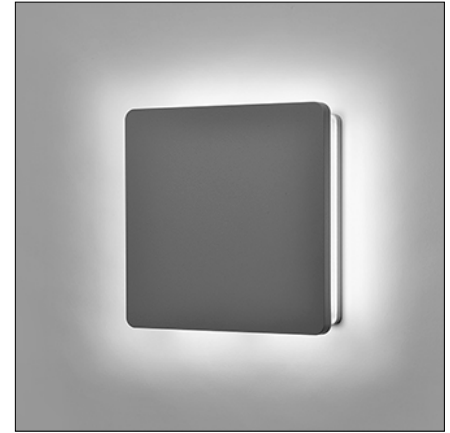

ECLIPSE MEDIUM SQUARE

Eclipse Medium Square is an outdoor wall / surface mounted fixture that creates a diffused light through it's perimeter (360°). It is available with a built-in driver and 3 standard finishes.

TECHNICAL DATA

Wattage / Input	14W (120VAC)
Power Supply	Integral
Construction	Body: Die-Cast Copper-Free Aluminum Lens: Frosted Polycarbonate Diffuser
CCT	3000K
BUG Rating	B0-U3-G1
Delivered Lumens	636 lm (3000K)
Efficacy	45.4 lm/W
Optics	360°
Finishes	Textured Gray, Anthracite Gray, Matte Black on request
Fixture Dimensions	6.73" l x 1.32" w
Fixture Weight	3.3 lbs
LED Source	Low-power CREE LED
IP Rating	IP65
IK Rating	IK08

Fixture Dimensions:

PHOTOMETRIC DATA

ORDERING INFORMATION

Example: 401706P-30K-360-AG

401706P	-	30K	-	360	-	
Model No.		CCT		Optic		Finish
401706P		30K - 3000K		360 - 360°		TG - Textured Gray AG - Anthracite Gray MB - Matte Black