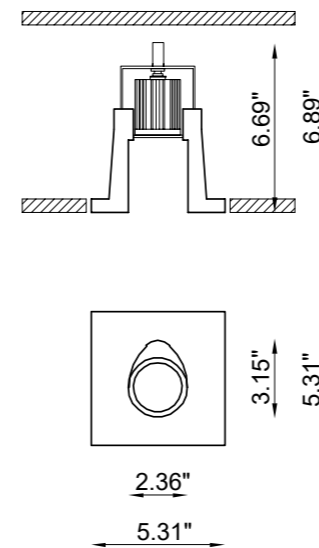

EGGY

A LED technology totally disappearing recessed luminaire made of AirCoral®, installable on plasterboard or brick ceilings that, thanks to its ovoid shape, can be used in any kind of environment and is suitable for a visionary project interpretation, with a strong visual impact. With Eggy, the functionality of a discreet illumination, embracing and well-distributed, is combined with the emotional elements, as the egg shape stands out on the ceiling creating a visual fascination.

Thanks to the push-pull mechanism, it is possible to extract the electric part obtaining a product without screws or visible springs for the fixing of the LED source.

designplan™ 

79 Trenton Avenue
Frenchtown, NJ 08825

www.designplan.com

Tel: (908) 996-7710
Fax: (908) 996-7042

TECHNICAL FEATURES

Code	BU6498.AC.US
Type	Asymmetric beam 40° 
Material	AC: AirCoral®
Absorption capacity*	32.29 ft ²
Weight	2.87 lbs
Mounting	Ceiling recessed
IP rating	IP20
Control gear	Constant current electronic driver (not included)
Cut out for plasterboard	5.71" x 5.71"
Lamp type	LED 500mA 
Lamp wattage	1 x 10W
Luminous efficacy	105 lm/W - 3000K
Light distribution	Wide beam 40°
Light color	White 3000K
Light hole	Ovoid 3.15" x 2.36"
CRI	>90