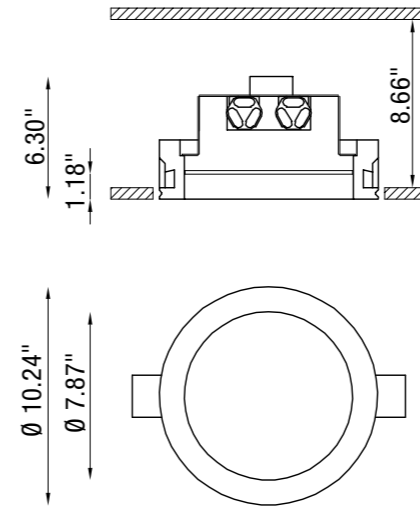

ELIOS

An evocative name, a circular design that fits in the space it is installed in, enveloping rooms in bright light. Elios is a totally disappearing indoor recessed luminaire made of AirCoral[®], installable on plasterboard or brick ceilings. Its purity of shapes is an expression of absolute elegance, the quality of its materials guarantees long duration and resistance, for a pure light and a unique style. Elios: a light that illuminates and purifies, naturally exalting every space.

TECHNICAL FEATURES

	BU6381.AC	BU6383.AC
Code	BU6381.AC	BU6383.AC
Type	Downlight 90° 	Downlight 90° 
Material	AC: AirCoral [®]	AC: AirCoral [®]
Absorption capacity*	17.32 ft²	17.32 ft²
Weight	5.73 lbs	5.73 lbs
Mounting	Ceiling recessed	Ceiling recessed
IP rating	IP40	IP40
Control gear	Constant current electronic driver	Dimmable constant current driver
Cut out for plasterboard	Ø 10.63"	Ø 10.63"
Lamp type	LED 1050mA 	LED 350mA 
Lamp wattage	1 x 40W	2 x 6.5W
Luminous efficacy	107 lm/W - 3000K	2 x 810 lm - 3000K
Light distribution	Wide beam 40°	Wide beam 120°
Light colour	White 3000K White 2700K 4000K (on request)	White 3000K White 2700K 4000K (on request)
Light hole	Ø 7.87"	Ø 7.87"
CRI	>90	>90
Note	Extra white satin glass. Frosted glass recessed 1.18" into the ceiling.	Extra white satin glass. Frosted glass recessed 1.18" into the ceiling. Trailing-edge and leading-edge dimming (20 - 100%).

79 Trenton Avenue
Frenchtown, NJ 08825

www.designplan.com

Tel: (908) 996-7710
Fax: (908) 996-7042

* The absorption capacity per ft³ calculated by the American organization TCNA (Tile Council of North America) is measured for an average room of 8.86 ft in height and therefore expressed in ft²