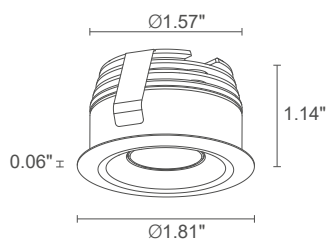

ESEM MID 1.6

LED TECH 0.20 lbs IP40

3W 24VDC

EM1600 ■ **B** White
EM1600 ■ **N** Black
EM1600 ■ **A** Anodized grey

■ **F** - 2700K
5 - 3000K
9 - 4000K
0 - 5000K

■ **S** - 11°
M - 22°
L - 30°
W - 20°x45°

309 lm (3000K)

220 lm (3000K, 22°)

3 power LEDs
1/4 ANSI BIN, 50000h L95 B10 (Ta 25°C)

body and trim in aluminum

remote power supply required, not included

includes 4.92' PVC cable
FROR 0.08" x 0.01" Ø0.14"

parallel

recessed (ceiling, wall, shelf)

IP44 version available on request