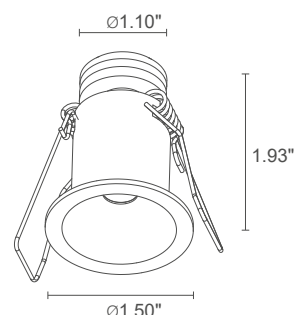

ESEM 2.6

POWER / POWER SUPPLY MODEL NO.	2W 500mA ES2012 ■ ■ E B White
LED COLOR	F - 2700K 5 - 3000K 9 - 4000K 0 - 5000K
OPTICS	S - 16° M - 36° L - 80°
LUMEN OUTPUT AT SOURCE	145 lm (3000K, 500mA)
DELIVERED LUMEN OUTPUT	122 lm (3000K, 500mA, 36°)
NO. AND TYPE OF LED	1 power LED 1/4 ANSI BIN, 50,000h L90 B10 (Ta 25°C)
MATERIAL	body in aluminum
POWER SUPPLY UNIT	remote power supply required, not included
POWER CABLES	includes 4.92' PVC cable FROR 0.08" x 0.01" Ø0.14"
WIRING	series
MOUNTING	recessed (ceiling)
ACCESSORIES	see accessories page

POWER / POWER SUPPLY MODEL NO.	2W 24VDC ES2600 ■ ■ B White
LED COLOR	F - 2700K 5 - 3000K 9 - 4000K 0 - 5000K
OPTICS	S - 16° M - 36° L - 80°
LUMEN OUTPUT AT SOURCE	145 lm (3000K)
DELIVERED LUMEN OUTPUT	122 lm (3000K, 36°)
NO. AND TYPE OF LED	1 power LED 1/4 ANSI BIN, 50,000h L90 B10 (Ta 25°C)
MATERIAL	body in aluminum
POWER SUPPLY UNIT	remote power supply required, not included
POWER CABLES	includes 4.92' PVC cable FROR 0.08" x 0.01" Ø0.14"
WIRING	parallel
MOUNTING	recessed (ceiling)
ACCESSORIES	none