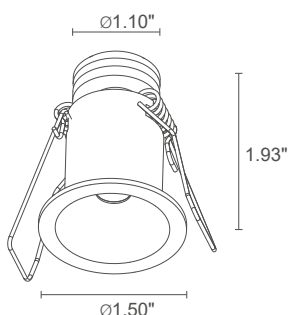

ESEM 2

ESEM 2.0

ESEM 2.6

POWER / POWER SUPPLY MODEL NO.	2W 500mA ES2012 ■ ■ E B White
LED COLOR	F - 2700K 5 - 3000K 9 - 4000K 0 - 5000K
OPTICS	S - 16° M - 36° L - 80°
LUMEN OUTPUT AT SOURCE	145 lm (3000K, 500mA)
DELIVERED LUMEN OUTPUT	122 lm (3000K, 500mA, 36°)
NO. AND TYPE OF LED	1 power LED 1/4 ANSI BIN, 50,000h L90 B10 (Ta 25°C)
MATERIAL	body in aluminum
POWER SUPPLY UNIT	remote power supply required, not included
POWER CABLES	includes 4.92' PVC cable FROR 0.08" x 0.01" Ø0.14"
WIRING	series
MOUNTING	recessed (ceiling)
ACCESSORIES	see accessories page

POWER / POWER SUPPLY MODEL NO.	2W 24VDC ES2600 ■ ■ B White
LED COLOR	F - 2700K 5 - 3000K 9 - 4000K 0 - 5000K
OPTICS	S - 16° M - 36° L - 80°
LUMEN OUTPUT AT SOURCE	145 lm (3000K)
DELIVERED LUMEN OUTPUT	122 lm (3000K, 36°)
NO. AND TYPE OF LED	1 power LED 1/4 ANSI BIN, 50,000h L90 B10 (Ta 25°C)
MATERIAL	body in aluminum
POWER SUPPLY UNIT	remote power supply required, not included
POWER CABLES	includes 4.92' PVC cable FROR 0.08" x 0.01" Ø0.14"
WIRING	parallel
MOUNTING	recessed (ceiling)
ACCESSORIES	none