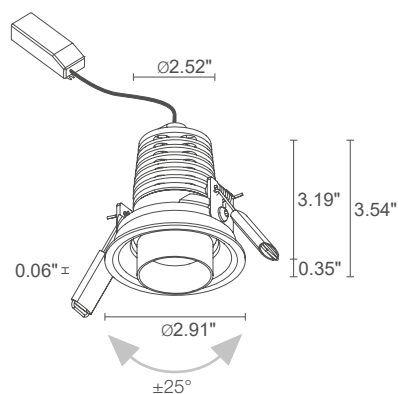

425 lm (3000K, 30°)

1 multichip power LED
2-step MacAdam, 50,000h L90 B10 (Ta 25°C)

body and trim in aluminum

remote power supply required, not included

includes 0.98' cable

recessed (ceiling)

ESEM 3.2

Ø 7.09"
H 5.91" Ø 2.56"