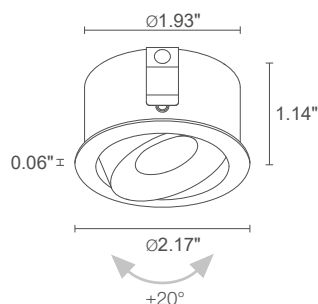

ESEM MID 1.7