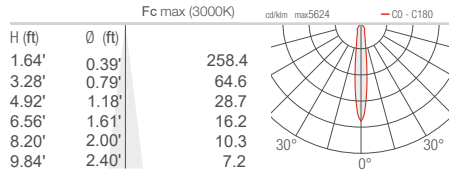

ESEM

INDOOR RECESSED

ESEM MINI 1.0

1.1
1.6
1.7

S - 14°