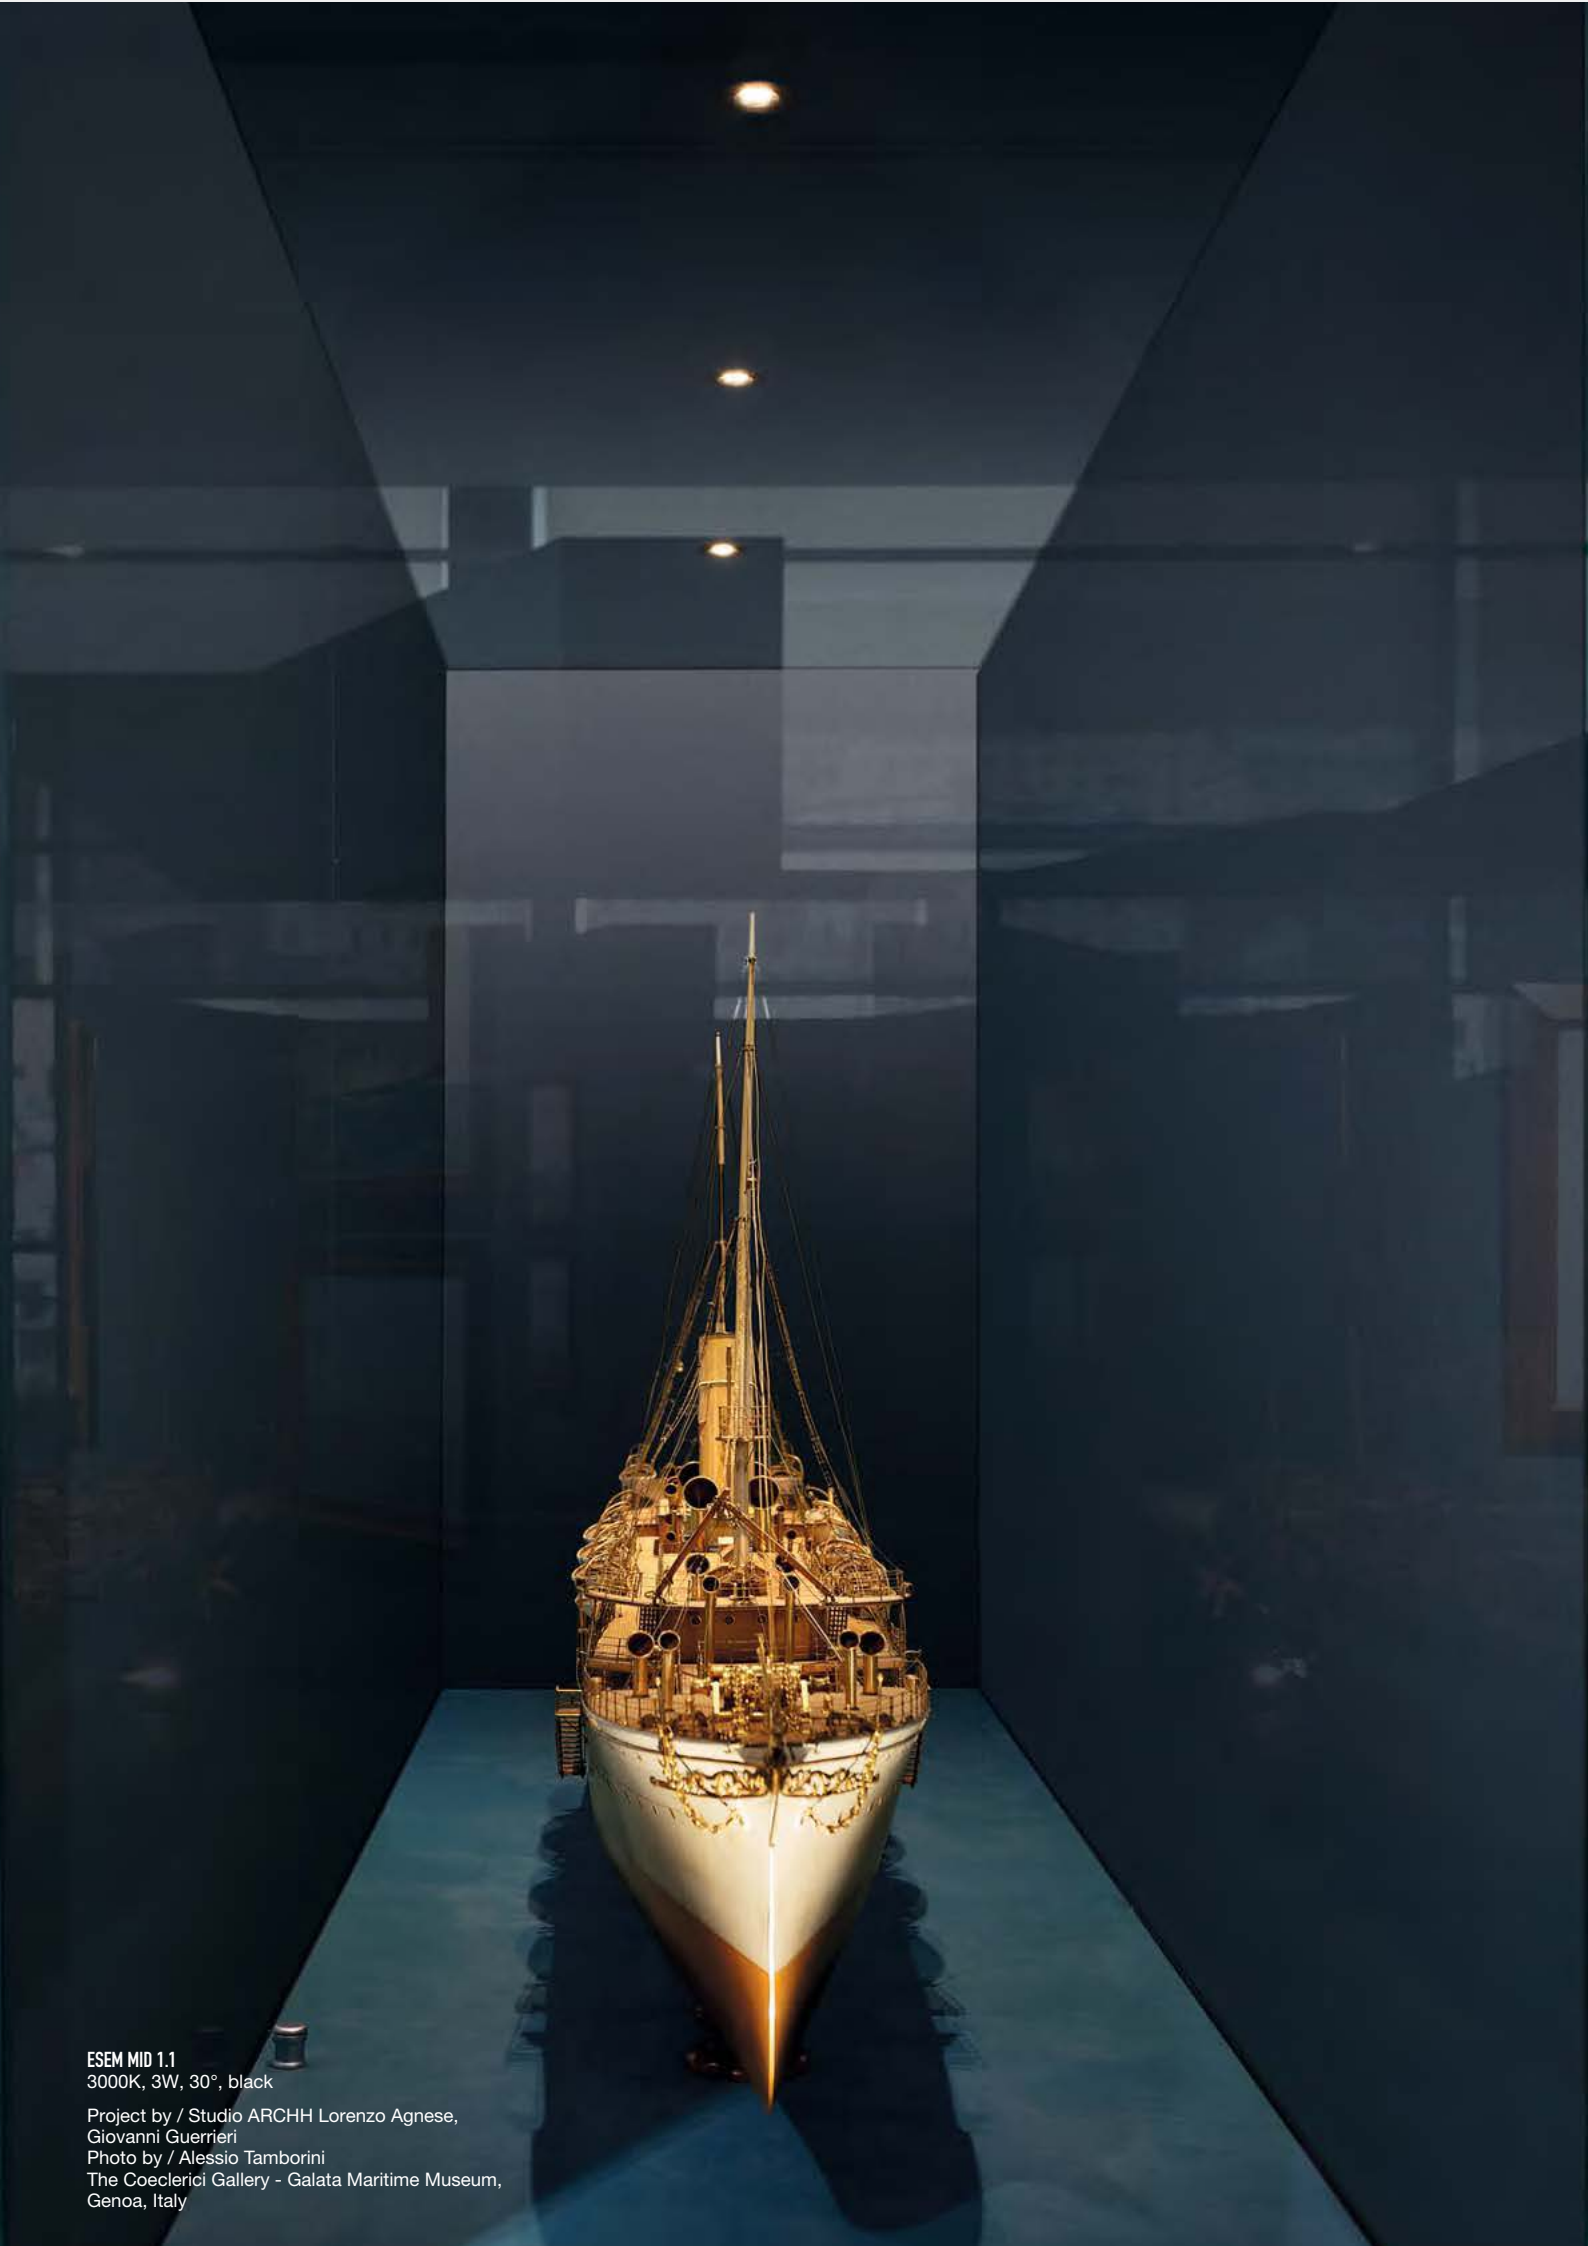

parallel

recessed (ceiling, wall, shelf)

IP44 version available on request

ESEM MID 1.1
3000K, 3W, 30°, black

Project by / Studio ARCHH Lorenzo Agnese,
Giovanni Guerrieri
Photo by / Alessio Tamborini
The Coeclerici Gallery - Galata Maritime Museum,
Genoa, Italy