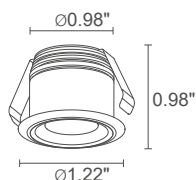

ESEM MINI 1.7