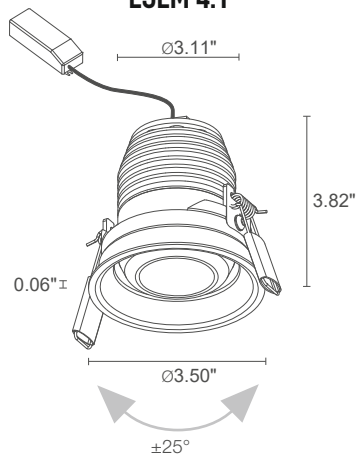

ESEM 4.1

LED TECH 1.10 lbs IP40

14W 350mA
ES4100 ■ **B** White
ES4100 ■ **N** Black

■	F - 2700K 5 - 3000K 9 - 4000K
■	M - 20° tiltable ±25° L - 40° tiltable ±25°

1219 lm (3000K)

957 lm (3000K, 20°)

1 multichip power LED
2-step MacAdam, 50,000h L85 B10 (Ta 25°C)

body and trim in aluminum

remote power supply required, not included

includes 0.98' cable

recessed (ceiling)