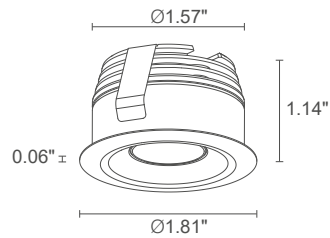

ESEM MID 1.0