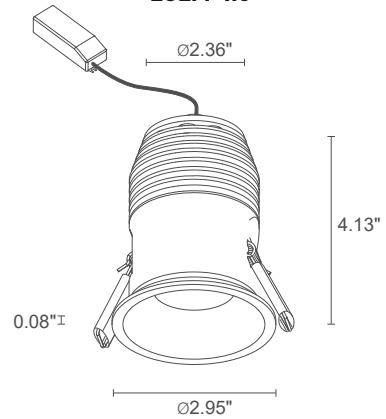

body and trim in aluminum

remote power supply required, not included

includes 0.98' cable

recessed (ceiling)

ESEM 4

ESEM 4.0

POWER / POWER SUPPLY MODEL NO.	14W 350mA ES4010 ■ ■ B White ES4010 ■ ■ N Black
LED COLOR	F - 2700K 5 - 3000K 9 - 4000K
OPTICS	M - 20° L - 40°
LUMEN OUTPUT AT SOURCE	1219 lm (3000K)
DELIVERED LUMEN OUTPUT	957 lm (3000K, 20°)
NO. AND TYPE OF LED	1 multichip power LED 2-step MacAdam, 50,000h L85 B10 (Ta 25°C)
MATERIAL	body and trim in aluminum
POWER SUPPLY UNIT	remote power supply required, not included
POWER CABLES	includes 0.98' cable
MOUNTING	recessed (ceiling)