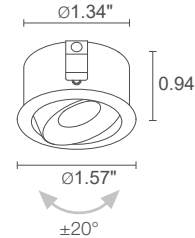

LED TECH 0.15 lbs IP20

POWER / POWER SUPPLY MODEL NO.	2W 500mA ME1112 ■ B White ME1112 ■ N Black ME1112 ■ A Anodized grey
LED COLOR	F - 2700K 5 - 3000K 9 - 4000K 0 - 5000K
OPTICS	S - 14° tilttable ±20° M - 27° tilttable ±20°
LUMEN OUTPUT AT SOURCE	145 lm (3000K, 500mA)
DELIVERED LUMEN OUTPUT	125 lm (3000K, 500mA, 27°)
NO. AND TYPE OF LED	1 power LED 1/4 ANSI BIN, 50,000h L90 B10 (Ta 25°C)
MATERIAL	body in aluminum
POWER SUPPLY UNIT	remote power supply required, not included
POWER CABLES	includes 6.56' x 0.50 m single-core cables
WIRING	series
MOUNTING	recessed (ceiling, shelf)