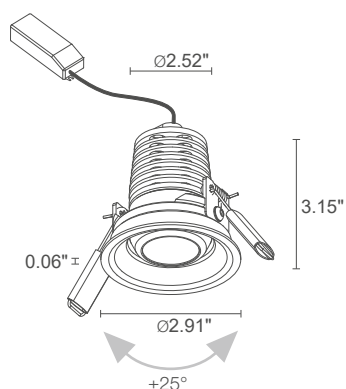

Ø 7.09"
H 5.91"   Ø 2.56"

LED TECH 0.66 lbs IP40

8W 500mA

ES3100 ■ B White
ES3100 ■ N Black

■ F - 2700K
5 - 3000K
9 - 4000K

■ S - 20° tiltable ±25°
M - 30° tiltable ±25°
L - 54° tiltable ±25°

512 lm (3000K)

425 lm (3000K, 30°)

1 multichip power LED
2-step MacAdam, 50,000h L90 B10 (Ta 25°C)

body and trim in aluminum

remote power supply required, not included

includes 0.98' cable

recessed (ceiling)