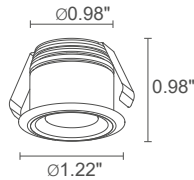

LED TECH 0.10 lbs IP20

POWER / POWER SUPPLY MODEL NO.	2W 500mA ME1012 ■ B White ME1012 ■ N Black ME1012 ■ A Anodized grey
LED COLOR	F - 2700K 5 - 3000K 9 - 4000K 0 - 5000K
OPTICS	S - 14° M - 27°
LUMEN OUTPUT AT SOURCE	145 lm (3000K, 500mA)
DELIVERED LUMEN OUTPUT	125 lm (3000K, 500mA, 27°)
NO. AND TYPE OF LED	1 power LED 1/4 ANSI BIN, 50,000h L90 B10 (Ta 25°C)
MATERIAL	body in aluminum
POWER SUPPLY UNIT	remote power supply required, not included
POWER CABLES	includes 6.56' x 0.50 m single-core cables
WIRING	series
MOUNTING	recessed (ceiling, shelf)