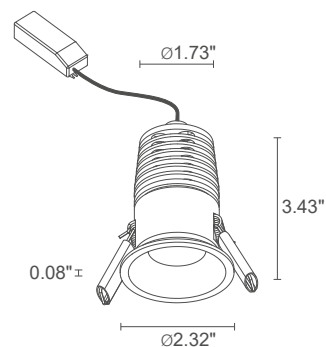

ESEM 3

✓
ESEM 3.1
3000K, 8W, 20°, white

Interior design by / Cristian Turra
Photo by / Alessio Tamborini
Private residence, Brescia, Italy

ESEM 3.0

Ø 6.69"
H 5.91"

Ø 1.97"

LED TECH 0.55 lbs IP40 IP44
installed

POWER / POWER SUPPLY MODEL NO.	8W 500mA ES3010 ■ ■ B White ES3010 ■ ■ N Black
LED COLOR	F - 2700K 5 - 3000K 9 - 4000K
OPTICS	S - 20° M - 30° L - 54°
LUMEN OUTPUT AT SOURCE	512 lm (3000K)
DELIVERED LUMEN OUTPUT	425 lm (3000K, 30°)
NO. AND TYPE OF LED	1 multichip power LED 2-step MacAdam, 50,000h L90 B10 (Ta 25°C)
MATERIAL	body and trim in aluminum
POWER SUPPLY UNIT	remote power supply required, not included
POWER CABLES	includes 0.98' cable
MOUNTING	recessed (ceiling)