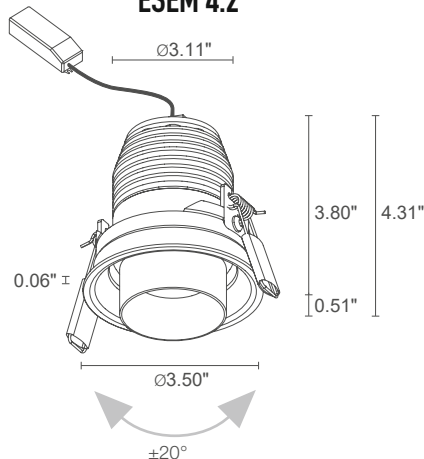

■	F - 2700K 5 - 3000K 9 - 4000K
■	M - 20° tiltable ±25° L - 40° tiltable ±25°

1219 lm (3000K)

957 lm (3000K, 20°)

1 multichip power LED
 2-step MacAdam, 50,000h L85 B10 (Ta 25°C)

body and trim in aluminum

remote power supply required, not included

includes 0.98' cable

recessed (ceiling)

ESEM 4.2

LED TECH 1.10 lbs IP40

14W 350mA
ES4200 ■ **B** White
ES4200 ■ **N** Black

■	F - 2700K 5 - 3000K 9 - 4000K
■	M - 24° tiltable ±20° L - 37° tiltable ±20°