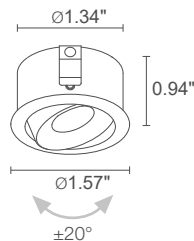

LED TECH 0.10 lbs IP20

2W 24VDC

ME1600 ■ **B** White
ME1600 ■ **N** Black
ME1600 ■ **A** Anodized grey

■	F - 2700K 5 - 3000K 9 - 4000K 0 - 5000K
■	S - 14° M - 27°
145 lm (3000K)	
125 lm (3000K, 27°)	
1 power LED 1/4 ANSI BIN, 50,000h L90 B10 (Ta 25°C)	
body in aluminum	
remote power supply required, not included	
includes 4.92' PVC cable FROR 0.08" x 0.01"/0.01" Ø0.14"	
parallel	
recessed (ceiling, shelf)	

LED TECH 0.15 lbs IP20

2W 24VDC

ME1700 ■ **B** White
ME1700 ■ **N** Black
ME1700 ■ **A** Anodized grey

■	F - 2700K 5 - 3000K 9 - 4000K 0 - 5000K
■	S - 14° tilttable ±20° M - 27° tilttable ±20°
145 lm (3000K)	
125 lm (3000K, 27°)	
1 power LED 1/4 ANSI BIN, 50,000h L90 B10 (Ta 25°C)	
body in aluminum	
remote power supply required, not included	
includes 4.92' PVC cable FROR 0.08" x 0.01"/0.01" Ø0.14"	
parallel	
recessed (ceiling, shelf)