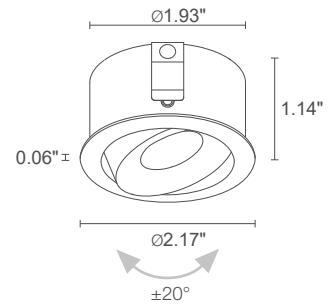

ESEM MID

ESEM MID 1.0

20°x45° optics

ESEM MID 1.1

POWER / POWER SUPPLY MODEL NO.	3W 350mA EM1031 ■ B White EM1031 ■ N Black EM1031 ■ A Anodized grey
LED COLOR	F - 2700K 5 - 3000K 9 - 4000K 0 - 5000K
OPTICS	S - 11° M - 22° L - 30° W - 20°x45°
LUMEN OUTPUT AT SOURCE	309 lm (3000K, 350mA)
DELIVERED LUMEN OUTPUT	220 lm (3000K, 350mA, 22°)
NO. AND TYPE OF LED	3 power LEDs 1/4 ANSI BIN, 50,000h L95 B10 (Ta 25°C)
MATERIAL	body and trim in aluminum
POWER SUPPLY UNIT	remote power supply required, not included
POWER CABLES	includes 4.92' PVC cable FROR 0.08" x 0.01" Ø0.14"
WIRING	series
MOUNTING	recessed (ceiling, wall, shelf)
NOTES	IP44 version available on request