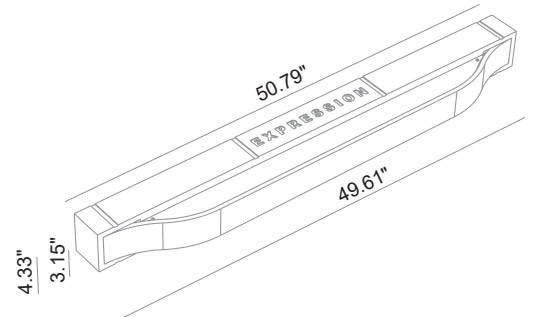

EXPRESSION MONO IP20

INDOOR

Fix (not adjustable) 0° - 0°

4.53" x 50.98"

Material : CALCYT® plaster

IMPRESSION
EXPRESSION

EXPRESSION MONO LED 3000LM		
REF N°	2700°K	3000°K
Remote	318 29 000	318 29 100
DIM 1-10V	318 65 000	318 65 100
Remote 350mA or Integral 120VAC/50Hz - 23.1W - 3000 lm@149°F - 3300 lm@77°F -  - - IP20 - CRI 80 parallel wiring -  - 1562°F © 4 SDCM - 4 Step MacAdam		

Ready for installation in solid walls
Optional plasterkit for installation into outer casing

PLASTERKIT EXPRESSION

REF N° 718 01 000 For mounting into outer casing

4.53" x 50.98". Housing: perforated aluminum