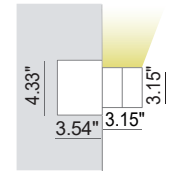

EXPRESSION MONO IP20

INDOOR

Fix (not adjustable) 0° - 0°

4.53" x 50.98"

Material : CALCYT® plaster

IMPRESSION
EXPRESSION

EXPRESSION MONO LED 3000LM		
REF N°	2700°K	3000°K
Remote	318 29 000	318 29 100
DIM 1-10V	318 65 000	318 65 100
Remote 350mA or Integral 120VAC/50Hz - 23.1W - 3000 lm@149°F - 3300 lm@77°F -  - - IP20 - CRI 80 parallel wiring -  - 1562°F © 4 SDCM - 4 Step MacAdam		

Ready for installation in solid walls
Optional plasterkit for installation into outer casing

PLASTERKIT EXPRESSION

REF N° 718 01 000 For mounting into outer casing

4.53" x 50.98". Housing: perforated aluminum