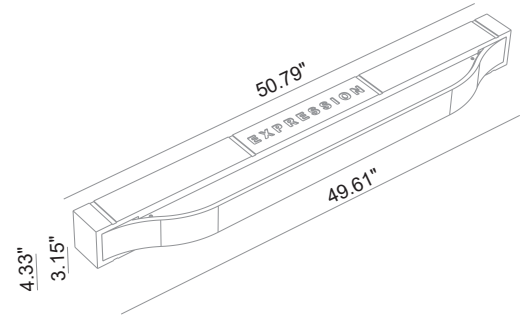

EXPRESSION DUO IP20

INDOOR

Fix (not adjustable) 0° - 0°

4.53" x 50.98"

Material : CALCYT® plaster

IMPRESSION
EXPRESSION

EXPRESSION DUO LED 3000LM

REF N°	2700°K	3000°K
Remote	319 29 000	319 29 100
DIM 1-10V	319 65 000	319 65 100

Remote 350mA or Integral 120VAC/50Hz
- 23.1W - 3000 lm@149°F - 3300 lm@77°F -
IP20 - CRI 80 parallel wiring - 0.2m -
1562°F © 4 SDCM - 4 Step MacAdam

Ready for installation in solid walls
Optional plasterkit for installation into outer casing

PLASTERKIT EXPRESSION

REF N° 718 01 000 For mounting into outer casing

4.53" x 50.98". Housing: perforated aluminum

designplan™ 

79 Trenton Avenue
Frenchtown, NJ 08825

Tel: (908) 996-7710
Fax: (908) 996-7042