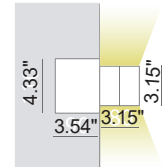

EXPRESSION DUO IP20

INDOOR

Fix (not adjustable) 0° - 0°

4.53" x 50.98"

Material : CALCYT® plaster

IMPRESSION
EXPRESSION

EXPRESSION DUO LED 3000LM

REF N°	2700°K	3000°K
Remote	319 29 000	319 29 100
DIM 1-10V	319 65 000	319 65 100

Remote 350mA or Integral 120VAC/50Hz
- 23.1W - 3000 lm@149°F - 3300 lm@77°F -
IP20 - CRI 80 parallel wiring - 0.2m -
1562°F © 4 SDCM - 4 Step MacAdam

Ready for installation in solid walls
Optional plasterkit for installation into outer casing

PLASTERKIT EXPRESSION

REF N° 718 01 000 For mounting into outer casing

4.53" x 50.98". Housing: perforated aluminum

designplan™ 

79 Trenton Avenue
Frenchtown, NJ 08825

Tel: (908) 996-7710
Fax: (908) 996-7042