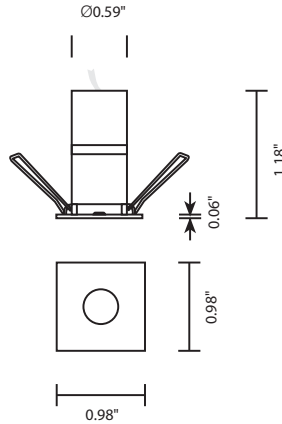

EYES I.3

Application	Task lighting for ceilings, brackets, niches and effect lighting
Installation	Indoor recessed spotlights
Mounting	Recessed with springs: recess hole \varnothing 0.71"; overall volume \varnothing 2.76"x3.54"
Material	Aluminium body, exterior frame in varnished brass, 0.06" thick
Finishes available	Chrome; Mat Nickel; Gold; White
N° and type of LED	1 power LED
Nom. power consumption	1W
Power supply	350mA
Power supply unit	Not included
Connection	In series; wired with a 4.92' cable
Total Delivered Lumens	41 lm (3000K 350mA)
Optics	Diffused; F
LED colour	White: Warm White (2700K); Warm White (3000K); Natural White (4000K); Cool White (5000K); Blue
IP	40

1W - 350mA

FQ1125 5 F E C Chromium Plated

LED COLOR OPTIC

5 - Warm White 3000K **F** - 25°

Job Name:

Fixture Type:

sales@designplan.com
www.designplan.com

79 Trenton Ave
Frenchtown, NJ 08825