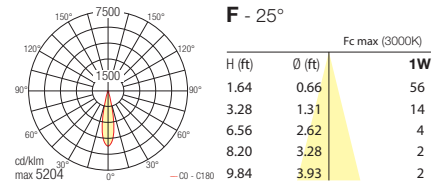

EYES I.3

Application	Task lighting for ceilings, brackets, niches and effect lighting
Installation	Indoor recessed spotlights
Mounting	Recessed with springs: recess hole \varnothing 0.71"; overall volume \varnothing 2.76"x3.54"
Material	Aluminium body, exterior frame in varnished brass, 0.06" thick
Finishes available	Chrome; Mat Nickel; Gold; White
N° and type of LED	1 power LED
Nom. power consumption	1W
Power supply	350mA
Power supply unit	Not included
Connection	In series; wired with a 4.92' cable
Total Delivered Lumens	41 lm (3000K 350mA)
Optics	Diffused; F
LED colour	White: Warm White (2700K); Warm White (3000K); Natural White (4000K); Cool White (5000K); Blue
IP	40

1W - 350mA

FQ1125 5 F E C Chromium Plated

LED COLOR OPTIC

5 - Warm White 3000K **F** - 25°

Job Name:

Fixture Type:

sales@designplan.com
www.designplan.com

79 Trenton Ave
Frenchtown, NJ 08825