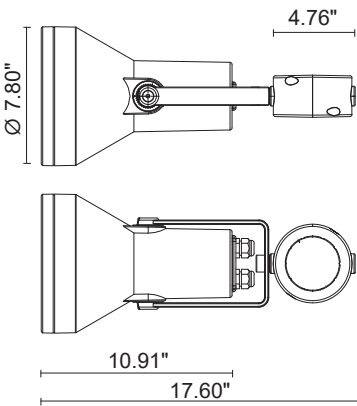

# FLASH POLE MAXI

Round pole-mounted floodlight for outdoor installation on a pole diam. 2.36" or 2.99" (pole by others). Phospho-chromatized and polyester powder coated die-cast copper-free aluminum body, tempered safety glass, molded silicone gasket and stainless steel screws. Clamp for pole diam 2.36" or 2.99" included. Built-in LED driver 120VAC 50-60Hz, with 8 CREE XP-G3 high-power LED. IP65 rating.

**Technical data**

IP Rating	IP65
IK Rating	IK09
Material	High corrosion resistance die-cast copper-free aluminum body
Coating	Polyester powder coating with phosphochromating pre-finish
Screws	Stainless steel
Transformer	Electronic power supply 120VAC 50-60Hz built-in
Gasket	Silicone rubber
Glass	Tempered
Cable gland	Double nickel-plated brass cable gland PG11
Power cable	9.84 ft. neoprene power cable included

805003P

805007P

AC-027P Anti-glare visor for Flash Maxi

Graduated stainless steel insert

805003P **SINGLE FLASH POLE MAXI** - 12W 120VAC 50-60HZ ELECTRONIC

light source	light beam options	lumen output (lm)	lumin. efficacy (lm/w)
<b>3000°K warm-white</b>			
high-power led	 10°	1,152	96.00
high-power led	 30°	1,095	91.25
high-power led	 45°	1,040	86.67
<b>4000°K neutral-white</b>			
high-power led	 10°	1,200	100.00
high-power led	 30°	1,140	95.00
high-power led	 45°	1,083	90.25

**Colors options**

-  Textured Gray  
RAL 9006
-  Anthracite Gray  
RAL 7016
-  Matte Black  
(on request)

**Technical data**

Wattage	12W
Light source	NR. 8 CREE "XP-G3" LED
Gross weight	8.8 lbs

POLE BY OTHERS