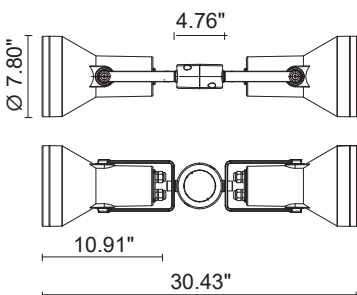

# FLASH POLE MAXI

Round pole-mounted floodlight for outdoor installation on a pole diam. 2.36" or 2.99" (pole by others). Phospho-chromatized and polyester powder coated die-cast copper-free aluminum body, tempered safety glass, molded silicone gasket and stainless steel screws. Clamp for pole diam 2.36" or 2.99" included. Built-in LED driver 120VAC 50-60Hz, with 8 CREE XP-G3 high-power LED. IP65 rating.

**Technical data**

IP Rating	IP65
IK Rating	IK09
Material	High corrosion resistance die-cast copper-free aluminum body
Coating	Polyester powder coating with phosphochromating pre-finish
Screws	Stainless steel
Transformer	Electronic power supply 120VAC 50-60Hz built-in
Gasket	Silicone rubber
Glass	Tempered
Cable gland	Double nickel-plated brass cable gland PG11
Power cable	9.84 ft. neoprene power cable included

805003P

805007P

AC-027P Anti-glare visor for Flash Maxi

Graduated stainless steel insert

805003P **SINGLE FLASH POLE MAXI** - 12W 120VAC 50-60HZ ELECTRONIC

light source	light beam options	lumen output (lm)	lumin. efficacy (lm/w)
<b>3000°K warm-white</b>			
high-power led	 10°	1,152	96.00
high-power led	 30°	1,095	91.25
high-power led	 45°	1,040	86.67
<b>4000°K neutral-white</b>			
high-power led	 10°	1,200	100.00
high-power led	 30°	1,140	95.00
high-power led	 45°	1,083	90.25