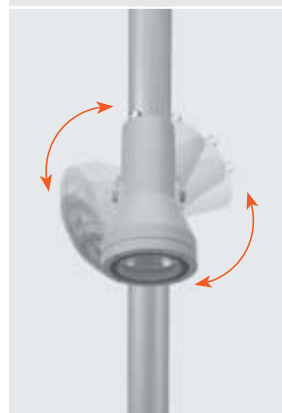

# FLASH POLE MAXI

Round pole-mounted floodlight for outdoor installation on a pole diam. 2.36" or 2.99" (pole by others). Phospho-chromatized and polyester powder coated die-cast copper-free aluminum body, tempered safety glass, molded silicone gasket and stainless steel screws. Clamp for pole diam 2.36" or 2.99" included. Built-in LED driver 120VAC 50-60Hz, with 8 CREE XP-G3 high-power LED. IP65 rating.

**Technical data**

IP Rating	IP65
IK Rating	IK09
Material	High corrosion resistance die-cast copper-free aluminum body
Coating	Polyester powder coating with phosphochromating pre-finish
Screws	Stainless steel
Transformer	Electronic power supply 120VAC 50-60Hz built-in
Gasket	Silicone rubber
Glass	Tempered
Cable gland	Double nickel-plated brass cable gland PG11
Power cable	9.84 ft. neoprene power cable included

805003P

805007P

AC-027P Anti-glare visor for Flash Maxi

Graduated stainless steel insert

805003P **SINGLE FLASH POLE MAXI** - 12W 120VAC 50-60HZ ELECTRONIC

light source	light beam options	lumen output (lm)	lumin. efficacy (lm/w)
<b>3000°K warm-white</b>			
high-power led	 10°	1,152	96.00
high-power led	 30°	1,095	91.25
high-power led	 45°	1,040	86.67
<b>4000°K neutral-white</b>			
high-power led	 10°	1,200	100.00
high-power led	 30°	1,140	95.00
high-power led	 45°	1,083	90.25