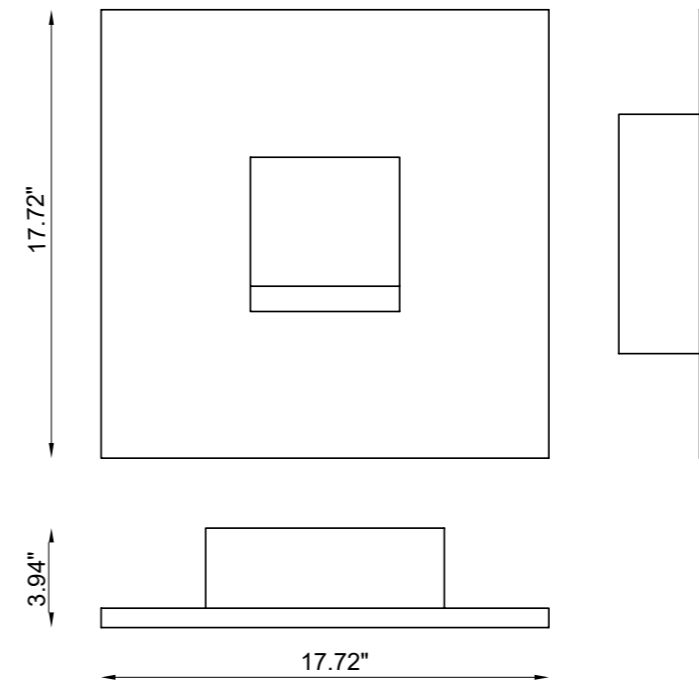

## TECHNICAL FEATURES

Code	BU2808.AC.US
Type	Wall lamp 
Material	AC: AirCoral®
Finishing	14: gold leaf (on request)
Absorption capacity*	228.51 ft <sup>2</sup>
Mounting	Wall mounting
IP rating	IP20
Control gear	Dimmable constant current
Lamp type	driver LED 350mA 
Lamp wattage	6.5W
Luminous efficacy	810 lm - 3000K
Light distribution	Wide beam 120°
Light color	White 3000K
CRI	>90

\* The absorption capacity per ft<sup>3</sup> calculated by the American organization TCNA (Tile Council of North America) is measured for an average room of 8.86' in height and therefore expressed in ft<sup>2</sup>