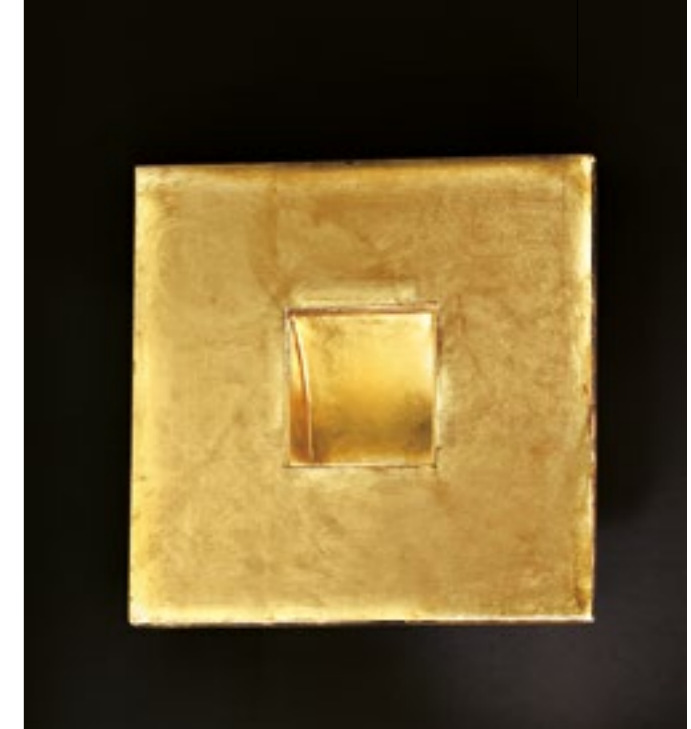

# FRAME

An indoor wall lamp with body in AirCoral® treatable with a variety of finishes, including “golden leaf”. A collaboration between Buzzi & Buzzi and Milan’s Brera Academy led to the creation of 12 “painted lights”. Light and art blend: 12 iconographic projects interpreted by artists of the Academy meet the neutral surface and the pure shape of Frame and, intimately, with its symbolic and structural values, giving life to real “illuminated” artworks to be placed inside the living space.

## TECHNICAL FEATURES

Code	BU2808.AC.US
Type	Wall lamp 
Material	AC: AirCoral®
Finishing	14: gold leaf (on request)
Absorption capacity*	228.51 ft <sup>2</sup>
Mounting	Wall mounting
IP rating	IP20
Control gear	Dimmable constant current
Lamp type	driver LED 350mA 
Lamp wattage	6.5W
Luminous efficacy	810 lm - 3000K
Light distribution	Wide beam 120°
Light color	White 3000K
CRI	>90