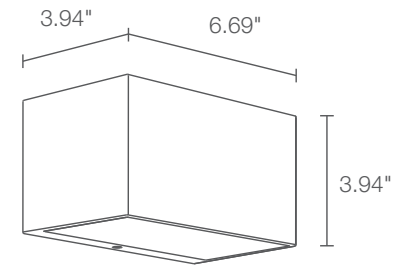

TECHNICAL DATA

Wattage / Input	10W, 16W (120-277VAC)
Power Supply	Integral (0-10V Dimming)
Construction	Body: Die-cast Aluminum Alloy EN AB 47100 Lens: Tempered, Serigraphed, Sandblasted Glass Cable: 1.0' with connection box
CCT	2700K, 3000K, 4000K
CRI	>80
Delivered Lumens	531 lm (3000K, 10W) 831 lm (3000K, 16W)
Efficacy	53.1 lm/W (3000K, 10W) 51.9 lm/W (3000K, 16W)
Optics	Diffuse
Finishes	4 Standard, Custom RAL (see below)
Fixture Dimensions	6.69" l x 3.94" w x 3.94" h
Fixture Weight	3.97 lbs
LED Source	Power LED Matrix
Lumen Maintenance	L80 >50,000hrs (Ta 25°C)
Color Consistency	1/4 ANSI BIN
Operating Temp.	-4°F to +113°F
IP Rating	IP65
Impact Rating	IK07

Fixture Dimensions