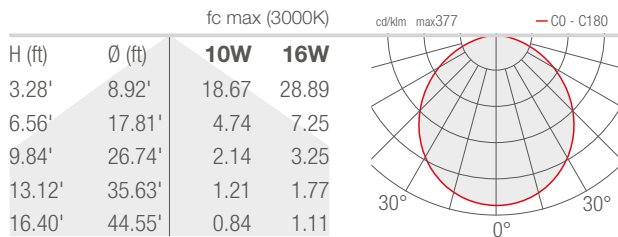

## PHOTOMETRIC DATA

Note all Photometry is 3000K

D - Diffuse

Job Name/Date:

Fixture Type Designation: