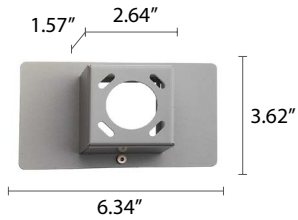

ACCESSORIES - Installation

WD0300__

Spacer

For Spacer include one of the below finishes:

E - White

F - Gray

H - Anthracite

T - Corten

C - Custom RAL (Consult factory)