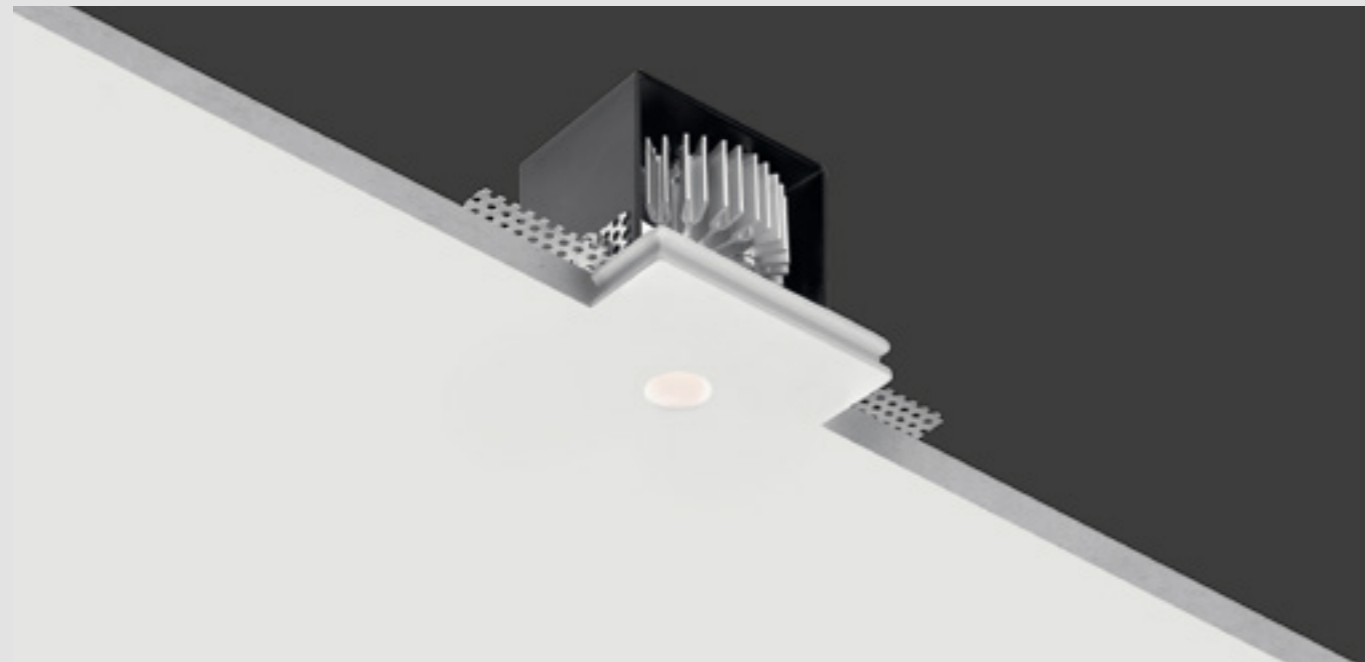

# GENIUS BASIC

The miniaturised version of Genius is now available with Genius Basic: a version with more compact dimensions, made in Coral®. A totally recessed luminaire for indoor use, Genius Basic satisfies Contract Business needs, with the usual technical reliability of Buzzi & Buzzi. An efficient product with high performances, able to achieve 660 lm emission from the usual 0.79" (20 mm) hole, but even more compact and installable in a cavity of only 3.15" (80 mm).

As in the whole Genius range, the Basic version has an electrical part which can be removed through the light hole, thanks to a mechanism that makes it easy to pull the LED light source out and replace it. The only visible aperture is the light emission hole measuring 0.79" (20 mm), so there is no need for any inspection hatch, nor for invasive maintenance operations.

## TECHNICAL FEATURES

Code	<b>BU1885.00</b> XX
Type	Downlight 90° 
Material	00: Coral®
Weight	1.43 lbs
Mounting	Ceiling recessed
IP rating	IP20
Control gear	Remote constant current electronic driver (not included)
Cut out for plasterboard	3.94" x 3.94"
Lamp type	LED 500mA 
Lamp wattage	4W
Luminous efficacy	63.3 lm/W - 3000K
Light distribution	Wide beam 24°
Light color	White 3000K White 2700K   4000K (on request)
Light hole	Ø 0.79"
CRI	>90