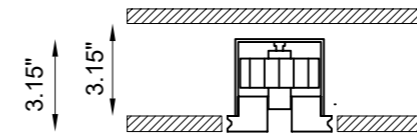

CODE COMPOSITION

BU1885.00 4 R 24 M _ WD

light color	
27	2700K
30	3000K
40	4000K

TECHNICAL FEATURES

Code	BU1885.00 XX
Type	Downlight 90°
Material	00: Coral®
Weight	1.43 lbs
Mounting	Ceiling recessed
IP rating	IP20
Control gear	Remote constant current electronic driver (not included)
Cut out for plasterboard	3.94" x 3.94"
Lamp type	LED 500mA
Lamp wattage	4W
Luminous efficacy	63.3 lm/W - 3000K
Light distribution	Wide beam 24°
Light color	White 3000K White 2700K | 4000K (on request)
Light hole	Ø 0.79"
CRI	>90