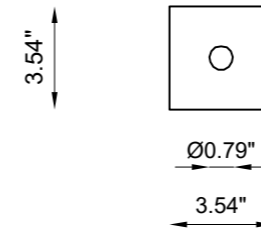

CODE COMPOSITION

BU1885.00 4 R 24 M _ WD

light color	
27	2700K
30	3000K
40	4000K

TECHNICAL FEATURES

Code	BU1885.00 XX
Type	Downlight 90°
Material	00: Coral®
Weight	1.43 lbs
Mounting	Ceiling recessed
IP rating	IP20
Control gear	Remote constant current electronic driver (not included)
Cut out for plasterboard	3.94" x 3.94"
Lamp type	LED 500mA
Lamp wattage	4W
Luminous efficacy	63.3 lm/W - 3000K
Light distribution	Wide beam 24°
Light color	White 3000K White 2700K | 4000K (on request)
Light hole	Ø 0.79"
CRI	>90