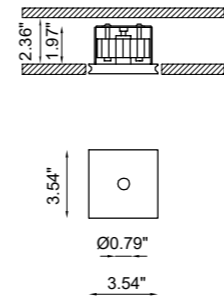

CODE COMPOSITION

BU1887.00 4 R 24 E _ WD	
	<i>light color</i>
27	2700K
30	3000K
40	4000K

example of code composition BU1887.00 4 R 24 E **30** WD

TECHNICAL FEATURES

Code	BU1887.00 XX
Type	Downlight 90°
Material	00: Coral®
Weight	1.43 lbs
Mounting	Ceiling recessed
IP rating	IP20
Control gear	Remote constant current electronic driver (not included)
Cut out for plasterboard	3.94" x 3.94"
Lamp type	LED 500mA Vf: 6.5 VDC
Lamp wattage	4W
Luminous efficacy	540 lm - 3000K
Light distribution	Wide beam 24°
Fitting	-
Light color	White 3000K White 2700K | 4000K (on request)
Light hole	Ø 0.79"
Voltage connection	By driver (optional)
CRI	>90

OPTIONAL ACCESSORIES

product code	optional code	description	info
1887.00 XX	BR1887LT	Brick box	Dimensions L: 7.68"; W: 4.13"; D: 4.33"