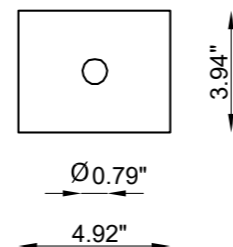

GENIUS BLACK

Genius Black is a total recessed indoor luminaire of AirCoral® installable on plasterboard or brick ceilings. The light emission hole, only 0.79" wide, is co-extruded with a black cylinder of anodized aluminium which elegantly embellishes a pure technical product. The anti-reflection effect of the black collar makes the luminaire an example of great, refined style: in fact, this characteristic enhances the aesthetics of the product, making Genius Black the ideal solution for environments that require elegance. The electrical part can be extracted directly from the emission hole with a simple hand gesture. This is possible thanks to the push-pull mechanism, which facilitates the eventual extraction and replacing of the LED source in case of maintaining.

79 Trenton Avenue
Frenchtown, NJ 08825

www.designplan.com

Tel: (908) 996-7710
Fax: (908) 996-7042

TECHNICAL FEATURES

Code	BU1871.AC.US
Type	Downlight 90° 
Material	AC: AirCoral®
Absorption capacity*	14.96 ft ²
Weight	1.76 lbs
Mounting	Ceiling recessed
IP rating	IP20
Control gear	Remote constant current electronic driver (not included)
Cut out for plasterboard	5.31" x 4.33"
Lamp type	LED 700 mA 
Lamp wattage	8.5W
Luminous efficacy	71.2 lm/W - 3000K
Light distribution	Wide beam 40°
Light color	White 3000K (2700K on request)
Light hole	Ø 0.79"
CRI	>90

* The absorption capacity per ft³ calculated by the American organization TCNA (Tile Council of North America) is measured for an average room of 8.86' in height and therefore expressed in ft²