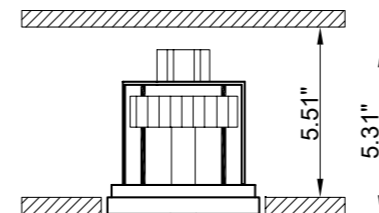

GENIUS BLACK

Genius Black is a total recessed indoor luminaire of AirCoral® installable on plasterboard or brick ceilings. The light emission hole, only 0.79" wide, is co-extruded with a black cylinder of anodized aluminium which elegantly embellishes a pure technical product. The anti-reflection effect of the black collar makes the luminaire an example of great, refined style: in fact, this characteristic enhances the aesthetics of the product, making Genius Black the ideal solution for environments that require elegance. The electrical part can be extracted directly from the emission hole with a simple hand gesture. This is possible thanks to the push-pull mechanism, which facilitates the eventual extraction and replacing of the LED source in case of maintaining.

79 Trenton Avenue
Frenchtown, NJ 08825

www.designplan.com

Tel: (908) 996-7710
Fax: (908) 996-7042

TECHNICAL FEATURES

Code	BU1871.AC.US
Type	Downlight 90° 
Material	AC: AirCoral®
Absorption capacity*	14.96 ft ²
Weight	1.76 lbs
Mounting	Ceiling recessed
IP rating	IP20
Control gear	Remote constant current electronic driver (not included)
Cut out for plasterboard	5.31" x 4.33"
Lamp type	LED 700 mA 
Lamp wattage	8.5W
Luminous efficacy	71.2 lm/W - 3000K
Light distribution	Wide beam 40°
Light color	White 3000K (2700K on request)
Light hole	Ø 0.79"
CRI	>90