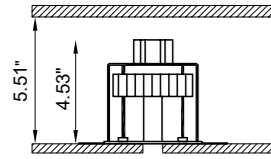

Genius Naked

Recessed

CODE COMPOSITION

BU1061 BL 4 R 40 E WD

	light color	
	27	2700K
	30	3000K
	40	4000K

example of code composition BU1061 BL 4 R 40 E 30 WD

TECHNICAL FEATURES

Code	BU1061 XX
Type	Downlight 90°
Material	Aluminum I Steel
Finishing	Black
Weight	1.43 lbs
Mounting	Ceiling recessed
IP rating	IP20
Insulation class	III
Control gear	Remote constant current electronic driver (not included)
Lamp type	LED 700mA Vf: 11.5 VDC
Lamp wattage	8.5W
Luminous efficacy	71.2 lm/W - 3000K
Light distribution	Wide beam 40°
Fitting	-
Light colour	White 3000K White 2700K I 4000K (on request)
Light hole	Ø 0.79"
Voltage connection	By driver (optional)
CRI	>90

Note Suitable for installation on surfaces max 0.79" deep.
This product could be ordered with IP65 protection grade