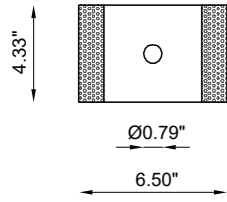

Genius Naked

Recessed

CODE COMPOSITION

BU1061 BL 4 R 40 E WD

	light color	
	27	2700K
	30	3000K
	40	4000K

example of code composition BU1061 BL 4 R 40 E 30 WD

TECHNICAL FEATURES

Code	BU1061 XX
Type	Downlight 90°
Material	Aluminum I Steel
Finishing	Black
Weight	1.43 lbs
Mounting	Ceiling recessed
IP rating	IP20
Insulation class	III
Control gear	Remote constant current electronic driver (not included)
Lamp type	LED 700mA Vf: 11.5 VDC
Lamp wattage	8.5W
Luminous efficacy	71.2 lm/W - 3000K
Light distribution	Wide beam 40°
Fitting	-
Light colour	White 3000K White 2700K I 4000K (on request)
Light hole	Ø 0.79"
Voltage connection	By driver (optional)
CRI	>90

Note Suitable for installation on surfaces max 0.79" deep.
This product could be ordered with IP65 protection grade