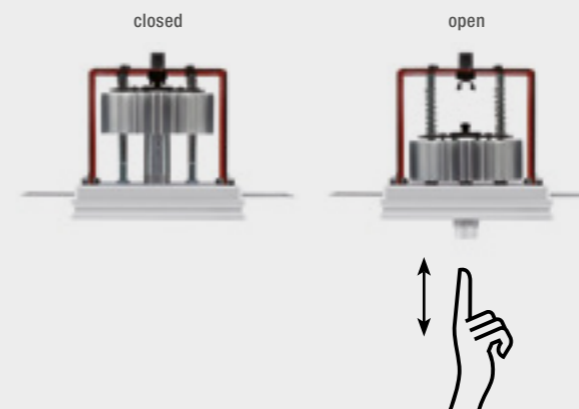

GENIUS NAKED

A BARE GENIUS SUITABLE FOR ANY SUPPORT AND MATERIAL.

Genius Naked is the evolution of the Genius family, extending the total surface integration concept to any material and context.

It is a totally recessed luminaire, for ceiling-mounted indoor installation, which can be installed from above on any surface: wood, cement, mirror, marble, industrial modules with a thickness from 0.2" (5 mm) to a maximum of 0.79" (20 mm). Genius Naked is designed to be glued to the top of the ceiling element.

The only visible part is the light emission hole of only 0.79" (20 mm), capable of generating a powerful light beam. In fact, the "Naked" version retains all the performances of the Genius, with the electrical part which can be removed through the light hole, thanks to a push-pull mechanism making it easy to pull the LED light source out and replace it, with no need for any inspection hatch, nor for invasive maintenance operations.

TOTALLY CONCEALED INSTALLATION WITH ANY MATERIAL

wood

marble

mirror

the lighting body is pre-mounted on the cladding panel

it can be installed on materials with a thickness from 0.2" (5 mm) to 0.79" (20 mm)

it is installed from above

0.79"

the only visible part is the emission hole of 0.79" (20 mm)

PUSH & PULL TECHNOLOGY

No need for an inspection hatch. The electrical part can be extracted straight from the light hole just with a simple manual gesture, thanks to the push-pull mechanism which makes it easy to extract and replace the LED source for maintenance purposes.