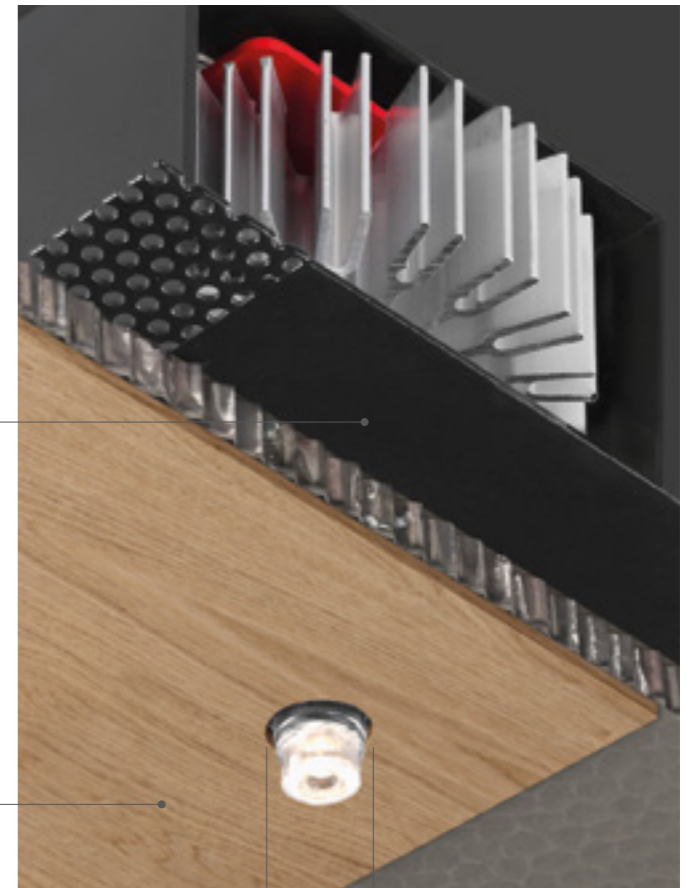

GENIUS NAKED

A BARE GENIUS SUITABLE FOR ANY SUPPORT AND MATERIAL.

Genius Naked is the evolution of the Genius family, extending the total surface integration concept to any material and context.

It is a totally recessed luminaire, for ceiling-mounted indoor installation, which can be installed from above on any surface: wood, cement, mirror, marble, industrial modules with a thickness from 0.2" (5 mm) to a maximum of 0.79" (20 mm). Genius Naked is designed to be glued to the top of the ceiling element.

The only visible part is the light emission hole of only 0.79" (20 mm), capable of generating a powerful light beam. In fact, the "Naked" version retains all the performances of the Genius, with the electrical part which can be removed through the light hole, thanks to a push-pull mechanism making it easy to pull the LED light source out and replace it, with no need for any inspection hatch, nor for invasive maintenance operations.

TOTALLY CONCEALED INSTALLATION WITH ANY MATERIAL

wood

marble

mirror

the lighting body is pre-mounted on the cladding panel

it can be installed on materials with a thickness from 0.2" (5 mm) to 0.79" (20 mm)

it is installed from above

0.79"

the only visible part is the emission hole of 0.79" (20 mm)

PUSH & PULL TECHNOLOGY

No need for an inspection hatch. The electrical part can be extracted straight from the light hole just with a simple manual gesture, thanks to the push-pull mechanism which makes it easy to extract and replace the LED source for maintenance purposes.