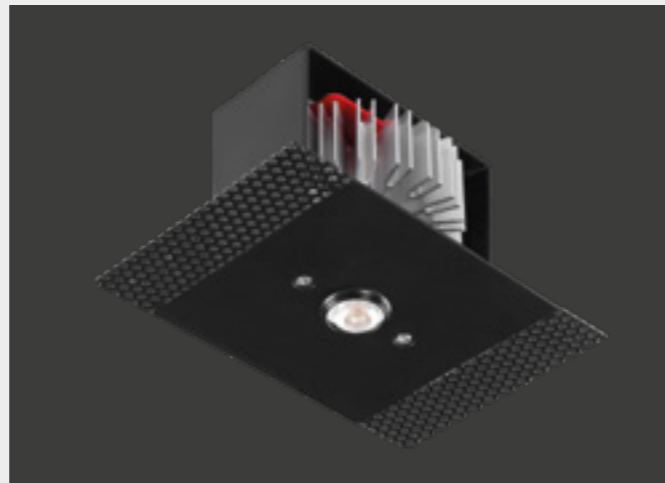

GENIUS NAKED

A BARE GENIUS SUITABLE FOR ANY SUPPORT AND MATERIAL.

Genius Naked is the evolution of the Genius family, extending the total surface integration concept to any material and context.

It is a totally recessed luminaire, for ceiling-mounted indoor installation, which can be installed from above on any surface: wood, cement, mirror, marble, industrial modules with a thickness from 0.2" (5 mm) to a maximum of 0.79" (20 mm). Genius Naked is designed to be glued to the top of the ceiling element.

The only visible part is the light emission hole of only 0.79" (20 mm), capable of generating a powerful light beam. In fact, the "Naked" version retains all the performances of the Genius, with the electrical part which can be removed through the light hole, thanks to a push-pull mechanism making it easy to pull the LED light source out and replace it, with no need for any inspection hatch, nor for invasive maintenance operations.

TOTALLY CONCEALED INSTALLATION WITH ANY MATERIAL

wood

marble

mirror

the lighting body is pre-mounted on the cladding panel

it can be installed on materials with a thickness from 0.2" (5 mm) to 0.79" (20 mm)

it is installed from above

0.79"

the only visible part is the emission hole of 0.79" (20 mm)

PUSH & PULL TECHNOLOGY

No need for an inspection hatch. The electrical part can be extracted straight from the light hole just with a simple manual gesture, thanks to the push-pull mechanism which makes it easy to extract and replace the LED source for maintenance purposes.