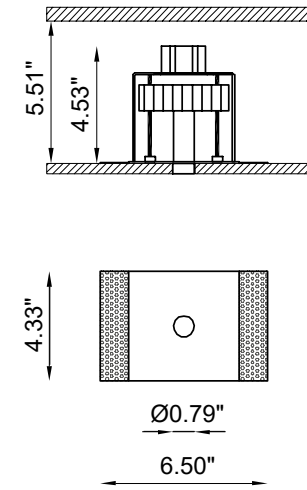

This product extends the concept of total surface integration, typical of Buzzi & Buzzi, to any material and context: in fact, it can also be installed **from above** on wood, cement, mirror, marble and industrial modules with a thickness of from 0.47" (12 mm) to a maximum of 0.79" (20 mm). The only visible part is the light emission hole measuring only 0.79" (20 mm), while the electrical part can be removed through the light hole, thanks to a push-pull mechanism making it easy to pull the LED light source out, with no need for any inspection hatch, nor for invasive maintenance operations.

### TECHNICAL FEATURES

Code	<b>BU2075 XX</b>
Type	Downlight 90° ▲
Material	Aluminum I Steel
Finishing	Black
Weight	1.43 lbs
Mounting	Ceiling recessed
IP rating	IP65
Insulation class	III
Control gear	Remote constant current electronic driver (not included)
Lamp type	LED 700mA ⚡ Vf: 11.5 VDC
Lamp wattage	8.5W
Luminous efficacy	71.3 lm/W - 3000K
Light distribution	Wide beam 40°
Fitting	-
Light colour	White 3000K White 2700K I 4000K (on request)
Light hole	Ø 0.79"
Voltage connection	By driver (optional)
CRI	>90
Note	Suitable for installation on surfaces max 0.79" deep.