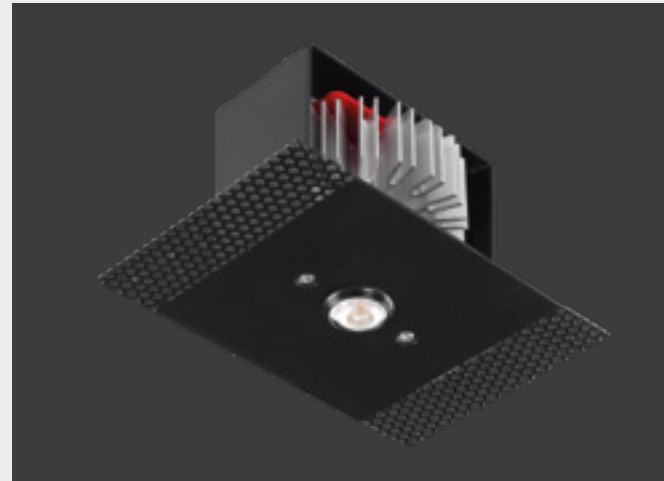

# GENIUS NAKED IP65

## A BARE GENIUS SUITABLE FOR ANY SUPPORT AND MATERIAL.

Genius Naked IP65 is a totally recessed ceiling-mounted luminaire, suitable for use outdoors and in very damp environments, thanks to its high IP65 protection level.

This product extends the concept of total surface integration, typical of Buzzi & Buzzi, to any material and context: in fact, it can also be installed **from above** on wood, cement, mirror, marble and industrial modules with a thickness of from 0.47" (12 mm) to a maximum of 0.79" (20 mm). The only visible part is the light emission hole measuring only 0.79" (20 mm), while the electrical part can be removed through the light hole, thanks to a push-pull mechanism making it easy to pull the LED light source out, with no need for any inspection hatch, nor for invasive maintenance operations.

### TECHNICAL FEATURES

Code	<b>BU2075 XX</b>
Type	Downlight 90° ▲
Material	Aluminum I Steel
Finishing	Black
Weight	1.43 lbs
Mounting	Ceiling recessed
IP rating	IP65
Insulation class	III
Control gear	Remote constant current electronic driver (not included)
Lamp type	LED 700mA ⚡ Vf: 11.5 VDC
Lamp wattage	8.5W
Luminous efficacy	71.3 lm/W - 3000K
Light distribution	Wide beam 40°
Fitting	-
Light colour	White 3000K White 2700K I 4000K (on request)
Light hole	Ø 0.79"
Voltage connection	By driver (optional)
CRI	>90
Note	Suitable for installation on surfaces max 0.79" deep.