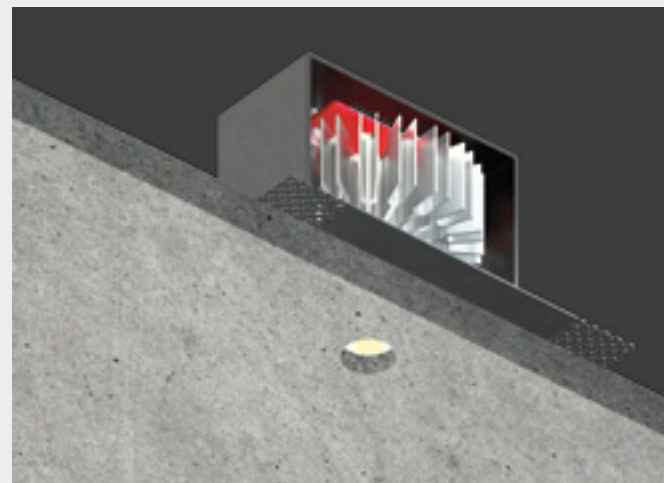

# GENIUS NAKED IP65

## A BARE GENIUS SUITABLE FOR ANY SUPPORT AND MATERIAL.

Genius Naked IP65 is a totally recessed ceiling-mounted luminaire, suitable for use outdoors and in very damp environments, thanks to its high IP65 protection level.

This product extends the concept of total surface integration, typical of Buzzi & Buzzi, to any material and context: in fact, it can also be installed **from above** on wood, cement, mirror, marble and industrial modules with a thickness of from 0.47" (12 mm) to a maximum of 0.79" (20 mm). The only visible part is the light emission hole measuring only 0.79" (20 mm), while the electrical part can be removed through the light hole, thanks to a push-pull mechanism making it easy to pull the LED light source out, with no need for any inspection hatch, nor for invasive maintenance operations.

### TECHNICAL FEATURES

Code	<b>BU2075 XX</b>
Type	Downlight 90° ▲
Material	Aluminum I Steel
Finishing	Black
Weight	1.43 lbs
Mounting	Ceiling recessed
IP rating	IP65
Insulation class	III
Control gear	Remote constant current electronic driver (not included)
Lamp type	LED 700mA ⚡ Vf: 11.5 VDC
Lamp wattage	8.5W
Luminous efficacy	71.3 lm/W - 3000K
Light distribution	Wide beam 40°
Fitting	-
Light colour	White 3000K White 2700K I 4000K (on request)
Light hole	Ø 0.79"
Voltage connection	By driver (optional)
CRI	>90
Note	Suitable for installation on surfaces max 0.79" deep.