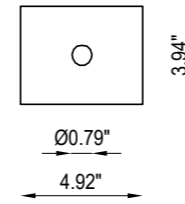

TECHNICAL FEATURES

Code	BU1951.CW
Type	Downlight 90°
Material	CW: Coral WaterOut® waterproof
Weight	1.76 lbs
Mounting	Ceiling recessed
IP rating	IP65
Control gear	Remote constant current electronic driver (not included)
Cut out for plasterboard	5.31" x 4.33"
Lamp type	LED 700mA ⚡
Lamp wattage	1 x 8.5W
Luminous efficacy	71.2 lm/W - 3000K
Light distribution	Wide beam 40°
Light color	White 3000K White 2700K 4000K (on request)
Light hole	∅ 0.79"
CRI	>80, >90 on request