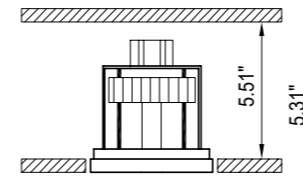

GENIUS ROUND IP65

Genius IP65 is a total recessed outdoor luminaire installable on plasterboard or brick ceilings. The protective IP65 satin lens on the light source, perfectly merges with the Coral WaterOut® body, making the product resistant to both dust and water. With the outdoor version, Genius' light knows no limits and can now discreetly impose itself in any kinds of environments. The electrical part can be extracted directly from the emission hole with a simple hand gesture. This is possible thanks to the push-pull mechanism, which facilitates the eventual extraction and replacing of the LED source in case of maintenance.

TECHNICAL FEATURES

Code	BU1951.CW
Type	Downlight 90°
Material	CW: Coral WaterOut® waterproof
Weight	1.76 lbs
Mounting	Ceiling recessed
IP rating	IP65
Control gear	Remote constant current electronic driver (not included)
Cut out for plasterboard	5.31" x 4.33"
Lamp type	LED 700mA ⚡
Lamp wattage	1 x 8.5W
Luminous efficacy	71.2 lm/W - 3000K
Light distribution	Wide beam 40°
Light color	White 3000K White 2700K 4000K (on request)
Light hole	∅ 0.79"
CRI	>80, >90 on request