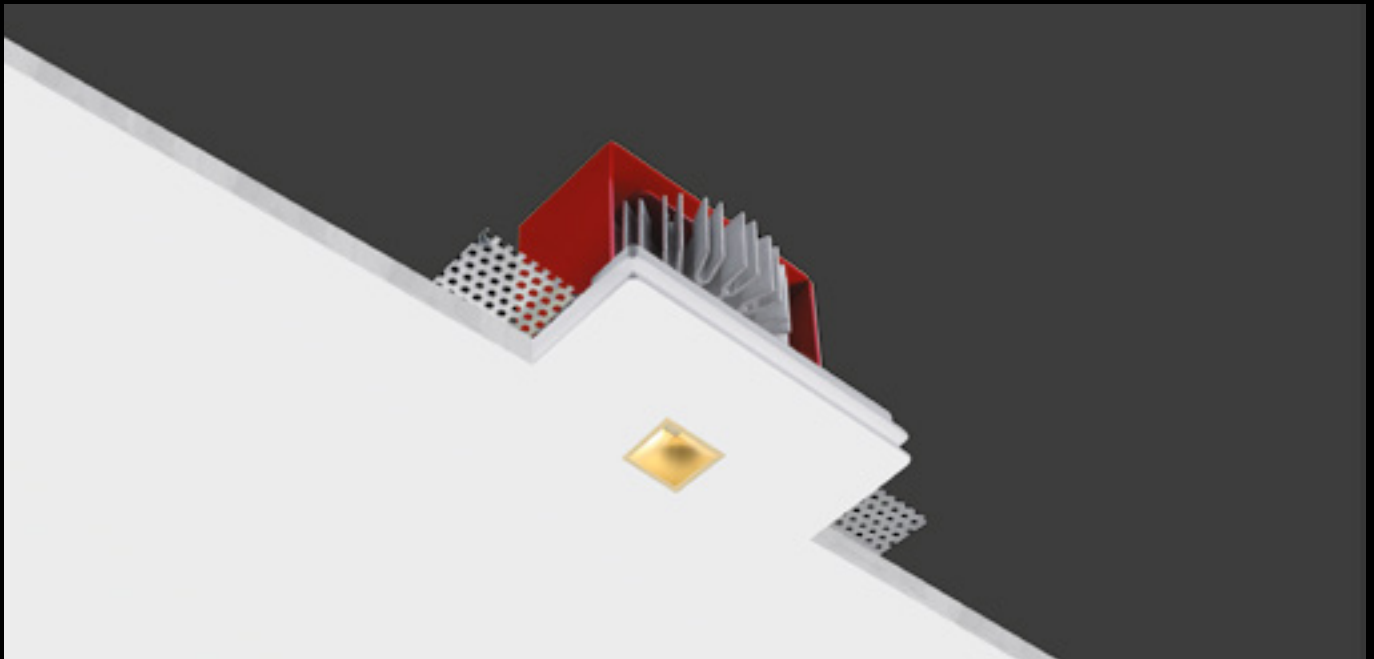

GENIUSQUARE BRASS

Geniusquare Brass is a totally recessed luminaire, with body made in AirCora®, ideal for indoor ceiling-mounted installations, both on drywall and bricks.

In this version, which retains all the features of the Genius line, the backing on the light emission hole is fitted with a brass insert which helps to spread light, generating a warmer tone and variegated shades suitable for relaxed ambience situations.

The electrical part can be removed through the light hole, thanks to a push-pull mechanism making it easy to pull the LED light source out and replace it.

The only visible aperture is the 0.79" x 0.79" outlet, with no need for any inspection hatch, nor for invasive maintenance operations.

Code	B1895.AC XX
Type	Downlight 90° 
Material	AC: AirCoral®
Absorption capacity*	4.56 ft²
Weight	1.76 lbs
Mounting	Ceiling recessed
IP rating	IP20
Control gear	Remote constant current electronic driver (not included)
Cut out for plasterboard	5.31" x 4.33"
Lamp type	LED 700 mA 
Lamp wattage	8.5W
Luminous efficacy	71.2 lm/W - 3000K
Light distribution	Wide beam 40°
Light color	White 3000K White 2700K 4000K (on request)
Light hole	0.79" x 0.79"
CRI	>90