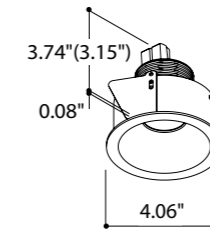

2.76"

exterior

Helax 70 Out

Private House Zedelgem

Helax SML Out Haloled

LUXEON M - 7.84W - 700mA DC - (11.2 Vf)

755 lumen 2700K CRI90

810 lumen 3000K CRI90

dimmiability: PWM/CCR

beam 36°

3.74"

Installation depth
3.35" hollow ceilings / 3.94" solid ceilings

finish	2700K	3000K
●	T249146	T249156
○	T249147	T249157

Family members:

3.74"

exterior