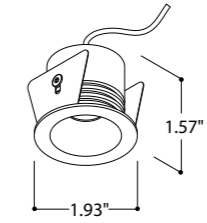

Private house Zedelgem

Mini Helax Out 400

LUXEON M - 3.82W - 350mA
 400 lumen 2700K CRI90
 429 lumen 3000K CRI90
 dimmability: PWM/CCR
 beam 36°

1.57"
 Installation depth 2.36"

finish	2700K	3000K
●	T178946	T178947
○	T178940	T178941

Family members:

4000K
 ON DEMAND

1.57"

exterior

Mini Helax Out

Private house

Helax SML Out Torsion

LUXEON M - 3.82W - 350mA DC - (10.95 Vf)
 400 lumen 2700K CRI90
 429 lumen 3000K CRI90
 dimmability: PWM/CCR
 beam 36°