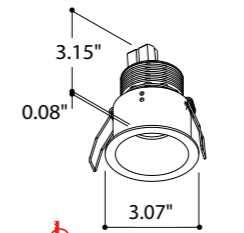

2.76"
Installation depth 3.35"

finish	2700K	3000K
●	T249016	T249026
○	T249017	T249027

4000K
ON DEMAND

IP 54 F 0.4