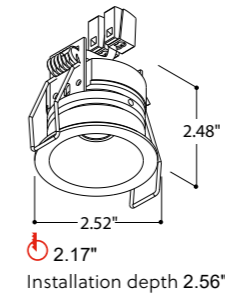

4000K
ON DEMAND