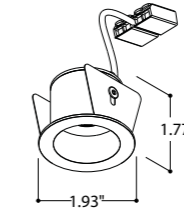

1.57"
Installation depth 2.36"

finish	2700K	3000K	1800K-3000K
○	T178930	T178931	T178927
●	T178936	T178937	T178928
+	Frame for plaster T178900		

IP54
see exterior

Family members:

4000K
ON DEMAND