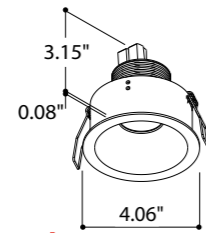

IP54
 see exterior

4000K
 ON DEMAND

2.76"

downlights

Helax 70

Helax SML Haloled Torsion

LUXEON M - 7.84W - 700mA
 755 lumen 2700K CRI90
 810 lumen 3000K CRI90
 dimmability: PWM/CCR
 beam 36°

3.74"
 Installation depth 3.35"