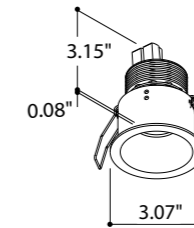

Mini Helax

Private house Ardoois

Helax SML Torsion

LUXEON M - 3.82W - 350mA
 400 lumen 2700K CRI90
 429 lumen 3000K CRI90
 dimmability: PWM/CCR
 beam 36°

2.17"
 Installation depth 2.56"

finish	2700K	3000K
○	T178447	T178457
●	T178426	T178436
+ Frame for plaster	T178000	

Family members:

Private house Ardoois

Helax 70 Haloed Torsion

LUXEON M - 7.84W - 700mA
 755 lumen 2700K CRI90
 810 lumen 3000K CRI90
 dimmability: PWM/CCR
 beam 36°

2.76"
 Installation depth 3.35"

finish	2700K	3000K
○	T248017	T248027
●	T248016	T248026
+ Frame for plaster	T498100	

IP54
 see exterior

4000K
 ON DEMAND

2.76"

downlights

Helax 70

Helax SML Haloled Torsion

LUXEON M - 7.84W - 700mA
 755 lumen 2700K CRI90
 810 lumen 3000K CRI90
 dimmability: PWM/CCR
 beam 36°

3.74"
 Installation depth 3.35"