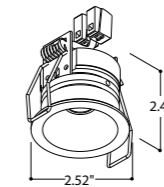

Mini Helax

Private house Ardoois

Helax SML Torsion

LUXEON M - 3.82W - 350mA
 400 lumen 2700K CRI90
 429 lumen 3000K CRI90
 dimmability: PWM/CCR
 beam 36°

2.17"
 Installation depth 2.56"

finish	2700K	3000K
○	T178447	T178457
●	T178426	T178436
+ Frame for plaster	T178000	