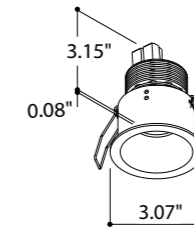

Helax SML Torsion

LUXEON M - 3.82W - 350mA
 400 lumen 2700K CRI90
 429 lumen 3000K CRI90
 dimmability: PWM/CCR
 beam 36°

2.17"
 Installation depth 2.56"

finish	2700K	3000K
○	T178447	T178457
●	T178426	T178436
+	Frame for plaster	T178000

Family members:

Private house Ardoois

Helax 70 Haloed Torsion

LUXEON M - 7.84W - 700mA
 755 lumen 2700K CRI90
 810 lumen 3000K CRI90
 dimmability: PWM/CCR
 beam 36°

2.76"
 Installation depth 3.35"

finish	2700K	3000K
○	T248017	T248027
●	T248016	T248026
+ Frame for plaster	T498100	

IP54
 see exterior

4000K
 ON DEMAND

2.76"

downlights

Helax 70

Helax SML Haloed Torsion

LUXEON M - 7.84W - 700mA
 755 lumen 2700K CRI90
 810 lumen 3000K CRI90
 dimmability: PWM/CCR
 beam 36°

3.74"
 Installation depth 3.35"