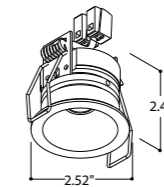

Helax SML Torsion

LUXEON M - 3.82W - 350mA
 400 lumen 2700K CRI90
 429 lumen 3000K CRI90
 dimmability: PWM/CCR
 beam 36°

2.17"
 Installation depth 2.56"

finish	2700K	3000K
○	T178447	T178457
●	T178426	T178436
+	Frame for plaster	T178000