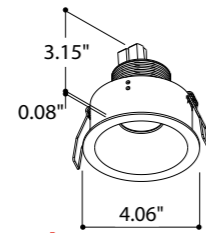

IP54
 see exterior

4000K
 ON DEMAND

2.76"

downlights

Helax 70

Helax SML Haloed Torsion

LUXEON M - 7.84W - 700mA
 755 lumen 2700K CRI90
 810 lumen 3000K CRI90
 dimmability: PWM/CCR
 beam 36°

3.74"
 Installation depth 3.35"