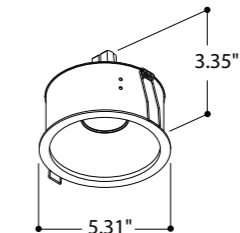

Helax SML Torsion Beaufort²

CITIZEN - 18W - 500 mA
2000 lumen 2700K CRI90
2000 lumen 3000K CRI90
2000 lumen 4000K CRI90
dimmability: PWM/CCR

5.00"
Installation depth 3.54"

finish	2700K		3000K		4000K	
	35°	70°	35°	70°	35°	70°
○	T471047	T471027	T471077	T471037	T471057	T471017
●	T471046	T471026	T471076	T471036	T471056	T471016