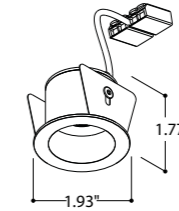

1.57"
Installation depth 2.36"

Family members: