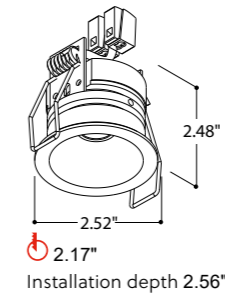

Family members:

4000K ON DEMAND

Private house

Helax SML Out Torsion

LUXEON M - 3.82W - 350mA DC - (10.95 Vf)
 400 lumen 2700K CRI90
 429 lumen 3000K CRI90
 dimmability: PWM/CCR
 beam 36°

finish	2700K	3000K	
●	T178626	T178636	IP 54
○	T178647	T178657	
☒ ●	T178735	T178736	IP 65
☒ ○	T178756	T178757	

Family members:

3.74"

exterior

Helax SML Out Haloled