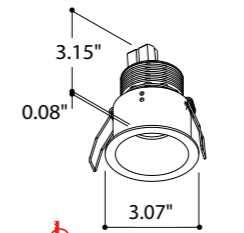

4000K
ON DEMAND

Private House Brugge

Helax 70 Out Haloed Torsion

LUXEON M - 7.84W - 700mA DC - (11.2 Vf)

755 lumen 2700K CRI90

810 lumen 3000K CRI90

dimmiability: PWM/CCR

beam 36°

Family members:

3.74"

exterior

Helax SML Out Haloled