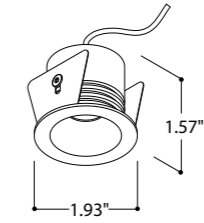

Private house Zedelgem

Mini Helax Out 400

LUXEON M - 3.82W - 350mA
 400 lumen 2700K CRI90
 429 lumen 3000K CRI90
 dimmability: PWM/CCR
 beam 36°

1.57"
 Installation depth 2.36"

finish	2700K	3000K
●	T178946	T178947
○	T178940	T178941

Family members:

4000K ON DEMAND

Private house

Helax SML Out Torsion

LUXEON M - 3.82W - 350mA DC - (10.95 Vf)
 400 lumen 2700K CRI90
 429 lumen 3000K CRI90
 dimmability: PWM/CCR
 beam 36°

finish	2700K	3000K	
●	T178626	T178636	IP 54
○	T178647	T178657	
☒ ●	T178735	T178736	IP 65
☒ ○	T178756	T178757	

LUXEON M - 7.84W - 700mA DC - (11.2 Vf)

755 lumen 2700K CRI90

810 lumen 3000K CRI90

dimmiability: PWM/CCR

beam 36°

3.74"

Installation depth
3.35" hollow ceilings / 3.94" solid ceilings

finish	2700K	3000K
●	T249146	T249156
○	T249147	T249157

Family members:

3.74"

exterior

Helax SML Out Haloled