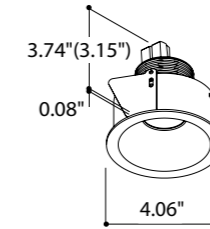

2.76"
Installation depth 3.35"

finish	2700K	3000K
●	T249016	T249026
○	T249017	T249027

4000K
ON DEMAND

2.76"

exterior

Helax 70 Out

Private House Zedelgem

Helax SML Out Haloled

LUXEON M - 7.84W - 700mA DC - (11.2 Vf)

755 lumen 2700K CRI90

810 lumen 3000K CRI90

dimmiability: PWM/CCR

beam 36°

3.74"

Installation depth
3.35" hollow ceilings / 3.94" solid ceilings

finish	2700K	3000K
●	T249146	T249156
○	T249147	T249157

Family members:

3.74"

exterior

Helax SML Out Haloled