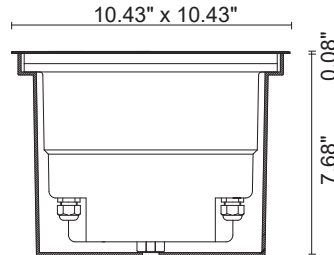

**Technical features**

**Technical data**

Wattage	44W
IP Rating	IP67
IK Rating	IK10
Material	High corrosion resistance die-cast copper-free aluminum body
Trim	Stainless steel AISI 304
Coating	Polyester powder coating with phosphocromating pre-finish
Light source	NR. 16 CREE "XP-L" LED
Screws	Stainless steel
Transformer	Electronic power supply 120VAC 50-60Hz built-in
Static weight resistance	Max 11,000 lbs
Gasket	Silicone rubber
Glass	Tempered
Cable gland	Double M20
Adjustable	+/- 15 degrees
Power cable	3.28' neoprene power cable included
Gross weight	12.6 lbs
Included	Polypropilene recessing box included

# HYDROQUADRO MAXI PRO

Square ground-recessed luminaire for outdoor installation, Phospho-chromatised and polyester powder coated die-cast copper-free aluminum body and stainless steel AISI 304 frame, tempered safety glass, molded silicone gasket. Built-in LED driver 120VAC 50-60Hz, with 16 CREE XP-L LED. IP67 rating.

HOLE FOR RECESSING 10.12" x 10.12"

light source*	light beam options	lumen output (lm)	lumin. efficacy (lm/w)
<b>3000°K warm-white</b>			
high-power led	 10°	3,920	89.10
high-power led	 30°	3,720	84.55
high-power led	 45°	3,540	80.45