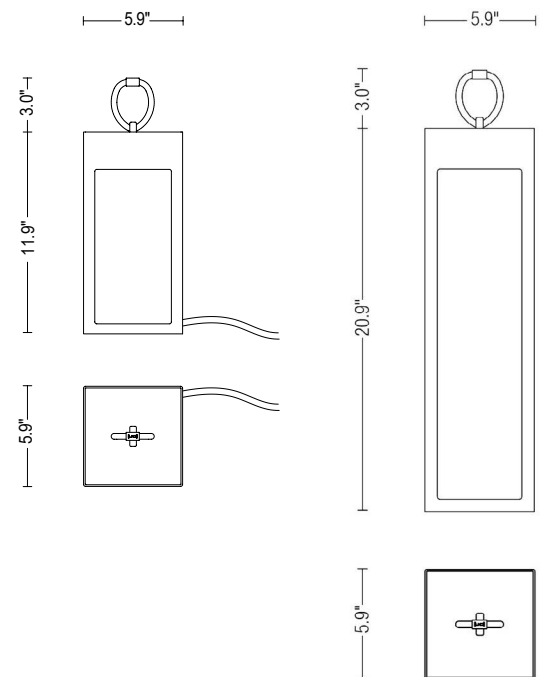

## TECHNICAL DATA

<b>LED Wattage / Total</b>	10W LED, 12.5W total (standard version) 4W LED, 4W total (rechargeable version)
<b>Power Supply</b>	Integral 120-277VAC - 0-10V Dimming
<b>Construction</b>	Body: Die-Cast and Extruded Aluminum Lens: Opal Polycarbonate Handle: Red Leather with Chromed Elements
<b>CCT</b>	3000K
<b>BUG Rating</b>	B0-U1-G0
<b>CRI</b>	>90
<b>Delivered Lumens</b>	700 lm (3000K) 220 lm (rechargeable version)
<b>Efficacy</b>	56 lm/W (3000K) 55 lm/W (rechargeable version)
<b>Optics</b>	Diffuse
<b>Finishes</b>	4 Standard, See Below
<b>Fixture Dimensions</b>	5.91" x 5.91" x 11.9" OR 20.9" h 3.0" handle
<b>Lumen Maintenance</b>	L70 >50,000hrs (Ta 40°C)
<b>Color Consistency</b>	3-Step MacAdam
<b>IP Rating</b>	IP65
<b>Impact Resistance</b>	IK08

Fixture Dimensions

## ORDERING INFORMATION

Example: LN75PORDHBBZV.US. Accessories / Power Supplies ordered separately.

		<b>US</b>
<b>Model No.</b>	<b>Finish</b>	<b>US</b>
LN70PORDHBBZ (standard - 11.9" h)	L - Graphite	
LN70PORDHB40 (rechargeable - 11.9" h)	V - Oxide	
LN75PORDHBBZ (standard - 20.9" h)	U - White	
LN75PORDHB40 (rechargeable - 20.9" h)	G - Black	
Rechargeable version comes with 3.7 VDC Li-Ion battery & charging port: USB TYPE-C 5 VDC-1A 3 (charger sold separately - see page 2)		H - Gray