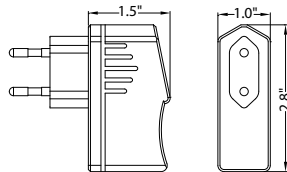

ACCESSORIES

LN0409BT051

USB Charger
for Rechargeable Version

Job Name/Date:

Fixture Type Designation: