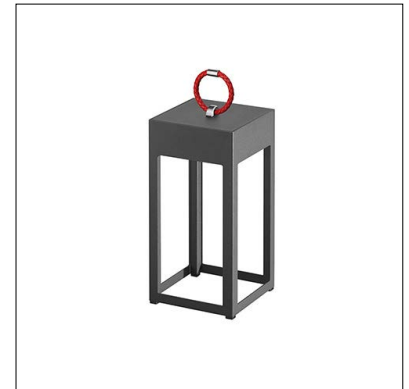

# I-Lantern (Garden Lamp)

I-Lantern is an IP65-rated luminaire that can be used as a bollard, a garden lamp or wall-mounted. The i-Lantern garden lamp comes in 2 sizes and is suitable for outdoor installations in parks and gardens. The portable i-Lantern is fitted with a red leather handle, which allows for moving and positioning the device in its desired location. Available in a rechargeable version with 3 hours of power.

## TECHNICAL DATA

<b>LED Wattage / Total</b>	10W LED, 12.5W total (standard version) 4W LED, 4W total (rechargeable version)
<b>Power Supply</b>	Integral 120-277VAC - 0-10V Dimming
<b>Construction</b>	Body: Die-Cast and Extruded Aluminum Lens: Opal Polycarbonate Handle: Red Leather with Chromed Elements
<b>CCT</b>	3000K
<b>BUG Rating</b>	B0-U1-G0
<b>CRI</b>	>90
<b>Delivered Lumens</b>	700 lm (3000K) 220 lm (rechargeable version)
<b>Efficacy</b>	56 lm/W (3000K) 55 lm/W (rechargeable version)
<b>Optics</b>	Diffuse
<b>Finishes</b>	4 Standard, See Below
<b>Fixture Dimensions</b>	5.91" x 5.91" x 11.9" OR 20.9" h 3.0" handle
<b>Lumen Maintenance</b>	L70 >50,000hrs (Ta 40°C)
<b>Color Consistency</b>	3-Step MacAdam
<b>IP Rating</b>	IP65
<b>Impact Resistance</b>	IK08

## ORDERING INFORMATION

Example: LN75PORDHBBZV.US. Accessories / Power Supplies ordered separately.

		<b>US</b>
<b>Model No.</b>	<b>Finish</b>	<b>US</b>
LN70PORDHBBZ (standard - 11.9" h)	L - Graphite	
LN70PORDHB40 (rechargeable - 11.9" h)	V - Oxide	
LN75PORDHBBZ (standard - 20.9" h)	U - White	
LN75PORDHB40 (rechargeable - 20.9" h)	G - Black	
Rechargeable version comes with 3.7 VDC Li-Ion battery & charging port: USB TYPE-C 5 VDC-1A 3 (charger sold separately - see page 2)		H - Gray