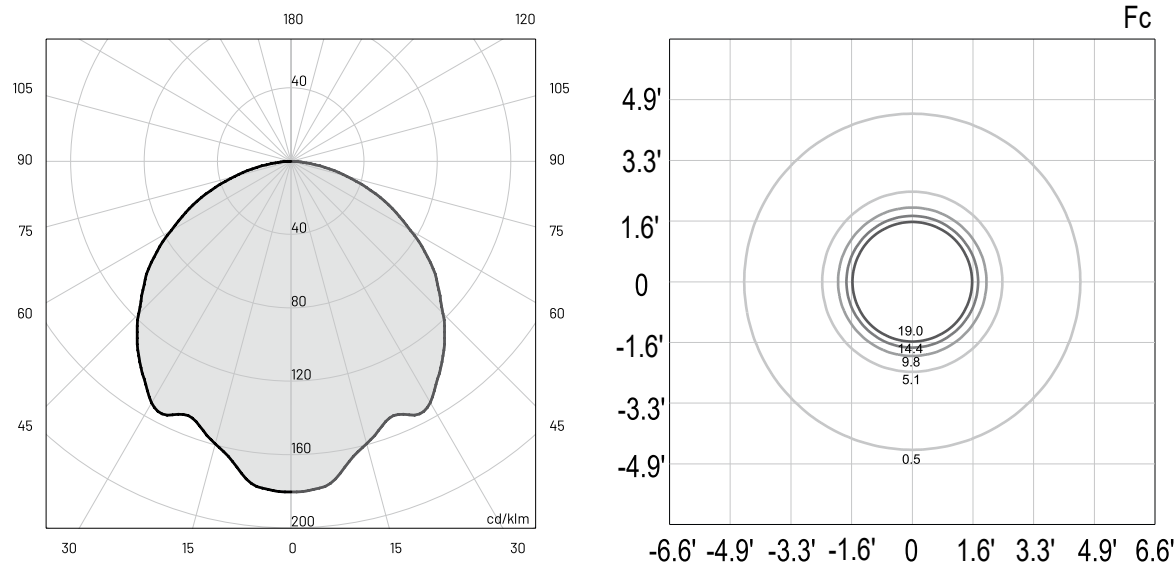

## TECHNICAL DATA

<b>LED Wattage / Total</b>	10W LED, 12.5W total (standard version) 4W LED, 4W total (rechargeable version)
<b>Power Supply</b>	Integral 120-277VAC - 0-10V Dimming
<b>Construction</b>	Body: Die-Cast and Extruded Aluminum Lens: Opal Polycarbonate Handle: Red Leather with Chromed Elements
<b>CCT</b>	3000K
<b>BUG Rating</b>	B0-U1-G0
<b>CRI</b>	>90
<b>Delivered Lumens</b>	700 lm (3000K) 220 lm (rechargeable version)
<b>Efficacy</b>	56 lm/W (3000K) 55 lm/W (rechargeable version)
<b>Optics</b>	Diffuse
<b>Finishes</b>	4 Standard, See Below
<b>Fixture Dimensions</b>	5.91" x 5.91" x 11.9" OR 20.9" h 3.0" handle
<b>Lumen Maintenance</b>	L70 >50,000hrs (Ta 40°C)
<b>Color Consistency</b>	3-Step MacAdam
<b>IP Rating</b>	IP65
<b>Impact Resistance</b>	IK08

Fixture Dimensions

## PHOTOMETRIC DATA

Note: All photometric data is 3000K