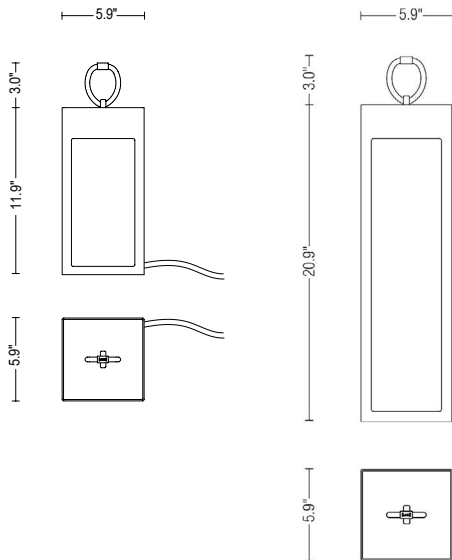

Fixture Dimensions - See page 2

## ORDERING INFORMATION

Example: LN75PORDHBBZV.US. Accessories / Power Supplies ordered separately.

	<b>D</b>				<b>US</b>
<b>Model No.</b>	<b>Optics</b>	<b>CCT</b>	<b>Power</b>	<b>Finish</b>	<b>US</b>
LN70POR - 11.9" height LN75POR - 20.9" height	D - Diffuse	Y - 2700K H - 3000K	BBZ - standard version B40 - rechargeable version	L - Graphite V - Oxide U - White G - Black H - Gray	
<i>NOTE: Rechargeable version comes with 3.7 VDC Li-Ion battery &amp; charging port: USB TYPE-C 5 VDC-1A 3 (charger sold separately - see page 2)</i>					

## FIXTURE DIMENSIONS