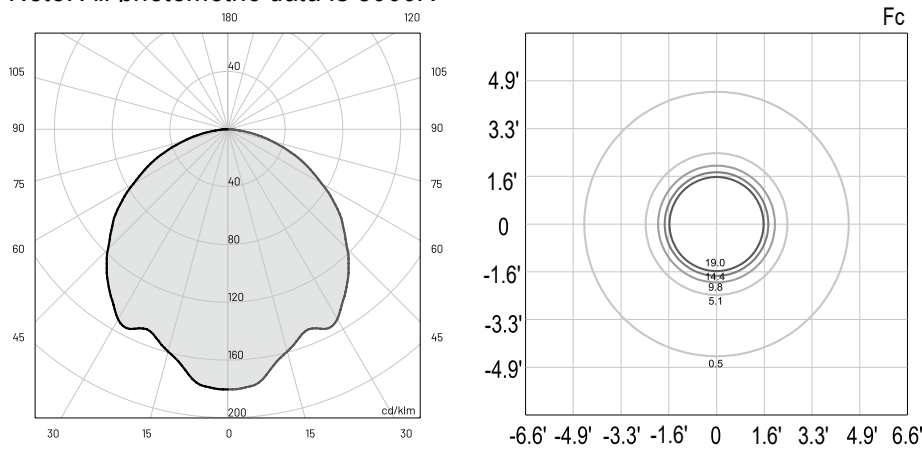

## FIXTURE DIMENSIONS

## PHOTOMETRIC DATA

Note: All photometric data is 3000K