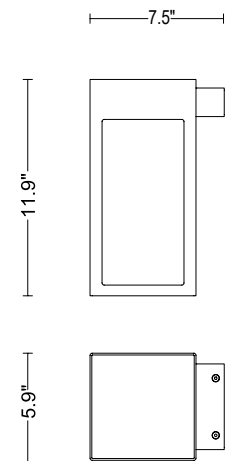

TECHNICAL DATA

LED Wattage / Total	10W LED, 12.5W total
Power Supply	Integral 120-277VAC - 0-10V Dimming
Construction	Body: Die-Cast and Extruded Aluminum Lens: Opal Polycarbonate
CCT	3000K
BUG Rating	B0-U1-G0
CRI	>90
Delivered Lumens	700 lm (12.5W - 3000K)
Efficacy	56 lm/W (12.5W - 3000K)
Optics	Diffused
Finishes	5 Standard, See Below
Fixture Dimensions	5.91" x 7.50" x 11.9" h
Lumen Maintenance	L70 >50,000hrs (Ta 40°C)
Color Consistency	3-Step MacAdam
IP Rating	IP65
Impact Resistance	IK08

Fixture Dimensions

ORDERING INFORMATION

Example: LN70PARDHB10V.US. Power Supplies ordered separately.

LN70PARDHB10		US
Model No.	Finish	
LN70PARDHB10 - 12.5W	L - Graphite	US
	V - Oxide	
	U - White	
	G - Black	
	H - Gray	

Job Name/Date:

Fixture Type Designation:

PHOTOMETRIC DATA

Note: All photometric data is 3000K

MOUNTING - Included

Job Name/Date:

Fixture Type Designation: