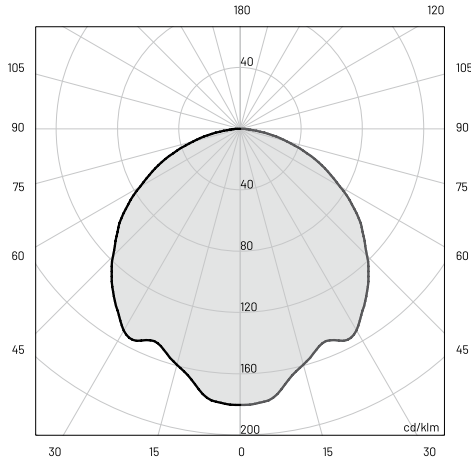

TECHNICAL DATA

LED Wattage / Total	10W LED, 12.5W total
Power Supply	Integral 120-277VAC - 0-10V Dimming
Construction	Body: Die-Cast and Extruded Aluminum Lens: Opal Polycarbonate
CCT	3000K
BUG Rating	B0-U1-G0
CRI	>90
Delivered Lumens	700 lm (12.5W - 3000K)
Efficacy	56 lm/W (12.5W - 3000K)
Optics	Diffused
Finishes	5 Standard, See Below
Fixture Dimensions	5.91" x 7.50" x 11.9" h
Lumen Maintenance	L70 >50,000hrs (Ta 40°C)
Color Consistency	3-Step MacAdam
IP Rating	IP65
Impact Resistance	IK08

Fixture Dimensions

ORDERING INFORMATION

Example: LN70PARDHB10V.US. Power Supplies ordered separately.

LN70PARDHB10		US
Model No.	Finish	
LN70PARDHB10 - 12.5W	L - Graphite	US
	V - Oxide	
	U - White	
	G - Black	
	H - Gray	

Job Name/Date:

Fixture Type Designation:

PHOTOMETRIC DATA

Note: All photometric data is 3000K

MOUNTING - Included

Job Name/Date:

Fixture Type Designation: