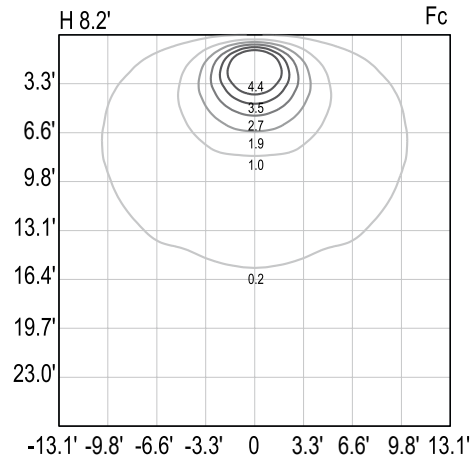

TECHNICAL DATA

LED Wattage / Total	10W LED, 12.5W total
Power Supply	Integral 120-277VAC - 0-10V Dimming
Construction	Body: Die-Cast and Extruded Aluminum Lens: Opal Polycarbonate
CCT	3000K
BUG Rating	B0-U1-G0
CRI	>90
Delivered Lumens	700 lm (12.5W - 3000K)
Efficacy	56 lm/W (12.5W - 3000K)
Optics	Diffused
Finishes	5 Standard, See Below
Fixture Dimensions	5.91" x 7.50" x 11.9" h
Lumen Maintenance	L70 >50,000hrs (Ta 40°C)
Color Consistency	3-Step MacAdam
IP Rating	IP65
Impact Resistance	IK08

Fixture Dimensions

ORDERING INFORMATION

Example: LN70PARDHB10V.US. Power Supplies ordered separately.

LN70PARDHB10		US
Model No.	Finish	
LN70PARDHB10 - 12.5W	L - Graphite	US
	V - Oxide	
	U - White	
	G - Black	
	H - Gray	

Job Name/Date:

Fixture Type Designation:

PHOTOMETRIC DATA

Note: All photometric data is 3000K

MOUNTING - Included

Job Name/Date:

Fixture Type Designation: