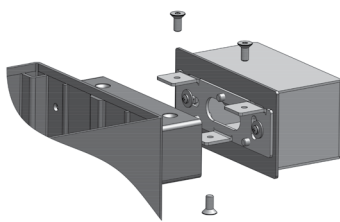

TECHNICAL DATA

LED Wattage / Total	10W LED, 12.5W total
Power Supply	Integral 120-277VAC - 0-10V Dimming
Construction	Body: Die-Cast and Extruded Aluminum Lens: Opal Polycarbonate
CCT	3000K
BUG Rating	B0-U1-G0
CRI	>90
Delivered Lumens	700 lm (12.5W - 3000K)
Efficacy	56 lm/W (12.5W - 3000K)
Optics	Diffused
Finishes	5 Standard, See Below
Fixture Dimensions	5.91" x 7.50" x 11.9" h
Lumen Maintenance	L70 >50,000hrs (Ta 40°C)
Color Consistency	3-Step MacAdam
IP Rating	IP65
Impact Resistance	IK08

Job Name/Date:

Fixture Type Designation:

PHOTOMETRIC DATA

Note: All photometric data is 3000K

MOUNTING - Included

Job Name/Date:

Fixture Type Designation: