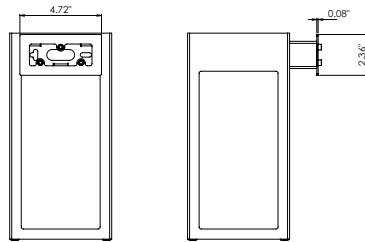

TECHNICAL DATA

LED Wattage / Total	10W LED, 12.5W total
Power Supply	Integral 120-277VAC - 0-10V Dimming
Construction	Body: Die-Cast and Extruded Aluminum Lens: Opal Polycarbonate
CCT	3000K
BUG Rating	B0-U1-G0
CRI	>90
Delivered Lumens	700 lm (12.5W - 3000K)
Efficacy	56 lm/W (12.5W - 3000K)
Optics	Diffused
Finishes	5 Standard, See Below
Fixture Dimensions	5.91" x 7.50" x 11.9" h
Lumen Maintenance	L70 >50,000hrs (Ta 40°C)
Color Consistency	3-Step MacAdam
IP Rating	IP65
Impact Resistance	IK08

Fixture Dimensions

ORDERING INFORMATION

Example: LN70PARDHB10V.US. Power Supplies ordered separately.

LN70PARDHB10		US
Model No.	Finish	
LN70PARDHB10 - 12.5W	L - Graphite	US
	V - Oxide	
	U - White	
	G - Black	
	H - Gray	

Job Name/Date:

Fixture Type Designation:

PHOTOMETRIC DATA

Note: All photometric data is 3000K

MOUNTING - Included

Job Name/Date:

Fixture Type Designation: