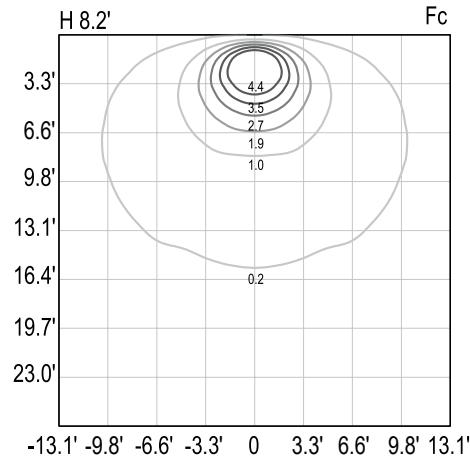

TECHNICAL DATA

LED Wattage / Total	10W LED, 12.5W total
Power Supply	Integral 120-277VAC - 0-10V Dimming
Construction	Body: Die-Cast and Extruded Aluminum Lens: Opal Polycarbonate
CCT	3000K
BUG Rating	B0-U1-G0
CRI	>90
Delivered Lumens	700 lm (12.5W - 3000K)
Efficacy	56 lm/W (12.5W - 3000K)
Optics	Diffused
Finishes	5 Standard, See Below
Fixture Dimensions	5.91" x 7.50" x 11.9" h
Lumen Maintenance	L70 >50,000hrs (Ta 40°C)
Color Consistency	3-Step MacAdam
IP Rating	IP65
Impact Resistance	IK08

Fixture Dimensions

ORDERING INFORMATION

Example: LN70PARDHBBZV.US. Power Supplies ordered separately.

LN70PARDHBBZ		US
Model No.	Finish	
LN70PARDHBBZ - 12.5W	L - Graphite V - Oxide U - White G - Black H - Gray	US

Job Name/Date:

Fixture Type Designation:

PHOTOMETRIC DATA

Note: All photometric data is 3000K

MOUNTING - Included

Job Name/Date:

Fixture Type Designation: