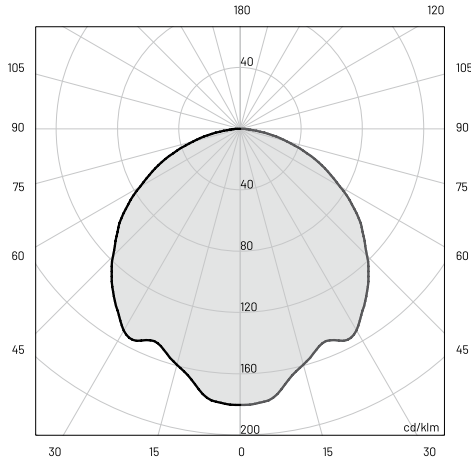

TECHNICAL DATA

LED Wattage / Total	10W LED, 12.5W total
Power Supply	Integral 120-277VAC - 0-10V Dimming
Construction	Body: Die-Cast and Extruded Aluminum Lens: Opal Polycarbonate
CCT	3000K
BUG Rating	B0-U1-G0
CRI	>90
Delivered Lumens	700 lm (12.5W - 3000K)
Efficacy	56 lm/W (12.5W - 3000K)
Optics	Diffused
Finishes	5 Standard, See Below
Fixture Dimensions	5.91" x 7.50" x 11.9" h
Lumen Maintenance	L70 >50,000hrs (Ta 40°C)
Color Consistency	3-Step MacAdam
IP Rating	IP65
Impact Resistance	IK08

Fixture Dimensions

ORDERING INFORMATION

Example: LN70PARDHBBZV.US. Power Supplies ordered separately.

LN70PARDHBBZ		US
Model No.	Finish	
LN70PARDHBBZ - 12.5W	L - Graphite V - Oxide U - White G - Black H - Gray	US

Job Name/Date:

Fixture Type Designation:

PHOTOMETRIC DATA

Note: All photometric data is 3000K

MOUNTING - Included

Job Name/Date:

Fixture Type Designation: