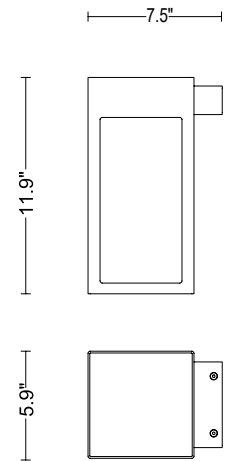

TECHNICAL DATA

LED Wattage / Total	10W LED, 12.5W total
Power Supply	Integral 120-277VAC - 0-10V Dimming
Construction	Body: Die-Cast and Extruded Aluminum Lens: Opal Polycarbonate
CCT	3000K
BUG Rating	B0-U1-G0
CRI	>90
Delivered Lumens	700 lm (12.5W - 3000K)
Efficacy	56 lm/W (12.5W - 3000K)
Optics	Diffused
Finishes	5 Standard, See Below
Fixture Dimensions	5.91" x 7.50" x 11.9" h
Lumen Maintenance	L70 >50,000hrs (Ta 40°C)
Color Consistency	3-Step MacAdam
IP Rating	IP65
Impact Resistance	IK08

Fixture Dimensions

ORDERING INFORMATION

Example: LN70PARDHBBZV.US. Power Supplies ordered separately.

LN70PARDHBBZ		US
Model No.	Finish	
LN70PARDHBBZ - 12.5W	L - Graphite V - Oxide U - White G - Black H - Gray	US

Job Name/Date:

Fixture Type Designation:

PHOTOMETRIC DATA

Note: All photometric data is 3000K

MOUNTING - Included

Job Name/Date:

Fixture Type Designation: