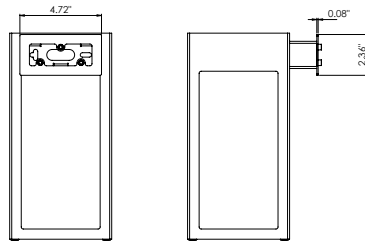

TECHNICAL DATA

LED Wattage / Total	10W LED, 12.5W total
Power Supply	Integral 120-277VAC - 0-10V Dimming
Construction	Body: Die-Cast and Extruded Aluminum Lens: Opal Polycarbonate
CCT	3000K
BUG Rating	B0-U1-G0
CRI	>90
Delivered Lumens	700 lm (12.5W - 3000K)
Efficacy	56 lm/W (12.5W - 3000K)
Optics	Diffused
Finishes	5 Standard, See Below
Fixture Dimensions	5.91" x 7.50" x 11.9" h
Lumen Maintenance	L70 >50,000hrs (Ta 40°C)
Color Consistency	3-Step MacAdam
IP Rating	IP65
Impact Resistance	IK08

Fixture Dimensions

ORDERING INFORMATION

Example: LN70PARDHBBZV.US. Power Supplies ordered separately.

LN70PARDHBBZ		US
Model No.	Finish	
LN70PARDHBBZ - 12.5W	L - Graphite V - Oxide U - White G - Black H - Gray	US

Job Name/Date:

Fixture Type Designation:

PHOTOMETRIC DATA

Note: All photometric data is 3000K

MOUNTING - Included

Job Name/Date:

Fixture Type Designation: