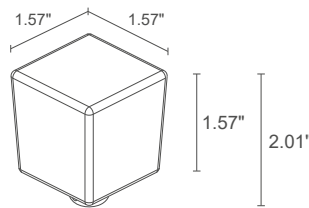

ICE LED 1.1

1102.3 lbs 0.5 lbs IP67 IK07

1102.3 lbs 0.9 lbs IP67 IK07

POWER / POWER SUPPLY MODEL NO.	1W 350mA LE1011 ■ D A V - ■
LED COLOR	F - 2700K 5 - 3000K 9 - 4000K 0 - 5000K 1 - blue
POWER CABLES	includes 4.92' neoprene cable H05RN-F 0.08"x0.01"/0.03" Ø0.25" 1 - 16.40' 2 - 32.81' 3 - 49.21' 4 - 65.62'
OPTICS	diffuse
LUMEN OUTPUT AT SOURCE	110 lm (3000K, 350mA)
DELIVERED LUMEN OUTPUT	89 lm (3000K, 350mA)
NO. AND TYPE OF LED	1 power LED 1/4 ANSI BIN (white LED color) 50000h L90 B10 (Ta 25°C)
MATERIAL	body in anodized aluminum and sandblasted glass
POWER SUPPLY UNIT	remote power supply required, not included
WIRING	series
MOUNTING	recessed (wall, ground) surface mounted (ground)
ACCESSORIES	see accessories page

POWER / POWER SUPPLY MODEL NO.	1W 350mA LE1111 ■ D A V - ■
LED COLOR	F - 2700K 5 - 3000K 9 - 4000K 0 - 5000K 1 - blue
POWER CABLES	includes 4.92' neoprene cable H05RN-F 0.08"x0.01"/0.03" Ø0.25" 1 - 16.40' 2 - 32.81' 3 - 49.21' 4 - 65.62'
OPTICS	diffuse
LUMEN OUTPUT AT SOURCE	110 lm (3000K, 350mA)
DELIVERED LUMEN OUTPUT	89 lm (3000K, 350mA)
NO. AND TYPE OF LED	1 power LED 1/4 ANSI BIN (white LED color) 50000h L90 B10 (Ta 25°C)
MATERIAL	body in anodized aluminum and sandblasted glass
POWER SUPPLY UNIT	remote power supply required, not included
WIRING	series
MOUNTING	recessed (wall, ground) surface mounted (ground)
ACCESSORIES	see accessories page

- 1 16.40'
- 2 32.81'
- 3 49.21'
- 4 65.62'

Neoprene cables
H05RN-F 0.08"x0.01"/0.03" Ø0.25" IPS

ICE LED

PHOTOMETRY

ICE LED 1.0 1.1

D- Diffuse

ICE LED 1.1
3000K, 1W