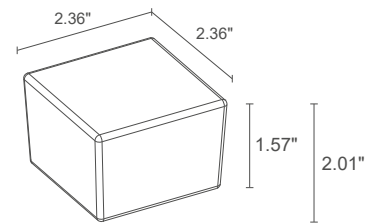

ICE LED 1.1

1102.3 lbs 0.5 lbs IP67 IK07

1102.3 lbs 0.9 lbs IP67 IK07

POWER / POWER SUPPLY MODEL NO.	1W 350mA LE1011 ■ D A V - ■
LED COLOR	F - 2700K 5 - 3000K 9 - 4000K 0 - 5000K 1 - blue
POWER CABLES	includes 4.92' neoprene cable H05RN-F 0.08"x0.01"/0.03" Ø0.25" 1 - 16.40' 2 - 32.81' 3 - 49.21' 4 - 65.62'
OPTICS	diffuse
LUMEN OUTPUT AT SOURCE	110 lm (3000K, 350mA)
DELIVERED LUMEN OUTPUT	89 lm (3000K, 350mA)
NO. AND TYPE OF LED	1 power LED 1/4 ANSI BIN (white LED color) 50000h L90 B10 (Ta 25°C)
MATERIAL	body in anodized aluminum and sandblasted glass
POWER SUPPLY UNIT	remote power supply required, not included
WIRING	series
MOUNTING	recessed (wall, ground) surface mounted (ground)
ACCESSORIES	see accessories page

POWER / POWER SUPPLY MODEL NO.	1W 350mA LE1111 ■ D A V - ■
LED COLOR	F - 2700K 5 - 3000K 9 - 4000K 0 - 5000K 1 - blue
POWER CABLES	includes 4.92' neoprene cable H05RN-F 0.08"x0.01"/0.03" Ø0.25" 1 - 16.40' 2 - 32.81' 3 - 49.21' 4 - 65.62'
OPTICS	diffuse
LUMEN OUTPUT AT SOURCE	110 lm (3000K, 350mA)
DELIVERED LUMEN OUTPUT	89 lm (3000K, 350mA)
NO. AND TYPE OF LED	1 power LED 1/4 ANSI BIN (white LED color) 50000h L90 B10 (Ta 25°C)
MATERIAL	body in anodized aluminum and sandblasted glass
POWER SUPPLY UNIT	remote power supply required, not included
WIRING	series
MOUNTING	recessed (wall, ground) surface mounted (ground)
ACCESSORIES	see accessories page

- 1 16.40'
- 2 32.81'
- 3 49.21'
- 4 65.62'

Neoprene cables
H05RN-F 0.08"x0.01"/0.03" Ø0.25" IPS

ICE LED

PHOTOMETRY

ICE LED 1.0 1.1

D- Diffuse

ICE LED 1.1
3000K, 1W