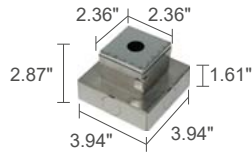

WC0411
Outer casing
(Ice LED 1.1)