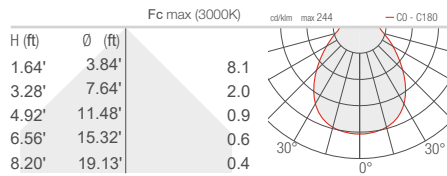

- 1 16.40'
- 2 32.81'
- 3 49.21'
- 4 65.62'

Neoprene cables
H05RN-F 0.08"x0.01"/0.03" Ø0.25" IPS

ICE LED

PHOTOMETRY

ICE LED 1.0 1.1

D- Diffuse

ICE LED 1.1
3000K, 1W