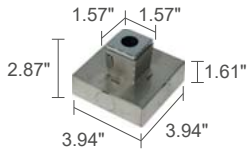

ICE LED

ACCESSORIES AND POWER SUPPLY UNITS

ACCESSORIES FOR INSTALLATION

WC0410
Outer casing
(Ice LED 1.0)