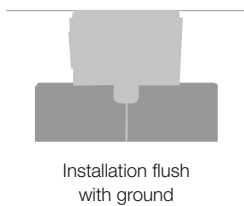

ICE LED 1.1

1102.3 lbs 0.5 lbs IP67 IK07

1102.3 lbs 0.9 lbs IP67 IK07

POWER / POWER SUPPLY MODEL NO.	1W 350mA LE1011 ■ D A V - ■
LED COLOR	F - 2700K 5 - 3000K 9 - 4000K 0 - 5000K 1 - blue
POWER CABLES	includes 4.92' neoprene cable H05RN-F 0.08"x0.01"/0.03" Ø0.25" 1 - 16.40' 2 - 32.81' 3 - 49.21' 4 - 65.62'
OPTICS	diffuse
LUMEN OUTPUT AT SOURCE	110 lm (3000K, 350mA)
DELIVERED LUMEN OUTPUT	89 lm (3000K, 350mA)
NO. AND TYPE OF LED	1 power LED 1/4 ANSI BIN (white LED color) 50000h L90 B10 (Ta 25°C)
MATERIAL	body in anodized aluminum and sandblasted glass
POWER SUPPLY UNIT	remote power supply required, not included
WIRING	series
MOUNTING	recessed (wall, ground) surface mounted (ground)
ACCESSORIES	see accessories page

POWER / POWER SUPPLY MODEL NO.	1W 350mA LE1111 ■ D A V - ■
LED COLOR	F - 2700K 5 - 3000K 9 - 4000K 0 - 5000K 1 - blue
POWER CABLES	includes 4.92' neoprene cable H05RN-F 0.08"x0.01"/0.03" Ø0.25" 1 - 16.40' 2 - 32.81' 3 - 49.21' 4 - 65.62'
OPTICS	diffuse
LUMEN OUTPUT AT SOURCE	110 lm (3000K, 350mA)
DELIVERED LUMEN OUTPUT	89 lm (3000K, 350mA)
NO. AND TYPE OF LED	1 power LED 1/4 ANSI BIN (white LED color) 50000h L90 B10 (Ta 25°C)
MATERIAL	body in anodized aluminum and sandblasted glass
POWER SUPPLY UNIT	remote power supply required, not included
WIRING	series
MOUNTING	recessed (wall, ground) surface mounted (ground)
ACCESSORIES	see accessories page