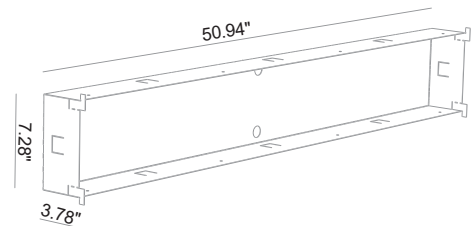

IMPRESSION IP20

INDOOR

Fix (not adjustable) 0° - 0°

7.32" × 50.98"

Material : CALCYT® plaster

IMPRESSION LED 3000LM		
REF N°	2700°K	3000°K
Remote	317 29 000	317 29 100
DIM 0-10V	317 65 000	317 65 100
Remote 350mA or Integral 120VAC/50Hz - 23.1W - 3000 lm@149°F - 3300 lm@77°F - IP20 - CRI 80 parallel wiring - 0.2m - 1562°F 4 SDCM - 4 Step MacAdam		

Ready for installation in solid walls
Optional plasterkit for installation into outer casing

PLASTERKIT IMPRESSION

REF N° 717 01 000 For mounting into outer casing

Housing: perforated aluminum

designplan™ 