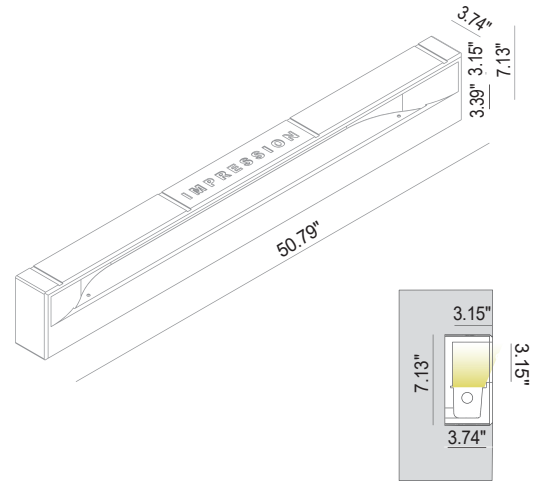

IMPRESSION IP20

INDOOR

Fix (not adjustable) 0° - 0°

7.32" × 50.98"

Material : CALCYT® plaster

IMPRESSION LED 3000LM		
REF N°	2700°K	3000°K
Remote	317 29 000	317 29 100
DIM 0-10V	317 65 000	317 65 100
Remote 350mA or Integral 120VAC/50Hz - 23.1W - 3000 lm@149°F - 3300 lm@77°F - IP20 - CRI 80 parallel wiring - 0.2m - 1562°F 4 SDCM - 4 Step MacAdam		

Ready for installation in solid walls
Optional plasterkit for installation into outer casing

PLASTERKIT IMPRESSION

REF N° 717 01 000 For mounting into outer casing

Housing: perforated aluminum

designplan™ 