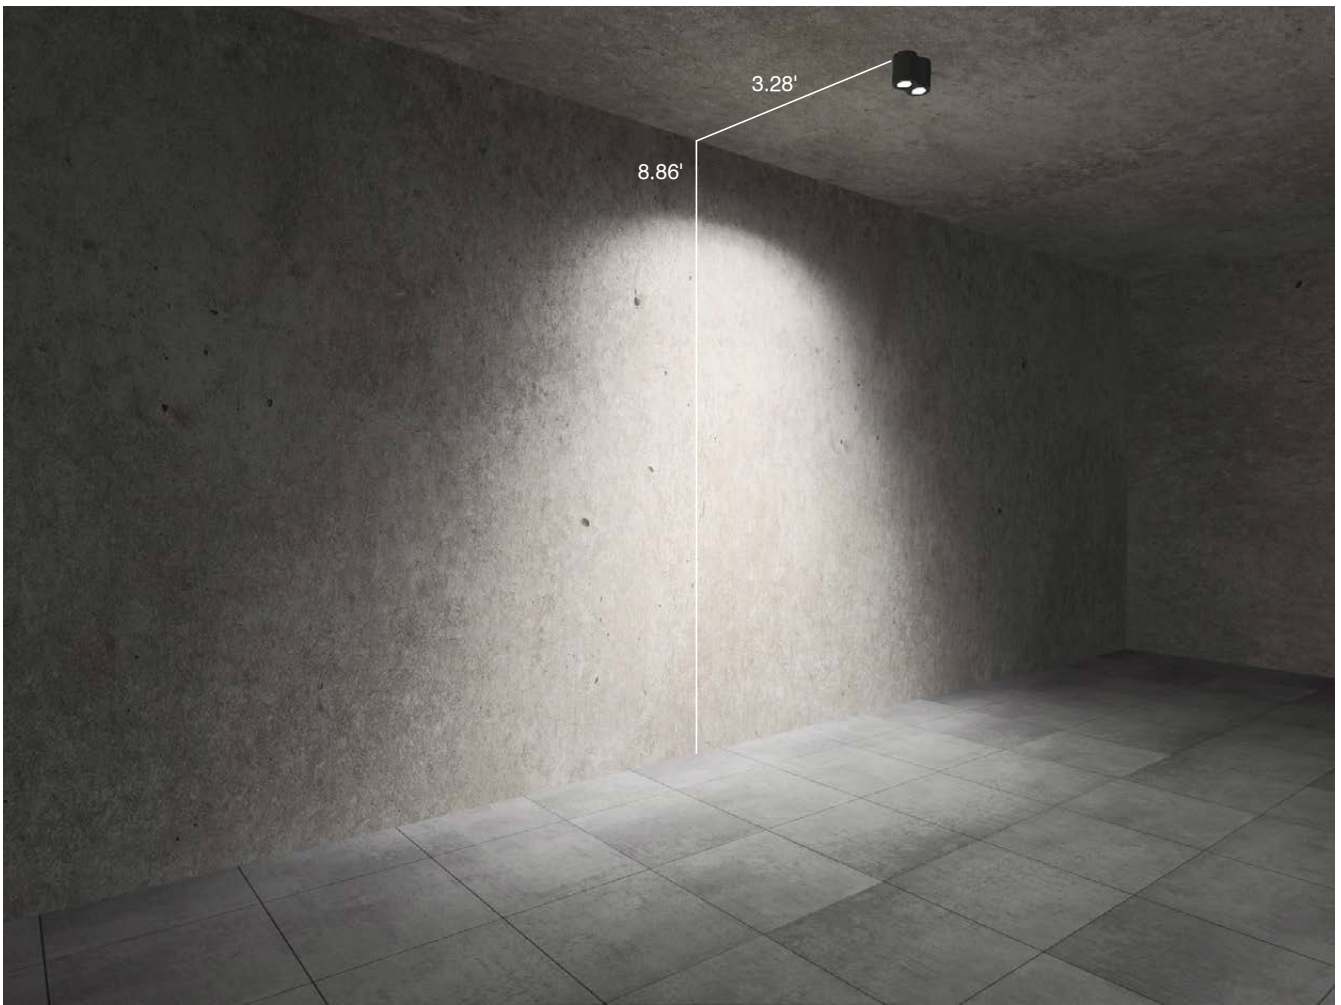

(Intono C IN 3.8)

WUNT39A01

Wi-Fi light control kit
NOT UL LISTED
(Intono C IN 3.8)

∨

INTONO C IN 3.3

20W, asymmetrical optics

√
INTONO C IN 3.3
20W, asymmetrical optics

INTONO C IN / INTONO C OUT