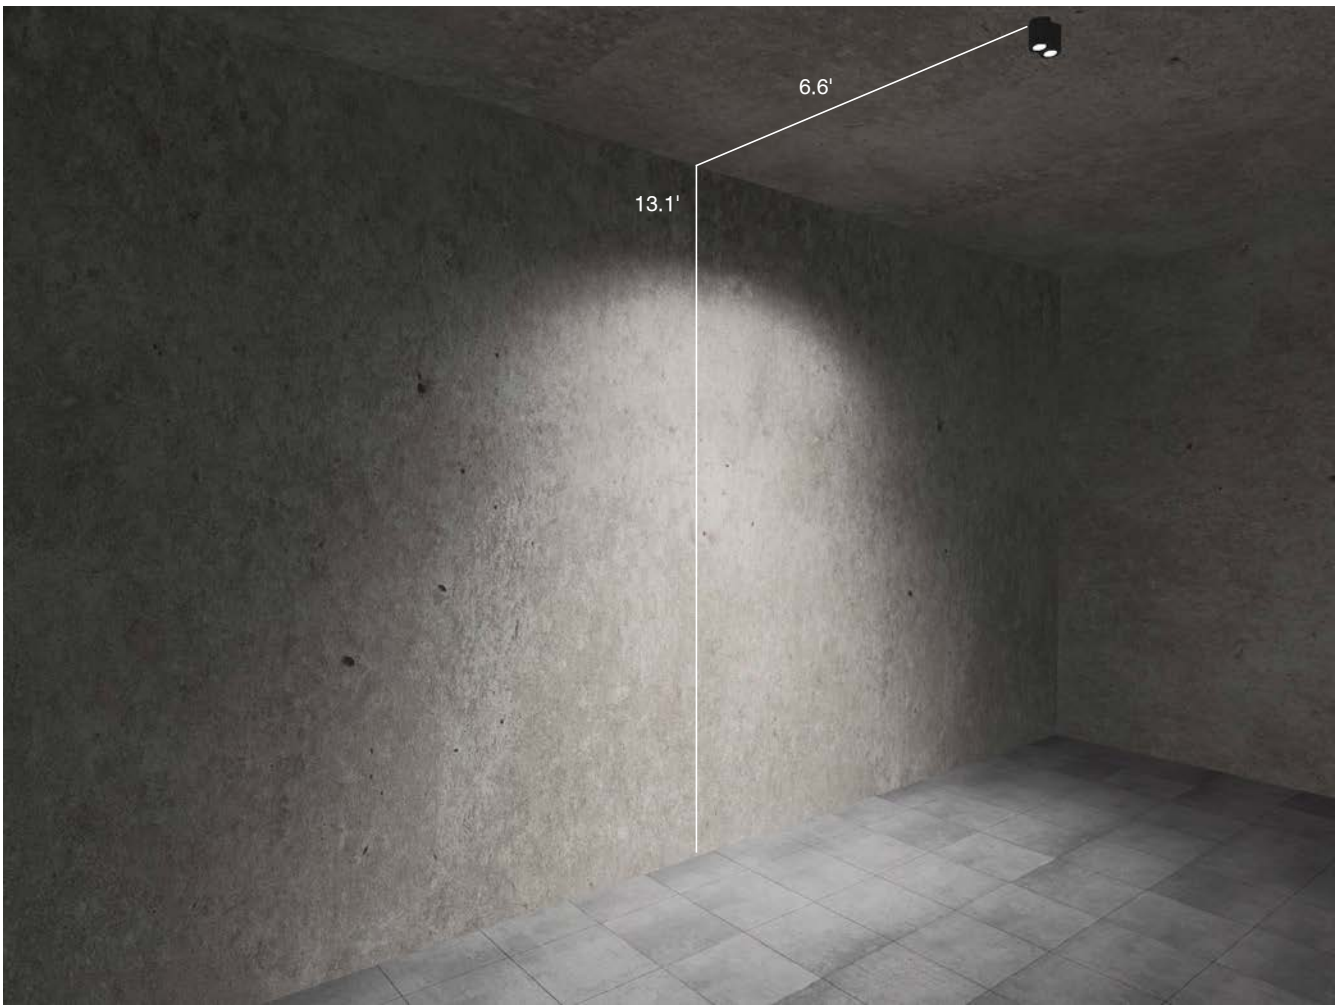

Wi-Fi light control kit
(Intono C OUT 3.9)

∨
INTONO C OUT 3.4
20W, asymmetrical optics

∨
INTONO C OUT 3.4
20W, asymmetrical optics

INTONO C IN 2.3
3000K, 12W, 34°, antique bronze

INTONO C IN

INDOOR CEILING MOUNTED FOR PRIVATE HOMES AND HOSPITALITY
WITH LIGHT OUTPUT ALONE OR ALSO WITH SPEAKER