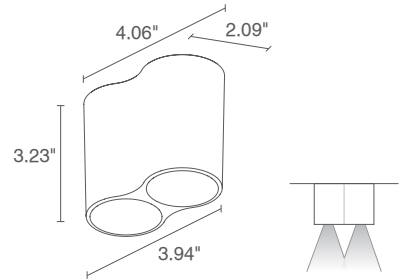

NEW **INTONO C OUT 3.9**
9W 24VDC

^
INTONO C IN 3.8

speaker:
maximum power
nominal impedance Z
mean sound pressure level

3W
16 Ohm
86 dB (1W/1m)

INTONO C IN

INTONO C IN 2.3

Asymmetrical optics
(Intono C* / 3.3)