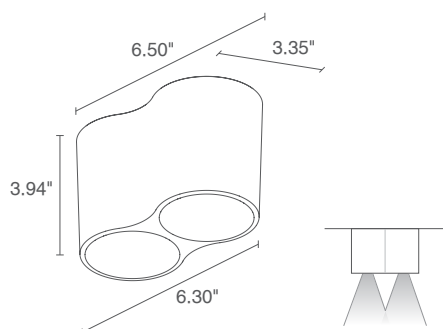

LED TECH 2.54 lbs IK06 IP40 0-10V