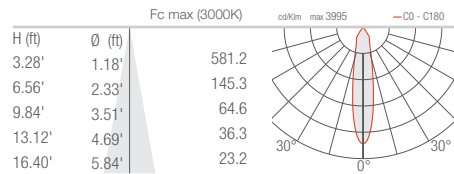

INDOOR CEILING MOUNTED / OUTDOOR CEILING MOUNTED

INTONO C IN 2.3 INTONO C OUT 2.4

TT - 11° CRI 80

MM - 34° CRI 80

KK - 68° CRI 80

DD - Diffuse CRI 80

INTONO C IN 3.3 INTONO C OUT 3.4

SS - 15° CRI 80

MM - 20° CRI 80

LL - 43° CRI 80

AA - Asymmetrical CRI 80

INTONO C IN 3.8 INTONO C OUT 3.9

M - 20° CRI 80