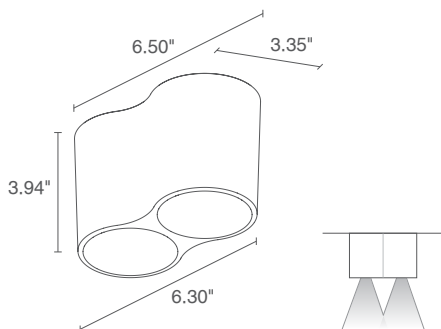

LED TECH 2.98 lbs IK06 IP65 0-10V