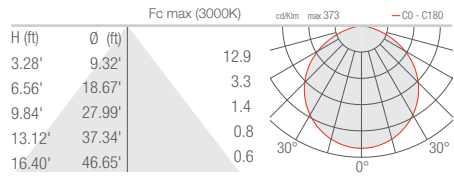

DD - Diffuse CRI 80