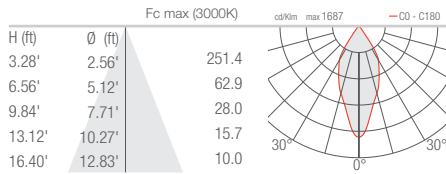

INDOOR CEILING MOUNTED / OUTDOOR CEILING MOUNTED

INTONO C IN 2.3 INTONO C OUT 2.4

TT - 11° CRI 80

MM - 34° CRI 80

KK - 68° CRI 80

DD - Diffuse CRI 80

INTONO C IN 3.3 INTONO C OUT 3.4

SS - 15° CRI 80

MM - 20° CRI 80

LL - 43° CRI 80

AA - Asymmetrical CRI 80

INTONO C IN 3.8 INTONO C OUT 3.9

M - 20° CRI 80