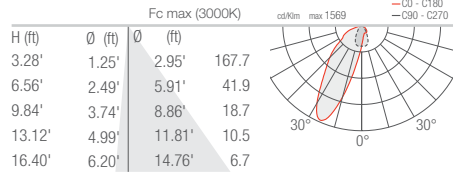

INDOOR CEILING MOUNTED / OUTDOOR CEILING MOUNTED

INTONO C IN 2.3 INTONO C OUT 2.4

TT - 11° CRI 80

MM - 34° CRI 80

KK - 68° CRI 80

DD - Diffuse CRI 80

INTONO C IN 3.3 INTONO C OUT 3.4

SS - 15° CRI 80

MM - 20° CRI 80

LL - 43° CRI 80

AA - Asymmetrical CRI 80

INTONO C IN 3.8 INTONO C OUT 3.9

M - 20° CRI 80