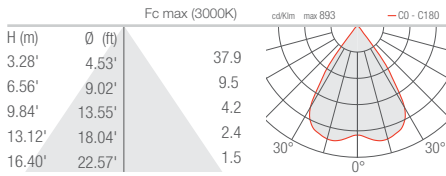

KK - 68° CRI 80