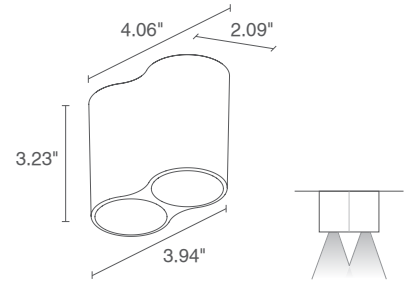

NEW **INTONO C OUT 3.4**
20W 120VAC
ON/OFF, 0-10V

NEW **INTONO C IN 3.3**
20W 120VAC
ON/OFF, 0-10V

NEW **INTONO C OUT 3.9**
9W 24VDC

NEW **INTONO C IN 3.8**
9W 24VDC

INTONO C OUT

INTONO C OUT 2.4

Asymmetrical optics
(Intono C OUT 3.4)