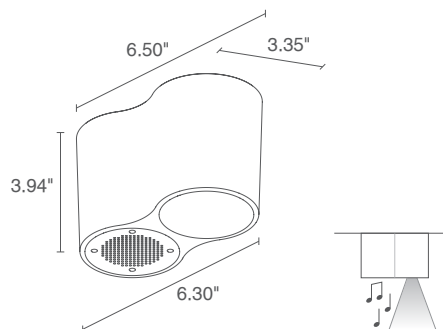

LED TECH 2.98 lbs IK06 IP65

20W 120VAC

- NC3410 0 0 0 0 E White
- NC3410 0 0 0 0 F Grey
- NC3410 0 0 0 0 H Anthracite
- NC3410 0 0 0 0 T Cor-ten
- NC3410 0 0 0 0 7 Primer

9W 24VDC

- NC3900 00 00 00 M9 E White
- NC3900 00 00 00 M9 F Grey
- NC3900 00 00 00 M9 H Anthracite
- NC3900 00 00 00 M9 T Cor-ten
- NC3900 00 00 00 M9 7 Primer

0 - CRI 80 1 - CRI >90
0 - on/off D - DALI R - 0-10V
0 - not present 1 - present (not compatible with the asymmetrical optics)
F - 2700K 5 - 3000K 9 - 4000K
SS - 15° MM - 20° LL - 43° AA - asymmetrical
1976 lm (3000K, CRI 80)
1674 lm (3000K, 15°, CRI 80)
2 high power density COB LEDs 2-step MacAdam, 50,000h L95 B10 (Ta 25°C)
body in die-cast aluminum lens in black-serigraphed, transparent, tempered extra-clear glass
built in
surface mounted (ceiling)
easy installation thanks to 4-point magnetic attachment
indoor version: Intono C IN 3.3 version compatible with Google Home or Amazon Echo available on request for voice command control

0 - CRI 80 1 - CRI >90
0 - not present 1 - present
F - 2700K 5 - 3000K 9 - 4000K
20°
988 lm (3000K, CRI 80)
783 lm (3000K, 20°, CRI 80)
1 high power density COB LED 2-step MacAdam, 50,000h L95 B10 (Ta 25°C)
body in die-cast aluminum lens in black-serigraphed, transparent, tempered extra-clear glass
not included
surface mounted (ceiling)
easy installation thanks to 4-point magnetic attachment
indoor version: Intono C IN 3.8 version compatible with Google Home or Amazon Echo available on request for voice command control