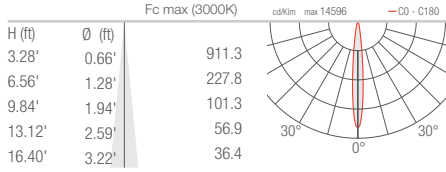

INTONO C IN / INTONO C OUT

INDOOR CEILING MOUNTED / OUTDOOR CEILING MOUNTED

INTONO C IN 2.3 INTONO C OUT 2.4

TT - 11° CRI 80