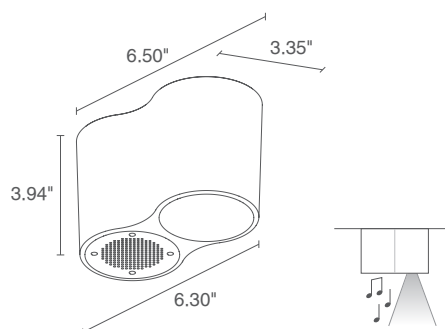

LED TECH 2.54 lbs IK06 IP40

20W 500mA

NC3310 0 0 0 0 B White
NC3310 0 0 0 0 N Black
NC3310 0 0 0 0 Z Antique bronze
NC3310 0 0 0 0 7 Primer

0 - CRI 80 1 - CRI >90
0 - on/off D - DALI R - 0/1-10V
0 - not present 1 - present (not compatible with the asymmetrical optics)
F - 2700K 5 - 3000K 9 - 4000K
SS - 15° MM - 20° LL - 43° AA - asymmetrical

1976 lm (3000K, CRI 80)

1674 lm (3000K, 15°, CRI 80)

2 high power density COB LEDs
2-step MacAdam, 50,000h L95 B10 (Ta 25°C)

body in die-cast aluminum
lens in black-serigraphed, transparent, tempered
extra-clear glass

built in

surface mounted (ceiling)

easy installation thanks to 4-point
magnetic attachment

outdoor version: Intono C OUT 3.4
version compatible with Google Home
or Amazon Echo available on request
for voice command control

9W 24VDC

NC3800 00 00 M9 B White
NC3800 00 00 M9 N Black
NC3800 00 00 M9 Z Antique bronze
NC3800 00 00 M9 7 Primer

0 - CRI 80 1 - CRI >90
0 - not present 1 - present
F - 2700K 5 - 3000K 9 - 4000K
20°

988 lm (3000K, CRI 80)

783 lm (3000K, 20°, CRI 80)

1 high power density COB LED
2-step MacAdam, 50,000h L95 B10 (Ta 25°C)

body in die-cast aluminum
lens in black-serigraphed, transparent, tempered
extra-clear glass

not included

surface mounted (ceiling)

easy installation thanks to 4-point
magnetic attachment

outdoor version: Intono C OUT 3.9
version compatible with Google Home
or Amazon Echo available on request
for voice command control