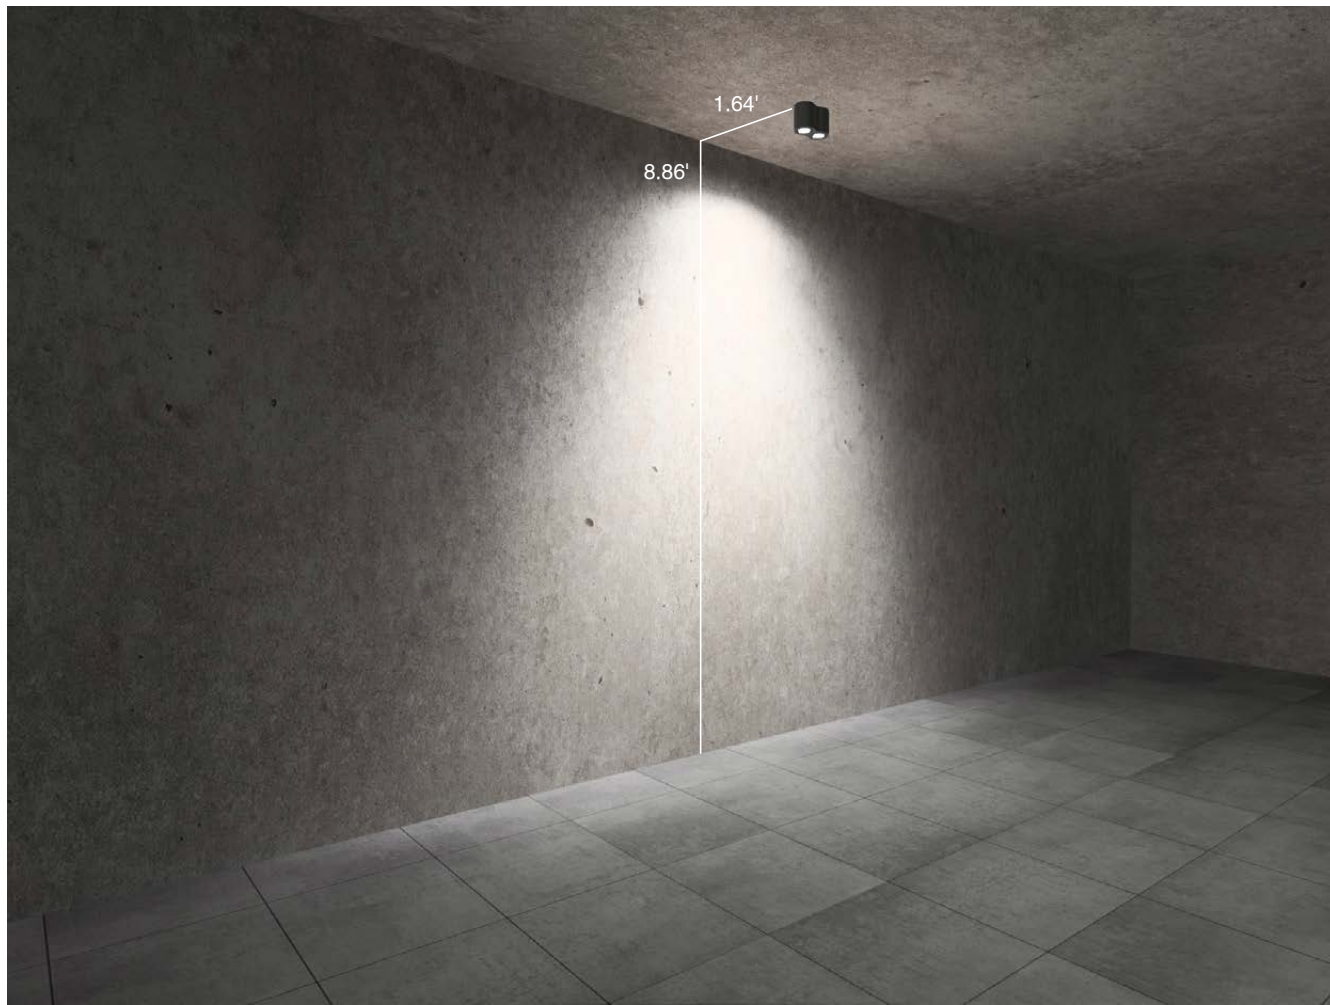

(Intono C IN 3.8)

WUNT39A01

Wi-Fi light control kit
NOT UL LISTED
(Intono C IN 3.8)

∨

INTONO C IN 3.3

20W, asymmetrical optics

√
INTONO C IN 3.3
20W, asymmetrical optics

INTONO C IN / INTONO C OUT