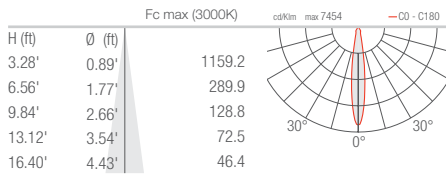

INDOOR CEILING MOUNTED / OUTDOOR CEILING MOUNTED

INTONO C IN 2.3 INTONO C OUT 2.4

TT - 11° CRI 80

MM - 34° CRI 80

KK - 68° CRI 80

DD - Diffuse CRI 80

INTONO C IN 3.3 INTONO C OUT 3.4

SS - 15° CRI 80

MM - 20° CRI 80

LL - 43° CRI 80

AA - Asymmetrical CRI 80

INTONO C IN 3.8 INTONO C OUT 3.9

M - 20° CRI 80