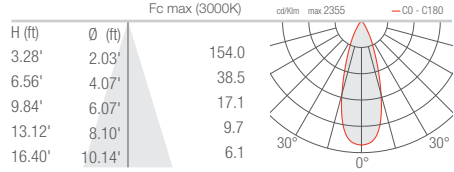

MM - 34° CRI 80