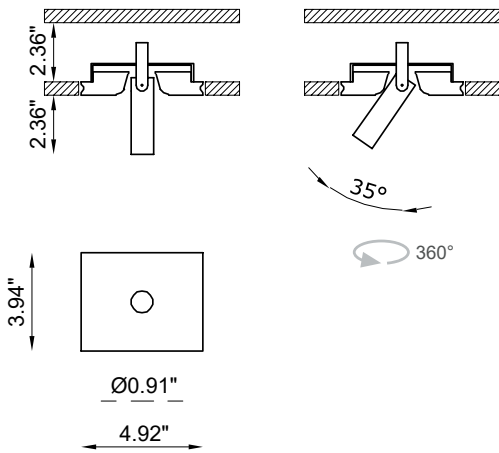

CODE COMPOSITION

BU184 _AC.US 4 R _E _WD

light color

27	2700K
30	3000K
40	4000K

lens

22	22°
50	50°

finishing

6	black
8	white

TECHNICAL FEATURES

Code	BU1846.AC.US XX / BU1848.AC.US XX
Type	Tilttable downlight +/- 360°
Material	AC:AirCoral®
Finishing	Black | White
Weight	1.76 lbs
Mounting	Wall and ceiling recessed
IP rating	IP40
Control gear	Remote constant current electronic driver (not included)
Cut out for plasterboard	5.31" x 4.33"
Lamp type	LED 500 mA
Lamp wattage	6W
Luminous efficacy	130 lm/W - 3000K
Light distribution	Beam 22° Beam 50° (on request)
Light color	White 3000K White 2700K | 4000K (on request)
Light hole	Ø 0.91"
CRI	>90

example of code composition

BU1846.AC.US 4 R 22 E 30 WD