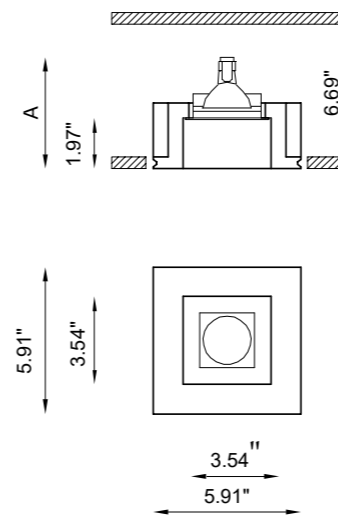

designplan™ 

79 Trenton Avenue
Frenchtown, NJ 08825

www.designplan.com

Tel: (908) 996-7710
Fax: (908) 996-7042

TECHNICAL FEATURES

Code	BU6248.Z.AC.US
Type	Tilttable downlight and wall recessed +/- 30° 
Material	AC: AirCoral®
Absorption capacity*	33.04 ft ²
Weight	2.87 lbs
Mounting	Wall and ceiling recessed
IP rating	IP20
Control gear	Constant current electronic driver (not included)
Dimensions	A: 5.12"
Cut out for plasterboard	6.30" x 6.30"
Lamp type	LED 500mA
Lamp wattage	1 x 10W
Luminous efficacy	105 lm/W - 3000K
Light distribution	Wide beam 40°
Light color	White 3000K
Light hole	3.54" x 3.54"
CRI	>90

* The absorption capacity per ft³ calculated by the American organization TCNA (Tile Council of North America) is measured for an average room of 8.86' in height and therefore expressed in ft²