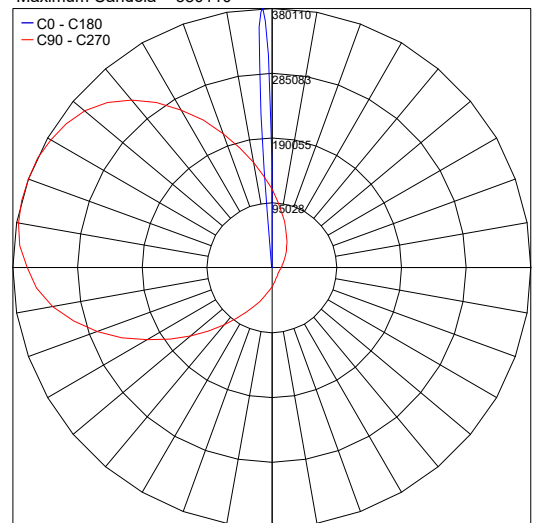

Laser Maxi is a skyscraper projector for outdoor installation that creates a wall washing effect on a building façade. It is available with a 5° optic and a silver finish.

TECHNICAL DATA

Wattage / Input	55W (120VAC)
Power Supply	Integral
Construction	Body: Anodized Extruded Aluminum Lens: Tempered Safety Glass Cable Length: 1.64'
CCT	3000K
BUG Rating	B0-U5-G0
Delivered Lumens	4800 lm (3000K)
Efficacy	87.3 lm/W
Optics	5°
Finishes	Silver
Fixture Dimensions	13.70" l x 5.71" w x 5.24" h
LED Source	24 x 2W High Power CREE LEDs
Fixture Weight	10.1 lbs
IP Rating	IP66
IK Rating	IK07

Fixture Dimensions

ORDERING INFORMATION

Example: 108004P-30K-05-SI

108004P	- 30K	- 05	SI
Model No.	CCT	Optics	Finish
108004P	30K - 3000K	05 - 5°	SI - Silver

PHOTOMETRIC DATA

Maximum Candela = 380110

Job Name/Date: