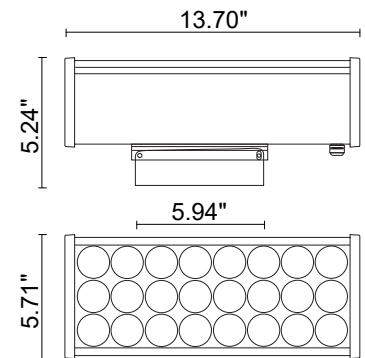

Laser Maxi is a skyscraper projector for outdoor installation that creates a wall washing effect on a building façade. It is available with a 5° optic and a silver finish.

TECHNICAL DATA

Wattage / Input	55W (120VAC)
Power Supply	Integral
Construction	Body: Anodized Extruded Aluminum Lens: Tempered Safety Glass Cable Length: 1.64'
CCT	3000K
BUG Rating	B0-U5-G0
Delivered Lumens	4800 lm (3000K)
Efficacy	87.3 lm/W
Optics	5°
Finishes	Silver
Fixture Dimensions	13.70" l x 5.71" w x 5.24" h
LED Source	24 x 2W High Power CREE LEDs
Fixture Weight	10.1 lbs
IP Rating	IP66
IK Rating	IK07

Fixture Dimensions

ORDERING INFORMATION

Example: 108004P-30K-05-SI

108004P	- 30K	- 05	SI
Model No.	CCT	Optics	Finish
108004P	30K - 3000K	05 - 5°	SI - Silver

PHOTOMETRIC DATA

Maximum Candela = 380110

Job Name/Date: