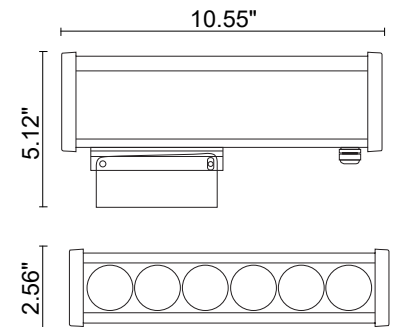

Laser Medium is a skyscraper projector for outdoor installation that creates a wall washing effect on a building façade. It is available with a 5° optic and a silver finish.

TECHNICAL DATA

Wattage / Input	18W (120VAC)
Power Supply	Integral
Construction	Body: Anodized Extruded Aluminum Lens: Tempered Safety Glass Cable Length: 1.64'
CCT	3000K
BUG Rating	B0-U4-G0
Delivered Lumens	1200 lm (3000K)
Efficacy	66.7 lm/W
Optics	5°
Finishes	Silver
Fixture Dimensions	10.55" l x 2.56" w x 5.12 h
LED Source	6 x 2W High Power CREE LED
Fixture Weight	3.7 lbs
IP Rating	IP66
IK Rating	IK07

Fixture Dimensions

ORDERING INFORMATION

Example: 108003P-30K-05-SI

108003P	-	30K	-	05	-	SI
Model No.		CCT		Optics		Finish
108003P		30K - 3000K		05 - 5°		SI - Silver

PHOTOMETRIC DATA

Maximum Candela = 93671