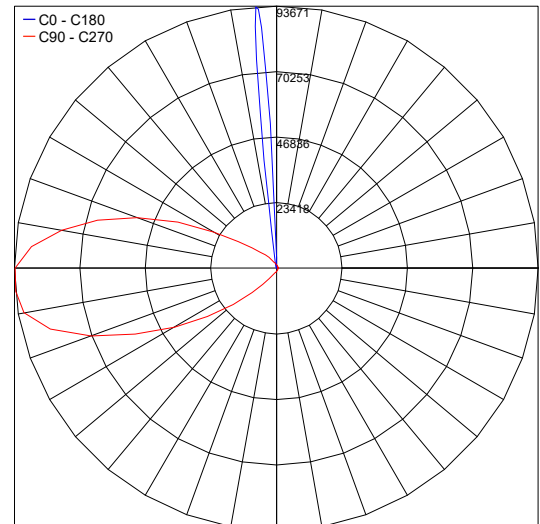

Laser Medium is a skyscraper projector for outdoor installation that creates a wall washing effect on a building façade. It is available with a 5° optic and a silver finish.

TECHNICAL DATA

Wattage / Input	18W (120VAC)
Power Supply	Integral
Construction	Body: Anodized Extruded Aluminum Lens: Tempered Safety Glass Cable Length: 1.64'
CCT	3000K
BUG Rating	B0-U4-G0
Delivered Lumens	1200 lm (3000K)
Efficacy	66.7 lm/W
Optics	5°
Finishes	Silver
Fixture Dimensions	10.55" l x 2.56" w x 5.12 h
LED Source	6 x 2W High Power CREE LED
Fixture Weight	3.7 lbs
IP Rating	IP66
IK Rating	IK07

Fixture Dimensions

ORDERING INFORMATION

Example: 108003P-30K-05-SI

108003P	-	30K	-	05	-	SI
Model No.		CCT		Optics		Finish
108003P		30K - 3000K		05 - 5°		SI - Silver

PHOTOMETRIC DATA

Maximum Candela = 93671