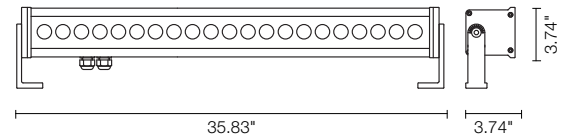

LINE B 21

Line B 21 is a 35.8" linear profile surface-mounted uplight for outdoor installation. It is offered in 2 color temperatures, 3 optics and 3 finish options.

TECHNICAL DATA

Wattage / Input	31.5W (120VAC)
Power Supply	Integral
Construction	Body/Base: High Corrosion Resistance, Extruded Copper-free Aluminum Coating: Polyester Powder Coating with Phosphochromating Pre-finish Cable Length: 3.28'
CCT	3000K, 4000K
CRI	-
Delivered Lumens	2873 lm (3000K, 30°)
Efficacy	91.2 lm/W
Optics	10°, 30°, 45°
Finishes	Textured Gray, Anthracite Gray, Matte Black
Fixture Dimensions	24.02" l x 3.74" w x 3.74" h
Fixture Weight	14.33 lbs
LED Source	21 CREE XP-G3 LEDs
IP Rating	IP67
Impact Rating	IK10

Fixture Dimensions

STANDARD BRACKET (INCLUDED)

AC003: Extensible brackets for line-b die-cast aluminum (option to be ordered separately)

ORDERING INFORMATION

Example: 203004P-30K-45-TG.

403004P	-		-		-	
Model No.	CCT	Optics	Finish			
403004P	30K - 3000K 40K - 4000K	10 - 10° 30 - 30° 45 - 45°	TG - Textured Gray AG - Anthracite Gray MB - Matte Black			