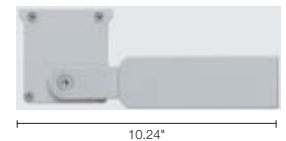

LINE B 21

Line B 21 is a 35.8" linear profile surface-mounted uplight for outdoor installation. It is offered in 2 color temperatures, 3 optics and 3 finish options.

TECHNICAL DATA

Wattage / Input	31.5W (120VAC)
Power Supply	Integral
Construction	Body/Base: High Corrosion Resistance, Extruded Copper-free Aluminum Coating: Polyester Powder Coating with Phosphochromating Pre-finish Cable Length: 3.28'
CCT	3000K, 4000K
CRI	-
Delivered Lumens	2873 lm (3000K, 30°)
Efficacy	91.2 lm/W
Optics	10°, 30°, 45°
Finishes	Textured Gray, Anthracite Gray, Matte Black
Fixture Dimensions	24.02" l x 3.74" w x 3.74" h
Fixture Weight	14.33 lbs
LED Source	21 CREE XP-G3 LEDs
IP Rating	IP67
Impact Rating	IK10

Fixture Dimensions

STANDARD BRACKET (INCLUDED)

AC003: Extensible brackets for line-b die-cast aluminum (option to be ordered separately)

ORDERING INFORMATION

Example: 203004P-30K-45-TG.

403004P	-		-		-	
Model No.	CCT	Optics	Finish			
403004P	30K - 3000K 40K - 4000K	10 - 10° 30 - 30° 45 - 45°	TG - Textured Gray AG - Anthracite Gray MB - Matte Black			