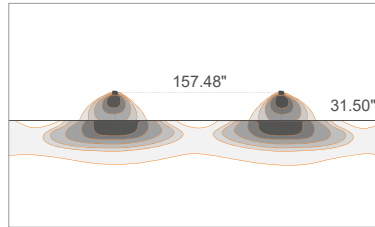

LIRA 2.0

1.2 lbs IP65 IK08

POWER / POWER SUPPLY	6W 24VDC
MODEL NO.	LR1010 A E White LR1010 A F Gray LR1010 A H Anthracite LR1010 A T Cor-ten
LED COLOR	F - 2700K 5 - 3000K 9 - 4000K
OPTICS	asymmetrical
LUMEN OUTPUT AT SOURCE	756 lm (3000K)
DELIVERED LUMEN OUTPUT	368 lm (3000K, white finish)
NO. AND TYPE OF LED	18 mid-power LEDs 3-step MacAdam, 50000h L80 B10 (Ta 25°C)
MATERIAL	body in die-cast aluminum lens in serigraphed extra-clear microprismatic glass
POWER SUPPLY UNIT	remote power supply required, not included
POWER CABLES	includes 4.92' neoprene cable H05RN-F 0.12"x0.04" Ø0.28"
MOUNTING	surface mounted (wall)
ACCESSORIES	see accessories page

LIRA

POSITIONING DIAGRAMS

LIRA 1.0

A - Asymmetrical

LIRA 2.0

A - Asymmetrical

LIRA 1.0
3000K, 6W, anthracite

Project by / Corinne Vezzoni & Associés
Light planning by / 8' 18"
thecamp, Aix-en-Provence, France