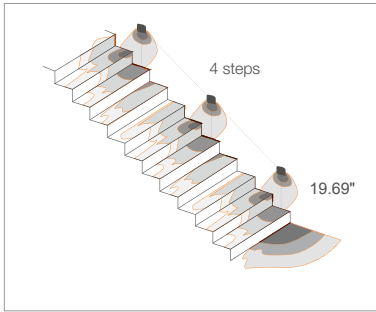

LIRA

POSITIONING DIAGRAMS

LIRA 1.0

A - Asymmetrical