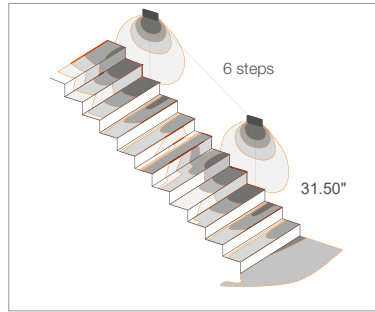

LIRA

POSITIONING DIAGRAMS

LIRA 1.0

A - Asymmetrical

LIRA 2.0

A - Asymmetrical

LIRA 1.0
3000K, 6W, anthracite

Project by / Corinne Vezzoni & Associés
Light planning by / 8' 18"
thecamp, Aix-en-Provence, France