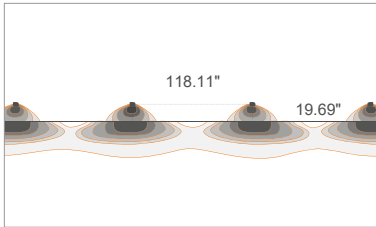

LIRA 2.0

1.2 lbs IP65 IK08

POWER / POWER SUPPLY	6W 24VDC
MODEL NO.	LR1010 A E White LR1010 A F Gray LR1010 A H Anthracite LR1010 A T Cor-ten
LED COLOR	F - 2700K 5 - 3000K 9 - 4000K
OPTICS	asymmetrical
LUMEN OUTPUT AT SOURCE	756 lm (3000K)
DELIVERED LUMEN OUTPUT	368 lm (3000K, white finish)
NO. AND TYPE OF LED	18 mid-power LEDs 3-step MacAdam, 50000h L80 B10 (Ta 25°C)
MATERIAL	body in die-cast aluminum lens in serigraphed extra-clear microprismatic glass
POWER SUPPLY UNIT	remote power supply required, not included
POWER CABLES	includes 4.92' neoprene cable H05RN-F 0.12"x0.04" Ø0.28"
MOUNTING	surface mounted (wall)
ACCESSORIES	see accessories page

1.9 lbs IP65 IK08

POWER / POWER SUPPLY	12W 24VDC
MODEL NO.	LR2010 A E White LR2010 A F Gray LR2010 A H Anthracite LR2010 A T Cor-ten
LED COLOR	F - 2700K 5 - 3000K 9 - 4000K
OPTICS	asymmetrical
LUMEN OUTPUT AT SOURCE	1512 lm (3000K)
DELIVERED LUMEN OUTPUT	736 lm (3000K, white finish)
NO. AND TYPE OF LED	36 mid-power LEDs 3-step MacAdam, 50000h L80 B10 (Ta 25°C)
MATERIAL	body in die-cast aluminum lens in serigraphed extra-clear microprismatic glass
POWER SUPPLY UNIT	remote power supply required, not included
POWER CABLES	includes 4.92' neoprene cable H05RN-F 0.12"x0.04" Ø0.28"
MOUNTING	surface mounted (wall)
ACCESSORIES	see accessories page

LIRA

POSITIONING DIAGRAMS

LIRA 1.0

A - Asymmetrical

LIRA 2.0

A - Asymmetrical

LIRA 1.0
3000K, 6W, anthracite

Project by / Corinne Vezzoni & Associés
Light planning by / 8' 18"
thecamp, Aix-en-Provence, France