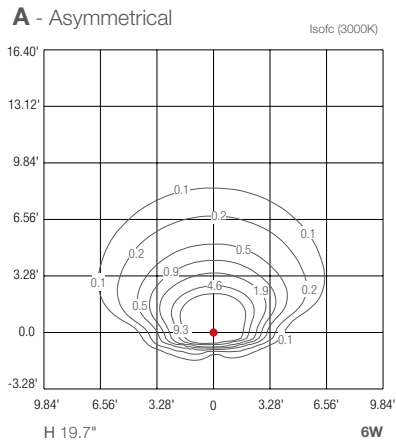

LIRA

OUTDOOR STEP LIGHTS PHOTOMETRICS

LIRA 1.0