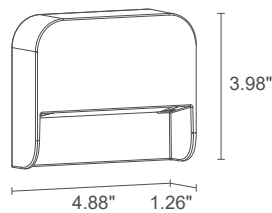

LIRA 2.0

1.2 lbs IP65 IK08

POWER / POWER SUPPLY	6W 24VDC
MODEL NO.	LR1010 A E White LR1010 A F Gray LR1010 A H Anthracite LR1010 A T Cor-ten
LED COLOR	F - 2700K 5 - 3000K 9 - 4000K
OPTICS	asymmetrical
LUMEN OUTPUT AT SOURCE	756 lm (3000K)
DELIVERED LUMEN OUTPUT	368 lm (3000K, white finish)
NO. AND TYPE OF LED	18 mid-power LEDs 3-step MacAdam, 50000h L80 B10 (Ta 25°C)
MATERIAL	body in die-cast aluminum lens in serigraphed extra-clear microprismatic glass
POWER SUPPLY UNIT	remote power supply required, not included
POWER CABLES	includes 4.92' neoprene cable H05RN-F 0.12"x0.04" Ø0.28"
MOUNTING	surface mounted (wall)
ACCESSORIES	see accessories page

1.9 lbs IP65 IK08

POWER / POWER SUPPLY	12W 24VDC
MODEL NO.	LR2010 A E White LR2010 A F Gray LR2010 A H Anthracite LR2010 A T Cor-ten
LED COLOR	F - 2700K 5 - 3000K 9 - 4000K
OPTICS	asymmetrical
LUMEN OUTPUT AT SOURCE	1512 lm (3000K)
DELIVERED LUMEN OUTPUT	736 lm (3000K, white finish)
NO. AND TYPE OF LED	36 mid-power LEDs 3-step MacAdam, 50000h L80 B10 (Ta 25°C)
MATERIAL	body in die-cast aluminum lens in serigraphed extra-clear microprismatic glass
POWER SUPPLY UNIT	remote power supply required, not included
POWER CABLES	includes 4.92' neoprene cable H05RN-F 0.12"x0.04" Ø0.28"
MOUNTING	surface mounted (wall)
ACCESSORIES	see accessories page