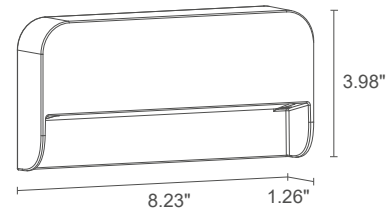

LIRA 2.0

1.2 lbs IP65 IK08

POWER / POWER SUPPLY	6W 24VDC
MODEL NO.	LR1010 A E White LR1010 A F Gray LR1010 A H Anthracite LR1010 A T Cor-ten
LED COLOR	F - 2700K 5 - 3000K 9 - 4000K
OPTICS	asymmetrical
LUMEN OUTPUT AT SOURCE	756 lm (3000K)
DELIVERED LUMEN OUTPUT	368 lm (3000K, white finish)
NO. AND TYPE OF LED	18 mid-power LEDs 3-step MacAdam, 50000h L80 B10 (Ta 25°C)
MATERIAL	body in die-cast aluminum lens in serigraphed extra-clear microprismatic glass
POWER SUPPLY UNIT	remote power supply required, not included
POWER CABLES	includes 4.92' neoprene cable H05RN-F 0.12"x0.04" Ø0.28"
MOUNTING	surface mounted (wall)
ACCESSORIES	see accessories page

1.9 lbs IP65 IK08

POWER / POWER SUPPLY	12W 24VDC
MODEL NO.	LR2010 A E White LR2010 A F Gray LR2010 A H Anthracite LR2010 A T Cor-ten
LED COLOR	F - 2700K 5 - 3000K 9 - 4000K
OPTICS	asymmetrical
LUMEN OUTPUT AT SOURCE	1512 lm (3000K)
DELIVERED LUMEN OUTPUT	736 lm (3000K, white finish)
NO. AND TYPE OF LED	36 mid-power LEDs 3-step MacAdam, 50000h L80 B10 (Ta 25°C)
MATERIAL	body in die-cast aluminum lens in serigraphed extra-clear microprismatic glass
POWER SUPPLY UNIT	remote power supply required, not included
POWER CABLES	includes 4.92' neoprene cable H05RN-F 0.12"x0.04" Ø0.28"
MOUNTING	surface mounted (wall)
ACCESSORIES	see accessories page