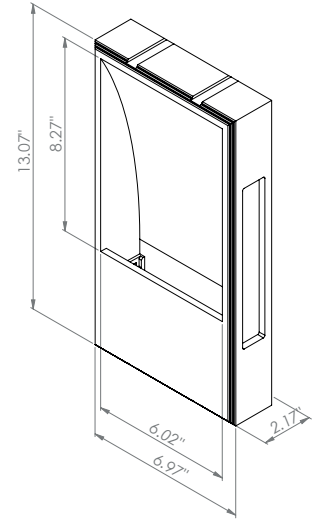

MEDIUM IP20

INDOOR

Fix (not adjustable) 0° - 0°

7.17"×13.27"

Material : CALCYT®

plaster

MEDIUM

MEDIUM LED WARM DIM 500LM 350mA

WARM DIM : DIMS FROM 3000°K TO 2000°K

REF N° 103 29 600 Remote Driver not included

350mA/50Hz - 6W - Remote driver not included - parallel wiring $\downarrow$ -0.2m- $\downarrow$
Ⓟ - 4 Step MacAdam - CRI 80

MEDIUM LED 800LM 250mA

REF N°	2200°K	2700°K	3000°K
Remote	103 29 500	103 29 000	103 29 100

250mA/50Hz - 6.4W - Remote driver not included - parallel wiring $\downarrow$ -0.2m- $\downarrow$
Ⓟ - 2 Step MacAdam - CRI 92 - R9=2.95"

MEDIUM LED 1500LM 350mA

REF N°	2700°K	3000°K	4000°K
Remote	103 27 000	103 27 100	103 27 200

350mA/50Hz - 9.5W - Remote driver not included - parallel wiring $\downarrow$ -0.2m- $\downarrow$
Ⓟ - 2 Step MacAdam - CRI 80

Ready for installation in solid walls
Optional plasterkit for installation into gypsum walls

PLASTERKIT MEDIUM

REF N° 703 01 000 For mounting into gypsum walls