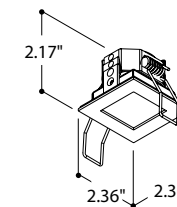

MICRO TOMMY IP54

LUXEON M 4W
350mA DC
dimnable PWM or CCR
400 lumen
beam 36°

2.05" x 2.05"

Installation height 2.36"

IP 54

0.44 lbs

	2700K	3000K
TEXT. WHITE	T472147	T472137
TEXT. BLACK	T472126	T472116
TEXT. WHITE & BLACK FOCUS	T472194	T472184
BLACK & GOLD	T472196	T472186
TEXT. WHITE & BLACK INSIDE	T472195	T472185
TEXT. WHITE + GOLD	T472192	T472182

MICRO FRAME FOR PLASTER

T419199

5.51" x 3.35" x H2.36"

MICRO BOX FOR PLASTER FINISH

T419197

6.10" x 3.35" x H3.54"