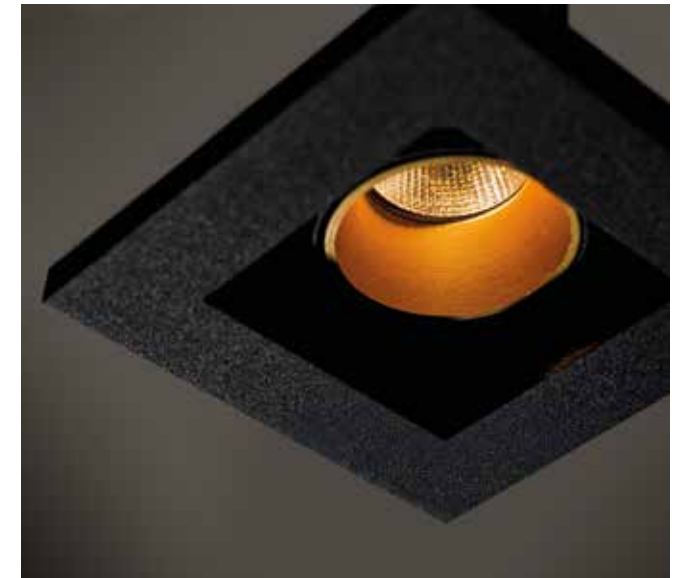

MICRO TOMMY LEAF

MICRO TOMMY 1 LEAF

MICRO TOMMY 2 LEAF

MICRO TOMMY 3 LEAF

LUXEON M 4W
350mA DC
dimable PWM or CCR
400 lumen
beam 36°
15-20°

IP20 0.44 lbs

2.05" x 2.05"
Installation height 2.36"

	2700K	3000K
TEXT. WHITE	T419447	T419437
TEXT. BLACK	T419426	T419416
TEXT. WHITE & BLACK FOCUS	T419494	T419484
TEXT. BLACK & WHITE FRONT	T419495	T419485
BLACK & GOLD	T419496	T419486

MICRO FRAME FOR PLASTER **T419199** 5.5" x 3.35" x H2.36"
 MICRO BOX FOR PLASTER FINISH **T419197** 6.10" x 3.35" x H3.54"

LUXEON M 4W x 2
350mA DC
dimable PWM or CCR
2 x 400 lumen
beam 36°
35-20°

IP20 0.66 lbs

4.49" x 2.05"
Installation height 2.36"

	2700K	3000K
TEXT. WHITE	T419547	T419537
TEXT. BLACK	T419526	T419516
TEXT. WHITE & BLACK FOCUS	T419594	T419584
TEXT. BLACK & WHITE FRONT	T419595	T419585
BLACK & GOLD	T419596	T419586

MICRO FRAME FOR PLASTER **T419299** 7.87" x 9.25" x H2.36"
 MICRO BOX FOR PLASTER FINISH **T419297** 7.87" x 9.25" x H5.91"

LUXEON M 4W x 3
350mA DC
dimable PWM or CCR
3 x 400 lumen
beam 36°
35-20°

IP20 0.88 lbs

6.38" x 2.05"
Installation height 2.36"

	2700K	3000K
TEXT. WHITE	T419647	T419637
TEXT. BLACK	T419626	T419616
TEXT. WHITE & BLACK FOCUS	T419694	T419684
TEXT. BLACK & WHITE FRONT	T419695	T419685
BLACK & GOLD	T419696	T419686

MICRO FRAME FOR PLASTER **T419399** 10.24" x 9.25" x H2.36"
 MICRO BOX FOR PLASTER FINISH **T419397** 10.24" x 9.25" x H5.91"