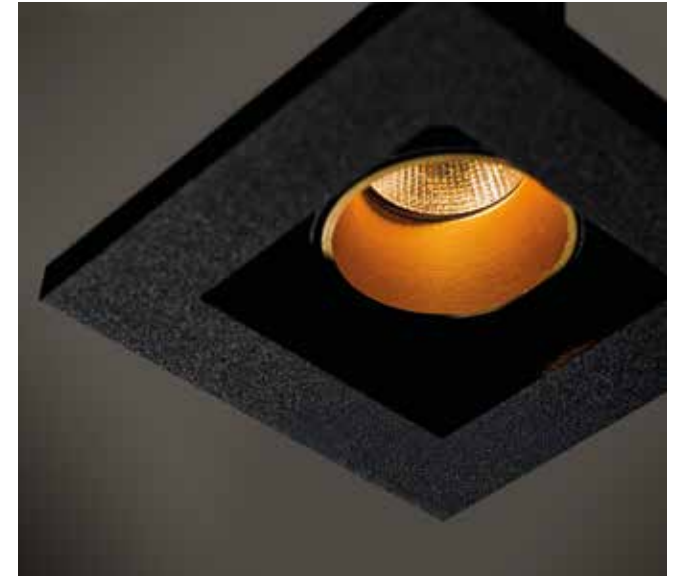

MICRO TOMMY LEAF

MICRO TOMMY 1 LEAF

MICRO TOMMY 2 LEAF

MICRO TOMMY 3 LEAF

LUXEON M 4W
350mA DC
dimable PWM or CCR
400 lumen
beam 36°
15-20°

IP20 0.44 lbs

IP20 0.66 lbs

Installation height 2.36"	2700K	3000K
TEXT. WHITE	T419447	T419437
TEXT. BLACK	T419426	T419416
TEXT. WHITE & BLACK FOCUS	T419494	T419484
TEXT. BLACK & WHITE FRONT	T419495	T419485
BLACK & GOLD	T419496	T419486

MICRO FRAME FOR PLASTER **T419199** 5.5" x 3.35" x H2.36"

MICRO BOX FOR PLASTER FINISH **T419197** 6.10" x 3.35" x H3.54"

LUXEON M 4W x 2
350mA DC
dimable PWM or CCR
2 x 400 lumen
beam 36°
35-20°

IP20 0.66 lbs

IP20 0.88 lbs

Installation height 2.36"	2700K	3000K
TEXT. WHITE	T419547	T419537
TEXT. BLACK	T419526	T419516
TEXT. WHITE & BLACK FOCUS	T419594	T419584
TEXT. BLACK & WHITE FRONT	T419595	T419585
BLACK & GOLD	T419596	T419586

MICRO FRAME FOR PLASTER **T419299** 7.87" x 9.25" x H2.36"

MICRO BOX FOR PLASTER FINISH **T419297** 7.87" x 9.25" x H5.91"

LUXEON M 4W x 3
350mA DC
dimable PWM or CCR
3 x 400 lumen
beam 36°
35-20°

IP20 0.88 lbs

IP20 0.88 lbs

Installation height 2.36"	2700K	3000K
TEXT. WHITE	T419647	T419637
TEXT. BLACK	T419626	T419616
TEXT. WHITE & BLACK FOCUS	T419694	T419684
TEXT. BLACK & WHITE FRONT	T419695	T419685
BLACK & GOLD	T419696	T419686

MICRO FRAME FOR PLASTER **T419399** 10.24" x 9.25" x H2.36"

MICRO BOX FOR PLASTER FINISH **T419397** 10.24" x 9.25" x H5.91"