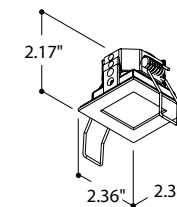

MICRO TOMMY IP54

LUXEON M 4W
350mA DC
dimnable PWM or CCR
400 lumen
beam 36°

2.05" x 2.05"

Installation height 2.36"

IP 54 0.44 lbs

	2700K	3000K
TEXT. WHITE	T472147	T472137
TEXT. BLACK	T472126	T472116
TEXT. WHITE & BLACK FOCUS	T472194	T472184
BLACK & GOLD	T472196	T472186
TEXT. WHITE & BLACK INSIDE	T472195	T472185
TEXT. WHITE + GOLD	T472192	T472182

MICRO FRAME FOR PLASTER

T419199

5.51" x 3.35" x H2.36"

MICRO BOX FOR PLASTER FINISH

T419197

6.10" x 3.35" x H3.54"