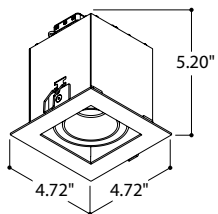

 INSTAL. FRAME FOR PLASTER **T700139** 7.87" x 9.25"
 INSTAL. BOX FOR PLASTER **T700138** 7.87" x 9.25" x 5.91"

MINI TOMMY 2 BEAUFORT

CITIZEN LED (x2) 6.22W
180mA DC (34.6 Vf)
Dimmable PWM or CCR
↻ 30° ↻ 30°
2x 758 Lumen
beam 36°
CRI 92

8.27" x 4.33"
Installation height 2.36"

IP20 2.20 lbs

	2700K	3000K
TEXT. WHITE	T107207	T107217
TEXT. BLACK	T107206	T107216
BLACK + GOLD	T107286	T107296

 INSTAL. FRAME FOR PLASTER **T700239** 10.24" x 9.25"
 INSTAL. BOX FOR PLASTER **T700238** 10.24" x 9.25" x 5.91"

hal led  MINI TOMMY 1 HALOLED 

LUXEON M - 7.84W
700mA DC
dimnable PWM or CCR
755 lumen
beam 36°
30°

4.33" x 4.33"

 IP 20  1.76 lbs

Installation height 5.31"

	2700K	3000K
TEXT. WHITE	T107407	T107417
TEXT. BLACK	T107406	T107416

- ⊕ INSTAL. FRAME FOR PLASTER **T700139** 7.87" x 9.25"
- ⊕ INSTAL. BOX FOR PLASTER **T700138** 7.87" x 9.25" x 5.91"

hal led  MINI TOMMY 2 HALOLED 

LUXEON M (x2) - 7.84W
700mA DC
dimnable PWM or CCR
2x 755 lumen
beam 36°
30°