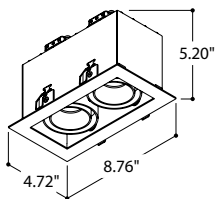

8.27" x 4.33"
Installation height 2.36"

IP20 2.20 lbs

	2700K	3000K
TEXT. WHITE	T107207	T107217
TEXT. BLACK	T107206	T107216
BLACK + GOLD	T107286	T107296

 INSTAL. FRAME FOR PLASTER **T700239** 10.24" x 9.25"
 INSTAL. BOX FOR PLASTER **T700238** 10.24" x 9.25" x 5.91"

hal led  MINI TOMMY 1 HALOLED 

LUXEON M - 7.84W
700mA DC
dimnable PWM or CCR
755 lumen
beam 36°
30°

4.33" x 4.33"

 IP 20  1.76 lbs

Installation height 5.31"

	2700K	3000K
TEXT. WHITE	T107407	T107417
TEXT. BLACK	T107406	T107416

- ⊕ INSTAL. FRAME FOR PLASTER **T700139** 7.87" x 9.25"
- ⊕ INSTAL. BOX FOR PLASTER **T700138** 7.87" x 9.25" x 5.91"

hal led  MINI TOMMY 2 HALOLED 

LUXEON M (x2) - 7.84W
700mA DC
dimnable PWM or CCR
2x 755 lumen
beam 36°
30°