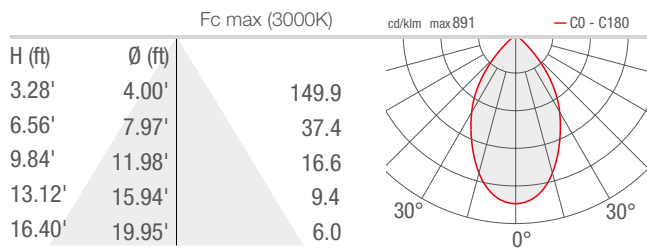

TECHNICAL DATA

Wattage / Input	30W (24VDC)
Power Supply	Remote, not included. See page 2.
Construction	Body: Thermally Conductive Plastic Trim/Bracket: AISI 316L Stainless Steel Lens: Tempered, Transparent, Extra-Clear Glass (0.47" thick)
CCT	2700K, 3000K, 4000K, RGBW, Shades of Cyan
CRI	CRI >80
Delivered Lumens	1876 lm (3000K, 34°); RGBW: 1090 lm (3000K, 34°) (R) 171 lm, (G) 319 lm, (B) 87 lm, (W) 513 lm Cyan: 961 lm (34°)
Efficacy	62.5 lm/W RGBW: 36.3 lm/W Cyan: 32.0 lm/W
Optics	4 Standard (see below)
Finishes	Micro Blasted Stainless Steel
Fixture Dimensions	Ø7.60" x 4.25" l x 8.50" h
Fixture Weight	5.86 lbs
LED Source	5 Power LED Group RGBW: 5 Power LED RGBW Group Cyan: 5 Power LED Cyan Group
Lumen Maintenance	L90, B10 >50,000hrs (Ta 25°C)
Color Consistency	2-Step MacAdam
Operating Temp.	-4°F to +113°F
IP Rating	IP68
IK Rating	IK10

Note all photometry in 3000K, CRI 80

S - 22°

M - 34°

L - 62°

W - 31°x64°

Job Name/Date:

Fixture Type Designation: