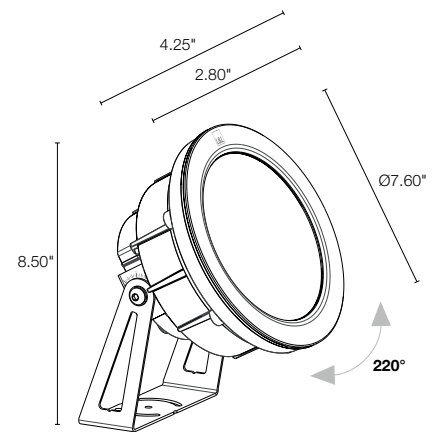

TECHNICAL DATA

Wattage / Input	30W (24VDC)
Power Supply	Remote, not included. See page 2.
Construction	Body: Thermally Conductive Plastic Trim/Bracket: AISI 316L Stainless Steel Lens: Tempered, Transparent, Extra-Clear Glass (0.47" thick)
CCT	2700K, 3000K, 4000K, RGBW, Shades of Cyan
CRI	CRI >80
Delivered Lumens	1876 lm (3000K, 34°); RGBW: 1090 lm (3000K, 34°) (R) 171 lm, (G) 319 lm, (B) 87 lm, (W) 513 lm Cyan: 961 lm (34°)
Efficacy	62.5 lm/W RGBW: 36.3 lm/W Cyan: 32.0 lm/W
Optics	4 Standard (see below)
Finishes	Micro Blasted Stainless Steel
Fixture Dimensions	Ø7.60" x 4.25" l x 8.50" h
Fixture Weight	5.86 lbs
LED Source	5 Power LED Group RGBW: 5 Power LED RGBW Group Cyan: 5 Power LED Cyan Group
Lumen Maintenance	L90, B10 >50,000hrs (Ta 25°C)
Color Consistency	2-Step MacAdam
Operating Temp.	-4°F to +113°F
IP Rating	IP68
IK Rating	IK10

Fixture Dimensions

FOR UNDERWATER USE ONLY
Max Submersion Depth 32.8'

ORDERING INFORMATION

Example: MP30009WI. Accessories / Power Supplies ordered separately.

MP3000			I
Model No.	CCT	Optics	Finish
MP3000	F - 2700K 5 - 3000K 9 - 4000K 7 - RGBW Y - Shades of Cyan	S - 22° M - 34° L - 62° W - 31°x64°	I - Stainless Steel

Note all photometry in 3000K, CRI 80

S - 22°

M - 34°

L - 62°

W - 31°x64°

Job Name/Date:

Fixture Type Designation: