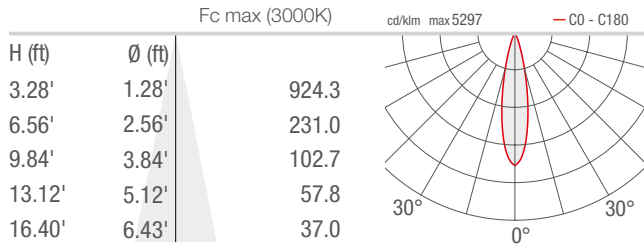

TECHNICAL DATA

Wattage / Input	30W (24VDC)
Power Supply	Remote, not included. See page 2.
Construction	Body: Thermally Conductive Plastic Trim/Bracket: AISI 316L Stainless Steel Lens: Tempered, Transparent, Extra-Clear Glass (0.47" thick)
CCT	2700K, 3000K, 4000K, RGBW, Shades of Cyan
CRI	CRI >80
Delivered Lumens	1876 lm (3000K, 34°); RGBW: 1090 lm (3000K, 34°) (R) 171 lm, (G) 319 lm, (B) 87 lm, (W) 513 lm Cyan: 961 lm (34°)
Efficacy	62.5 lm/W RGBW: 36.3 lm/W Cyan: 32.0 lm/W
Optics	4 Standard (see below)
Finishes	Micro Blasted Stainless Steel
Fixture Dimensions	Ø7.60" x 4.25" l x 8.50" h
Fixture Weight	5.86 lbs
LED Source	5 Power LED Group RGBW: 5 Power LED RGBW Group Cyan: 5 Power LED Cyan Group
Lumen Maintenance	L90, B10 >50,000hrs (Ta 25°C)
Color Consistency	2-Step MacAdam
Operating Temp.	-4°F to +113°F
IP Rating	IP68
IK Rating	IK10

Fixture Dimensions

FOR UNDERWATER USE ONLY
Max Submersion Depth 32.8'

ORDERING INFORMATION

Example: MP30009WI. Accessories / Power Supplies ordered separately.

MP3000			I
Model No.	CCT	Optics	Finish
MP3000	F - 2700K 5 - 3000K 9 - 4000K 7 - RGBW Y - Shades of Cyan	S - 22° M - 34° L - 62° W - 31°x64°	I - Stainless Steel

Note all photometry in 3000K, CRI 80

S - 22°

M - 34°

L - 62°

W - 31°x64°

Job Name/Date:

Fixture Type Designation: