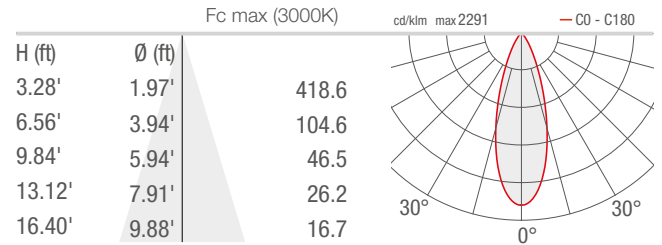

TECHNICAL DATA

Wattage / Input	30W (24VDC)
Power Supply	Remote, not included. See page 2.
Construction	Body: Thermally Conductive Plastic Trim/Bracket: AISI 316L Stainless Steel Lens: Tempered, Transparent, Extra-Clear Glass (0.47" thick)
CCT	2700K, 3000K, 4000K, RGBW, Shades of Cyan
CRI	CRI >80
Delivered Lumens	1876 lm (3000K, 34°); RGBW: 1090 lm (3000K, 34°) (R) 171 lm, (G) 319 lm, (B) 87 lm, (W) 513 lm Cyan: 961 lm (34°)
Efficacy	62.5 lm/W RGBW: 36.3 lm/W Cyan: 32.0 lm/W
Optics	4 Standard (see below)
Finishes	Micro Blasted Stainless Steel
Fixture Dimensions	Ø7.60" x 4.25" l x 8.50" h
Fixture Weight	5.86 lbs
LED Source	5 Power LED Group RGBW: 5 Power LED RGBW Group Cyan: 5 Power LED Cyan Group
Lumen Maintenance	L90, B10 >50,000hrs (Ta 25°C)
Color Consistency	2-Step MacAdam
Operating Temp.	-4°F to +113°F
IP Rating	IP68
IK Rating	IK10

Fixture Dimensions

FOR UNDERWATER USE ONLY
Max Submersion Depth 32.8'

ORDERING INFORMATION

Example: MP30009WI. Accessories / Power Supplies ordered separately.

MP3000			I
Model No.	CCT	Optics	Finish
MP3000	F - 2700K 5 - 3000K 9 - 4000K 7 - RGBW Y - Shades of Cyan	S - 22° M - 34° L - 62° W - 31°x64°	I - Stainless Steel

Note all photometry in 3000K, CRI 80

S - 22°

M - 34°

L - 62°

W - 31°x64°

Job Name/Date:

Fixture Type Designation: