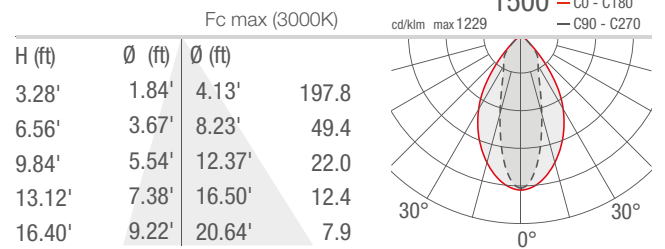

TECHNICAL DATA

Wattage / Input	30W (24VDC)
Power Supply	Remote, not included. See page 2.
Construction	Body: Thermally Conductive Plastic Trim/Bracket: AISI 316L Stainless Steel Lens: Tempered, Transparent, Extra-Clear Glass (0.47" thick)
CCT	2700K, 3000K, 4000K, RGBW, Shades of Cyan
CRI	CRI >80
Delivered Lumens	1876 lm (3000K, 34°); RGBW: 1090 lm (3000K, 34°) (R) 171 lm, (G) 319 lm, (B) 87 lm, (W) 513 lm Cyan: 961 lm (34°)
Efficacy	62.5 lm/W RGBW: 36.3 lm/W Cyan: 32.0 lm/W
Optics	4 Standard (see below)
Finishes	Micro Blasted Stainless Steel
Fixture Dimensions	Ø7.60" x 4.25" l x 8.50" h
Fixture Weight	5.86 lbs
LED Source	5 Power LED Group RGBW: 5 Power LED RGBW Group Cyan: 5 Power LED Cyan Group
Lumen Maintenance	L90, B10 >50,000hrs (Ta 25°C)
Color Consistency	2-Step MacAdam
Operating Temp.	-4°F to +113°F
IP Rating	IP68
IK Rating	IK10

Fixture Dimensions

FOR UNDERWATER USE ONLY
Max Submersion Depth 32.8'

ORDERING INFORMATION

Example: MP30009WI. Accessories / Power Supplies ordered separately.

MP3000			I
Model No.	CCT	Optics	Finish
MP3000	F - 2700K 5 - 3000K 9 - 4000K 7 - RGBW Y - Shades of Cyan	S - 22° M - 34° L - 62° W - 31°x64°	I - Stainless Steel

Note all photometry in 3000K, CRI 80

S - 22°

M - 34°

L - 62°

W - 31°x64°

Job Name/Date:

Fixture Type Designation: