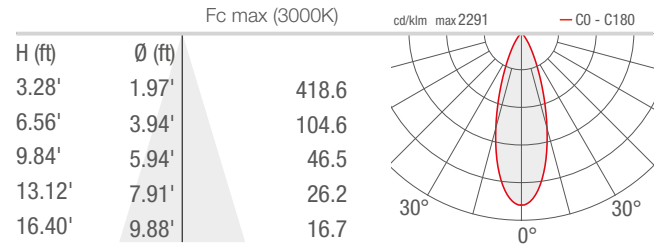

TECHNICAL DATA

Wattage / Input	30W (24VDC)
Power Supply	Remote, not included. See page 2.
Construction	Body: Thermally Conductive Plastic Trim: Glass Bracket: AISI 316L Stainless Steel Lens: Tempered, Extra-Clear Glass (0.47" thick)
CCT	2700K, 3000K, 4000K, RGBW, Shades of Cyan
CRI	CRI >80
Delivered Lumens	1876 lm (3000K, 34°); RGBW: 1090 lm (3000K, 34°) (R) 171 lm, (G) 319 lm, (B) 87 lm, (W) 513 lm Cyan: 961 lm (34°)
Efficacy	62.5 lm/W RGBW: 36.3 lm/W Cyan: 32.0 lm/W
Optics	4 Standard (see below)
Finishes	Glass
Fixture Dimensions	Ø7.60" x 4.25" l x 8.50" h
Fixture Weight	7.19 lbs
LED Source	5 Power LED Group RGBW: 5 Power LED RGBW Group Cyan: 5 Power LED Cyan Group
Lumen Maintenance	L90, B10 >50,000hrs (Ta 25°C)
Color Consistency	2-Step MacAdam
Operating Temp.	-4°F to +113°F
IP Rating	IP68
IK Rating	IK10

Fixture Dimensions

FOR UNDERWATER USE ONLY
Max Submersion Depth 32.8'

ORDERING INFORMATION

Example: MP31009WV. Accessories / Power Supplies ordered separately.

MP3100			V
Model No.	CCT	Optics	Finish
MP3100	F - 2700K 5 - 3000K 9 - 4000K 7 - RGBW Y - Shades of Cyan	S - 22° M - 34° L - 62° W - 31°x64°	V - Glass

Note all photometry in 3000K, CRI 80

S - 22°

M - 34°

L - 62°

W - 31°x64°

Job Name/Date:

Fixture Type Designation: