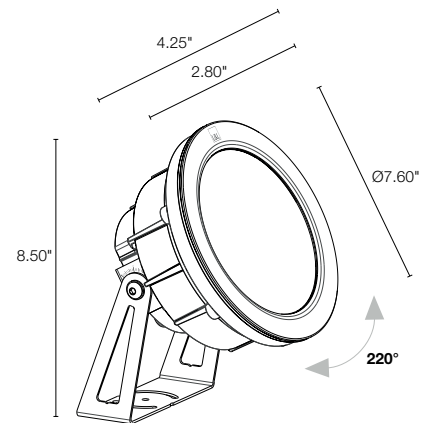

TECHNICAL DATA

Wattage / Input	30W (24VDC)
Power Supply	Remote, not included. See page 2.
Construction	Body: Thermally Conductive Plastic Trim: Glass Bracket: AISI 316L Stainless Steel Lens: Tempered, Extra-Clear Glass (0.47" thick)
CCT	2700K, 3000K, 4000K, RGBW, Shades of Cyan
CRI	CRI >80
Delivered Lumens	1876 lm (3000K, 34°); RGBW: 1090 lm (3000K, 34°) (R) 171 lm, (G) 319 lm, (B) 87 lm, (W) 513 lm Cyan: 961 lm (34°)
Efficacy	62.5 lm/W RGBW: 36.3 lm/W Cyan: 32.0 lm/W
Optics	4 Standard (see below)
Finishes	Glass
Fixture Dimensions	Ø7.60" x 4.25" l x 8.50" h
Fixture Weight	7.19 lbs
LED Source	5 Power LED Group RGBW: 5 Power LED RGBW Group Cyan: 5 Power LED Cyan Group
Lumen Maintenance	L90, B10 >50,000hrs (Ta 25°C)
Color Consistency	2-Step MacAdam
Operating Temp.	-4°F to +113°F
IP Rating	IP68
IK Rating	IK10

Fixture Dimensions

FOR UNDERWATER USE ONLY
Max Submersion Depth 32.8'

ORDERING INFORMATION

Example: MP31009WV. Accessories / Power Supplies ordered separately.

MP3100			V
Model No.	CCT	Optics	Finish
MP3100	F - 2700K 5 - 3000K 9 - 4000K 7 - RGBW Y - Shades of Cyan	S - 22° M - 34° L - 62° W - 31°x64°	V - Glass

Note all photometry in 3000K, CRI 80

S - 22°

M - 34°

L - 62°

W - 31°x64°

Job Name/Date:

Fixture Type Designation: