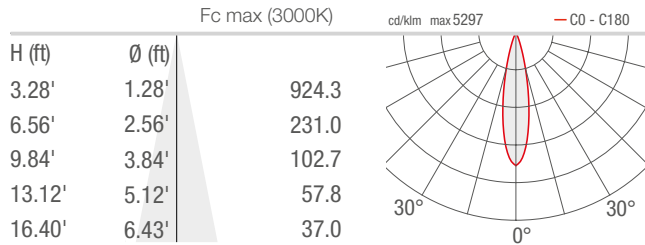

TECHNICAL DATA

Wattage / Input	30W (24VDC)
Power Supply	Remote, not included. See page 2.
Construction	Body: Thermally Conductive Plastic Trim: Glass Bracket: AISI 316L Stainless Steel Lens: Tempered, Extra-Clear Glass (0.47" thick)
CCT	2700K, 3000K, 4000K, RGBW, Shades of Cyan
CRI	CRI >80
Delivered Lumens	1876 lm (3000K, 34°); RGBW: 1090 lm (3000K, 34°) (R) 171 lm, (G) 319 lm, (B) 87 lm, (W) 513 lm Cyan: 961 lm (34°)
Efficacy	62.5 lm/W RGBW: 36.3 lm/W Cyan: 32.0 lm/W
Optics	4 Standard (see below)
Finishes	Glass
Fixture Dimensions	Ø7.60" x 4.25" l x 8.50" h
Fixture Weight	7.19 lbs
LED Source	5 Power LED Group RGBW: 5 Power LED RGBW Group Cyan: 5 Power LED Cyan Group
Lumen Maintenance	L90, B10 >50,000hrs (Ta 25°C)
Color Consistency	2-Step MacAdam
Operating Temp.	-4°F to +113°F
IP Rating	IP68
IK Rating	IK10

Fixture Dimensions

FOR UNDERWATER USE ONLY
Max Submersion Depth 32.8'

ORDERING INFORMATION

Example: MP31009WV. Accessories / Power Supplies ordered separately.

MP3100			V
Model No.	CCT	Optics	Finish
MP3100	F - 2700K 5 - 3000K 9 - 4000K 7 - RGBW Y - Shades of Cyan	S - 22° M - 34° L - 62° W - 31°x64°	V - Glass

Note all photometry in 3000K, CRI 80

S - 22°

M - 34°

L - 62°

W - 31°x64°

Job Name/Date:

Fixture Type Designation: