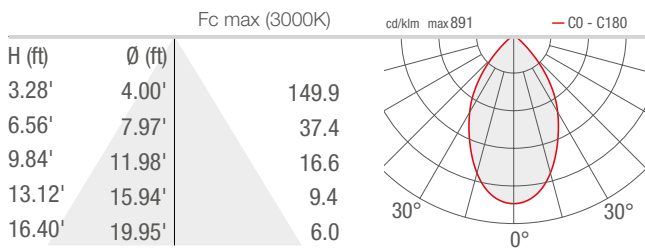

TECHNICAL DATA

Wattage / Input	30W (24VDC)
Power Supply	Remote, not included. See page 2.
Construction	Body: Thermally Conductive Plastic Trim: Glass Bracket: AISI 316L Stainless Steel Lens: Tempered, Extra-Clear Glass (0.47" thick)
CCT	2700K, 3000K, 4000K, RGBW, Shades of Cyan
CRI	CRI >80
Delivered Lumens	1876 lm (3000K, 34°); RGBW: 1090 lm (3000K, 34°) (R) 171 lm, (G) 319 lm, (B) 87 lm, (W) 513 lm Cyan: 961 lm (34°)
Efficacy	62.5 lm/W RGBW: 36.3 lm/W Cyan: 32.0 lm/W
Optics	4 Standard (see below)
Finishes	Glass
Fixture Dimensions	Ø7.60" x 4.25" l x 8.50" h
Fixture Weight	7.19 lbs
LED Source	5 Power LED Group RGBW: 5 Power LED RGBW Group Cyan: 5 Power LED Cyan Group
Lumen Maintenance	L90, B10 >50,000hrs (Ta 25°C)
Color Consistency	2-Step MacAdam
Operating Temp.	-4°F to +113°F
IP Rating	IP68
IK Rating	IK10

Fixture Dimensions

FOR UNDERWATER USE ONLY
Max Submersion Depth 32.8'

ORDERING INFORMATION

Example: MP31009WV. Accessories / Power Supplies ordered separately.

MP3100			V
Model No.	CCT	Optics	Finish
MP3100	F - 2700K 5 - 3000K 9 - 4000K 7 - RGBW Y - Shades of Cyan	S - 22° M - 34° L - 62° W - 31°x64°	V - Glass

Note all photometry in 3000K, CRI 80

S - 22°

M - 34°

L - 62°

W - 31°x64°

Job Name/Date:

Fixture Type Designation: