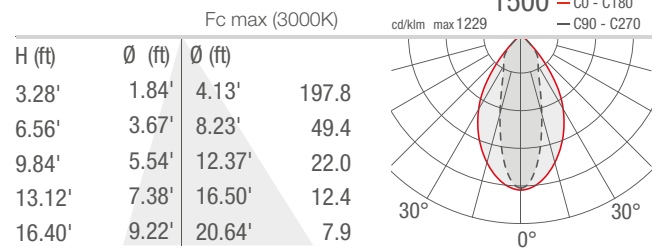

TECHNICAL DATA

Wattage / Input	30W (24VDC)
Power Supply	Remote, not included. See page 2.
Construction	Body: Thermally Conductive Plastic Trim: Glass Bracket: AISI 316L Stainless Steel Lens: Tempered, Extra-Clear Glass (0.47" thick)
CCT	2700K, 3000K, 4000K, RGBW, Shades of Cyan
CRI	CRI >80
Delivered Lumens	1876 lm (3000K, 34°); RGBW: 1090 lm (3000K, 34°) (R) 171 lm, (G) 319 lm, (B) 87 lm, (W) 513 lm Cyan: 961 lm (34°)
Efficacy	62.5 lm/W RGBW: 36.3 lm/W Cyan: 32.0 lm/W
Optics	4 Standard (see below)
Finishes	Glass
Fixture Dimensions	Ø7.60" x 4.25" l x 8.50" h
Fixture Weight	7.19 lbs
LED Source	5 Power LED Group RGBW: 5 Power LED RGBW Group Cyan: 5 Power LED Cyan Group
Lumen Maintenance	L90, B10 >50,000hrs (Ta 25°C)
Color Consistency	2-Step MacAdam
Operating Temp.	-4°F to +113°F
IP Rating	IP68
IK Rating	IK10

Fixture Dimensions

FOR UNDERWATER USE ONLY
Max Submersion Depth 32.8'

ORDERING INFORMATION

Example: MP31009WV. Accessories / Power Supplies ordered separately.

MP3100			V
Model No.	CCT	Optics	Finish
MP3100	F - 2700K 5 - 3000K 9 - 4000K 7 - RGBW Y - Shades of Cyan	S - 22° M - 34° L - 62° W - 31°x64°	V - Glass

Note all photometry in 3000K, CRI 80

S - 22°

M - 34°

L - 62°

W - 31°x64°

Job Name/Date:

Fixture Type Designation: