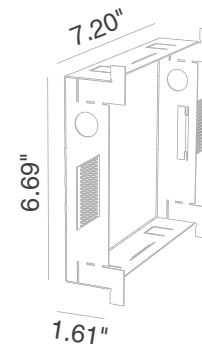

PLASTERKIT MOUSE

REF N° 747 01 000 For mounting into gypsum walls

Housing: perforated aluminium

designplan™

79 Trenton Avenue
Frenchtown, NJ 08825

Tel: (908) 996-7710
Fax: (908) 996-7042