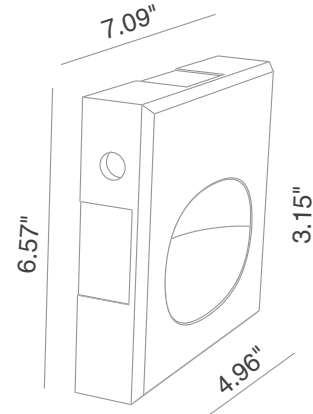

## MOUSE IP54

OUTDOOR

Fix (not adjustable) 0° - 0°

☐ 6.77" × 7.28"

Material : waterproof CALCYT+®