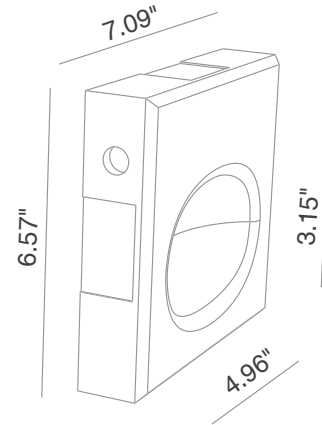

MOUSE+ IP54

OUTDOOR

Fix (not adjustable) 0° - 0°

6.77" × 7.28"

Material : waterproof CALCYT+®

MOUSE+ LED DIM 100 LM

REF N° 147 60 505 CRI 80 warm white 2200°K

REF N° 147 60 005 CRI 90 warm white 2700°K