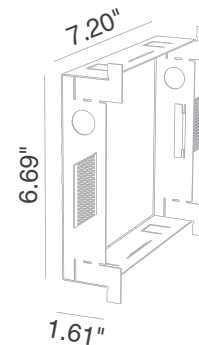

PLASTERKIT MOUSE+

REF N° 747 01 000 For mounting into gypsum walls

Housing: perforated aluminium

designplan™

79 Trenton Avenue
Frenchtown, NJ 08825

Tel: (908) 996-7710
Fax: (908) 996-7042