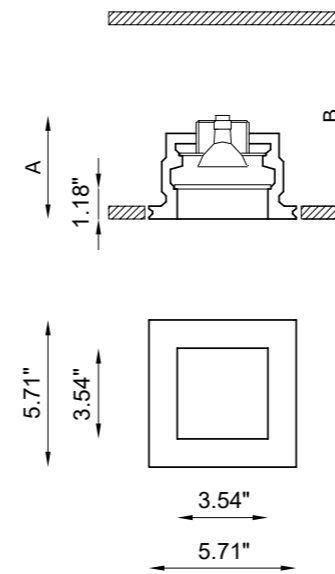

79 Trenton Avenue
Frenchtown, NJ 08825

www.designplan.com

Tel: (908) 996-7710
Fax: (908) 996-7042

TECHNICAL FEATURES

Code	BU6218.Z.AC
Type	Downlight 90°
Material	AC: AirCoral®
Absorption capacity*	43.81 ft²
Weight	3.53 lbs
Mounting	Ceiling recessed
IP rating	IP40
Control gear	Constant current electronic driver (not included)
Dimensions	A: 5.51"; B: 6.30"
Cut out for plasterboard	6.10" x 6.10"
Lamp type	LED 500mA ⚡ V: 18 VDC
Lamp wattage	10W
Luminous efficacy	1125 lm - 3000K
Light distribution	Wide beam 40°
Fitting	-
Light colour	White 3000K White 2700K 4000K (on request)
Light hole	3.54" x 3.54"
Voltage connection	By driver (optional)
CRI	>90
Note	Extra white satin glass. Frosted glass recessed 1.18" into the ceiling.