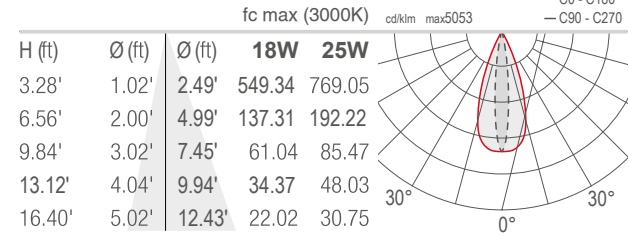

#### NEVA 1.0

**S - 11°**

**M - 30°**

**L - 45°**

**W - 12°x40°**

Job Name/Date:

Fixture Type Designation: