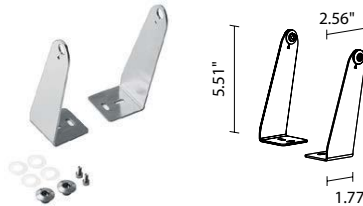

WM0602
Pair of brackets 5.51" h