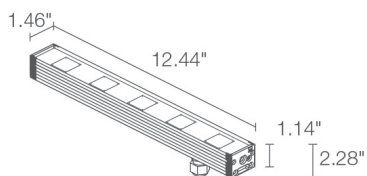

NEVA 1 SURFACE

NEVA 1.0, 1.1, 1.2 and MINI 1

TECHNICAL DATA

	NEVA MINI 1		NEVA 1.0		NEVA 1.1		NEVA 1.2	
Wattage	9W	13W	18W	25W	27W	38W	45W	63W
Delivered Lumens (3000K)	575 lm	805 lm	1150 lm	1610 lm	1715 lm	2401 lm	2875 lm	4025 lm
Fixture Dim. (l,w,h)	12.44" x 1.46" x 2.28"		24.25" x 1.46" x 2.28"		36.06" x 1.46" x 2.28"		59.72" x 1.46" x 2.28"	
Fixture Weight	1.30 lbs		2.54 lbs		3.62 lbs		6.06 lbs	
LED Source	5 power LEDs, LED spacing 2.36"		10 power LEDs, LED spacing 2.36"		15 power LEDs, LED spacing 2.36"		25 power LEDs, LED spacing 2.36"	

NEVA MINI 1