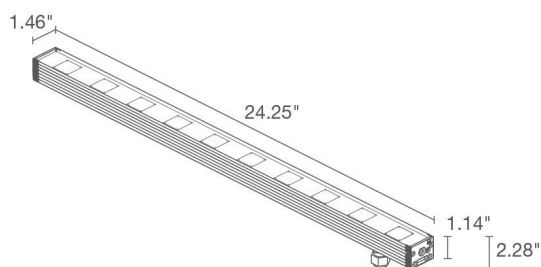

NEVA 1 SURFACE

NEVA 1.0, 1.1, 1.2 and MINI 1

TECHNICAL DATA

	NEVA MINI 1		NEVA 1.0		NEVA 1.1		NEVA 1.2	
Wattage	9W	13W	18W	25W	27W	38W	45W	63W
Delivered Lumens (3000K)	575 lm	805 lm	1150 lm	1610 lm	1715 lm	2401 lm	2875 lm	4025 lm
Fixture Dim. (l,w,h)	12.44" x 1.46" x 2.28"		24.25" x 1.46" x 2.28"		36.06" x 1.46" x 2.28"		59.72" x 1.46" x 2.28"	
Fixture Weight	1.30 lbs		2.54 lbs		3.62 lbs		6.06 lbs	
LED Source	5 power LEDs, LED spacing 2.36"		10 power LEDs, LED spacing 2.36"		15 power LEDs, LED spacing 2.36"		25 power LEDs, LED spacing 2.36"	

NEVA 1.0

Job Name/Date:

Fixture Type Designation: