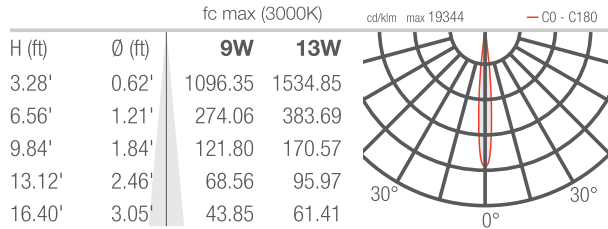

NEVA 1 SURFACE

NEVA 1.0, 1.1, 1.2 and MINI 1

PHOTOMETRIC DATA

Note all Photometry is CRI 80, 3000K

NEVA MINI 1

S - 11°