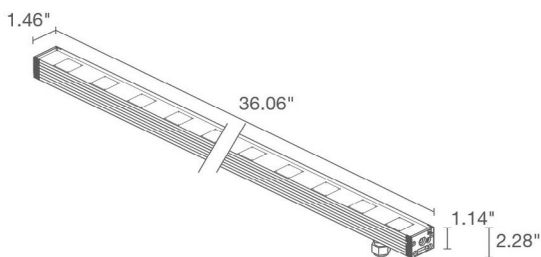

NEVA 1 SURFACE

NEVA 1.0, 1.1, 1.2 and MINI 1

TECHNICAL DATA

	NEVA MINI 1		NEVA 1.0		NEVA 1.1		NEVA 1.2	
Wattage	9W	13W	18W	25W	27W	38W	45W	63W
Delivered Lumens (3000K)	575 lm	805 lm	1150 lm	1610 lm	1715 lm	2401 lm	2875 lm	4025 lm
Fixture Dim. (l,w,h)	12.44" x 1.46" x 2.28"		24.25" x 1.46" x 2.28"		36.06" x 1.46" x 2.28"		59.72" x 1.46" x 2.28"	
Fixture Weight	1.30 lbs		2.54 lbs		3.62 lbs		6.06 lbs	
LED Source	5 power LEDs, LED spacing 2.36"		10 power LEDs, LED spacing 2.36"		15 power LEDs, LED spacing 2.36"		25 power LEDs, LED spacing 2.36"	

NEVA 1.1

Job Name/Date:

Fixture Type Designation: