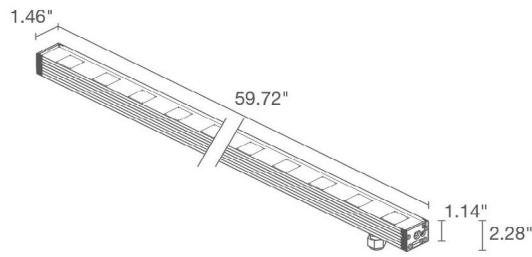

NEVA 1.2

Job Name/Date:

Fixture Type Designation: